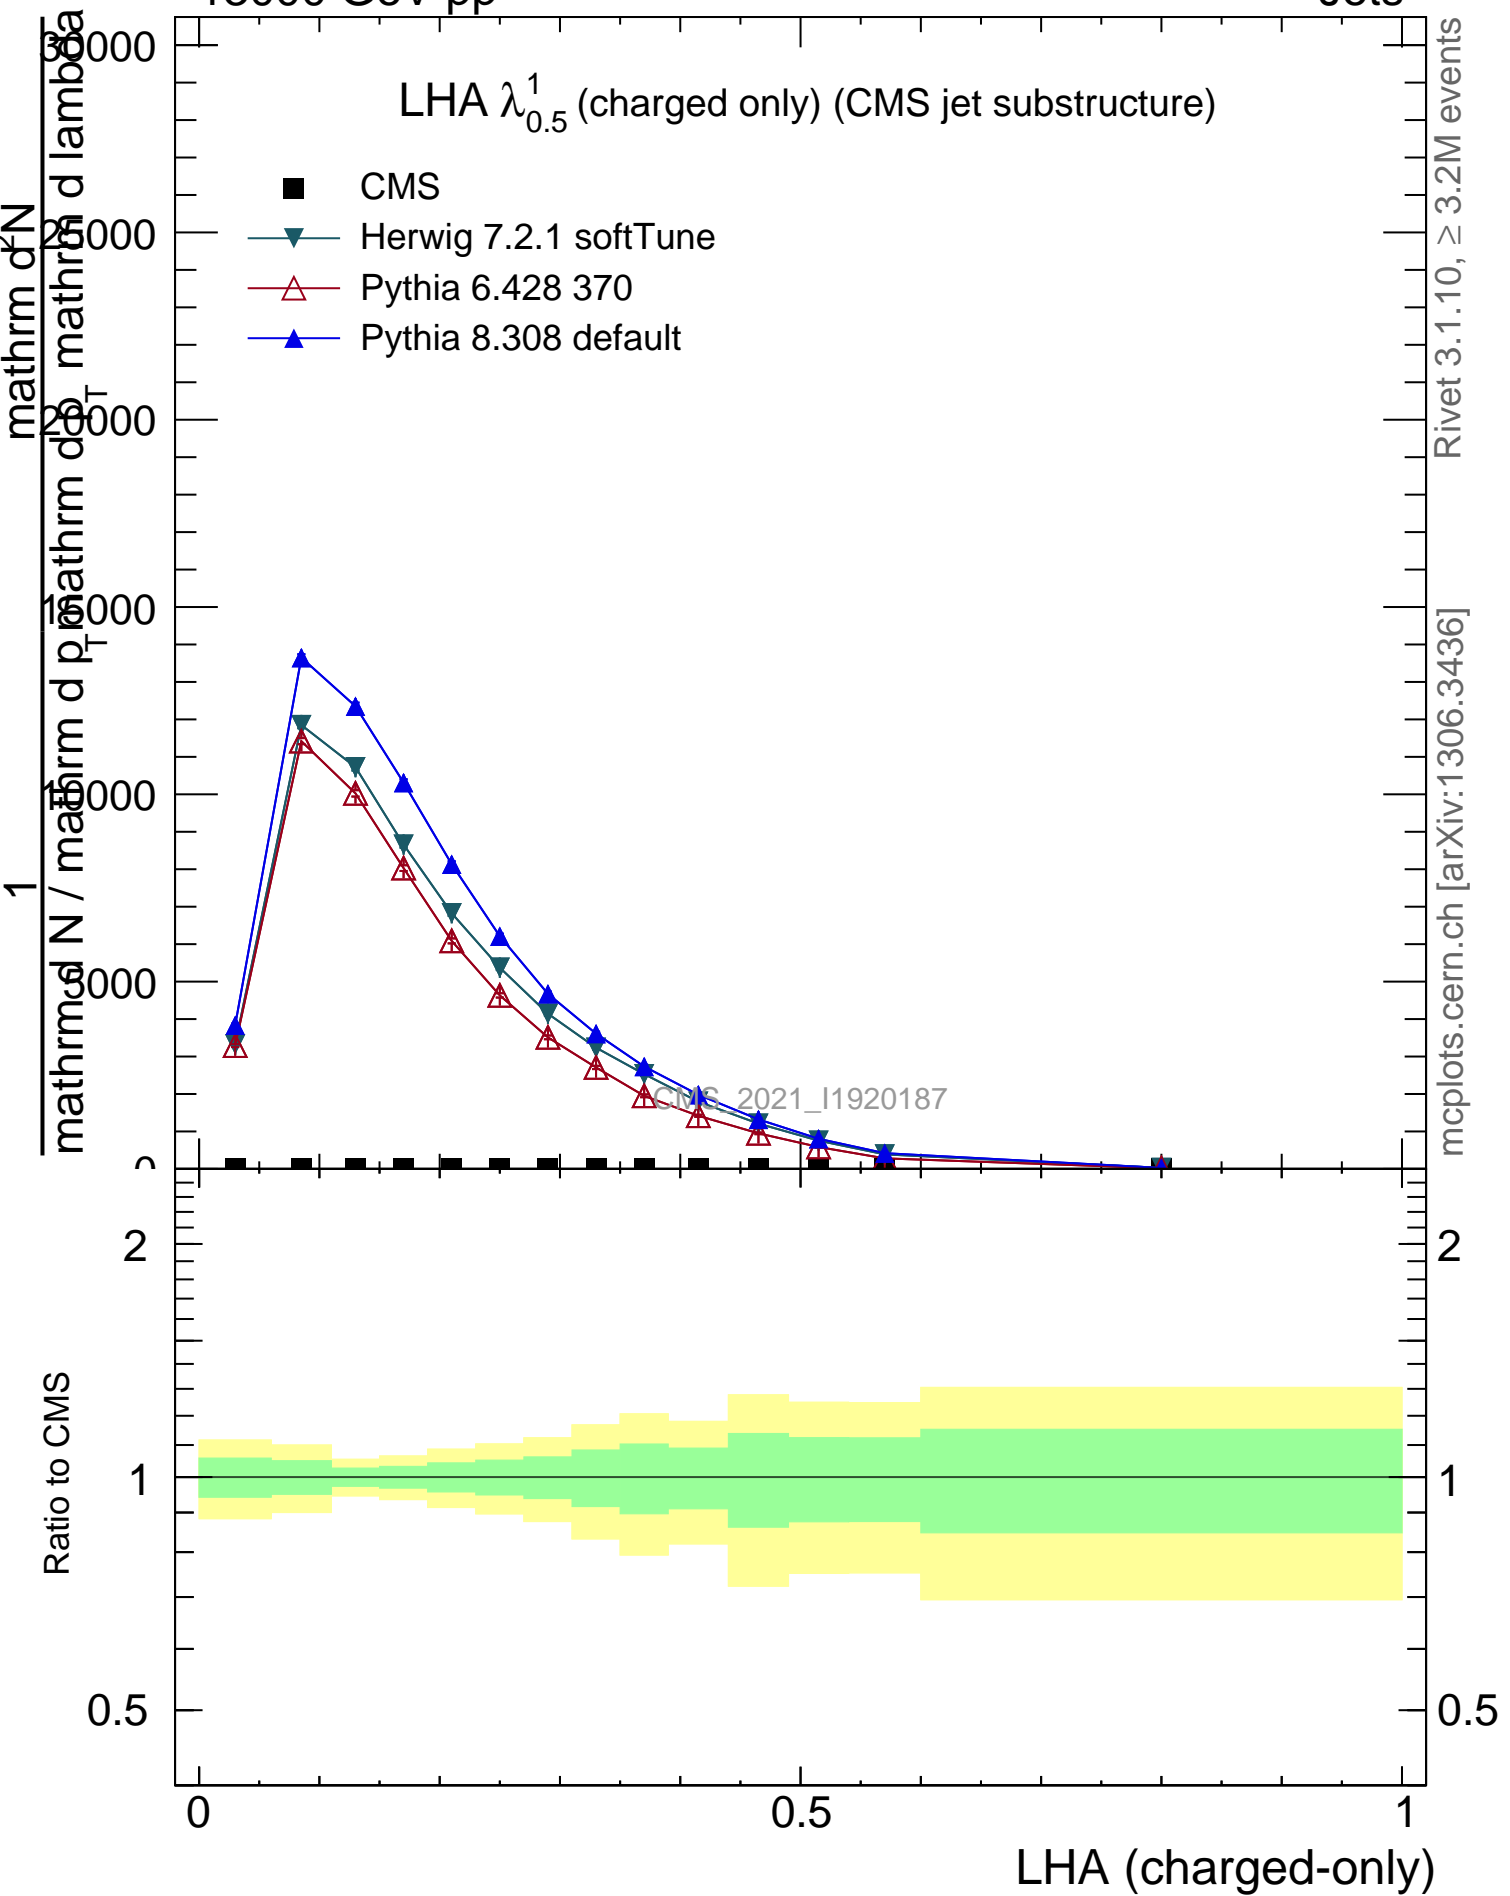

LHA $\lambda_{0.5}^1$ (charged only) (CMS jet substructure)

- CMS
- ▼ Herwig 7.2.1 softTune
- △ Pythia 6.428 370
- ▲ Pythia 8.308 default

CMS 2021_11920187

mcplots.cern.ch [arXiv:1306.3436]

Rivet 3.1.10, ≥ 3.2M events