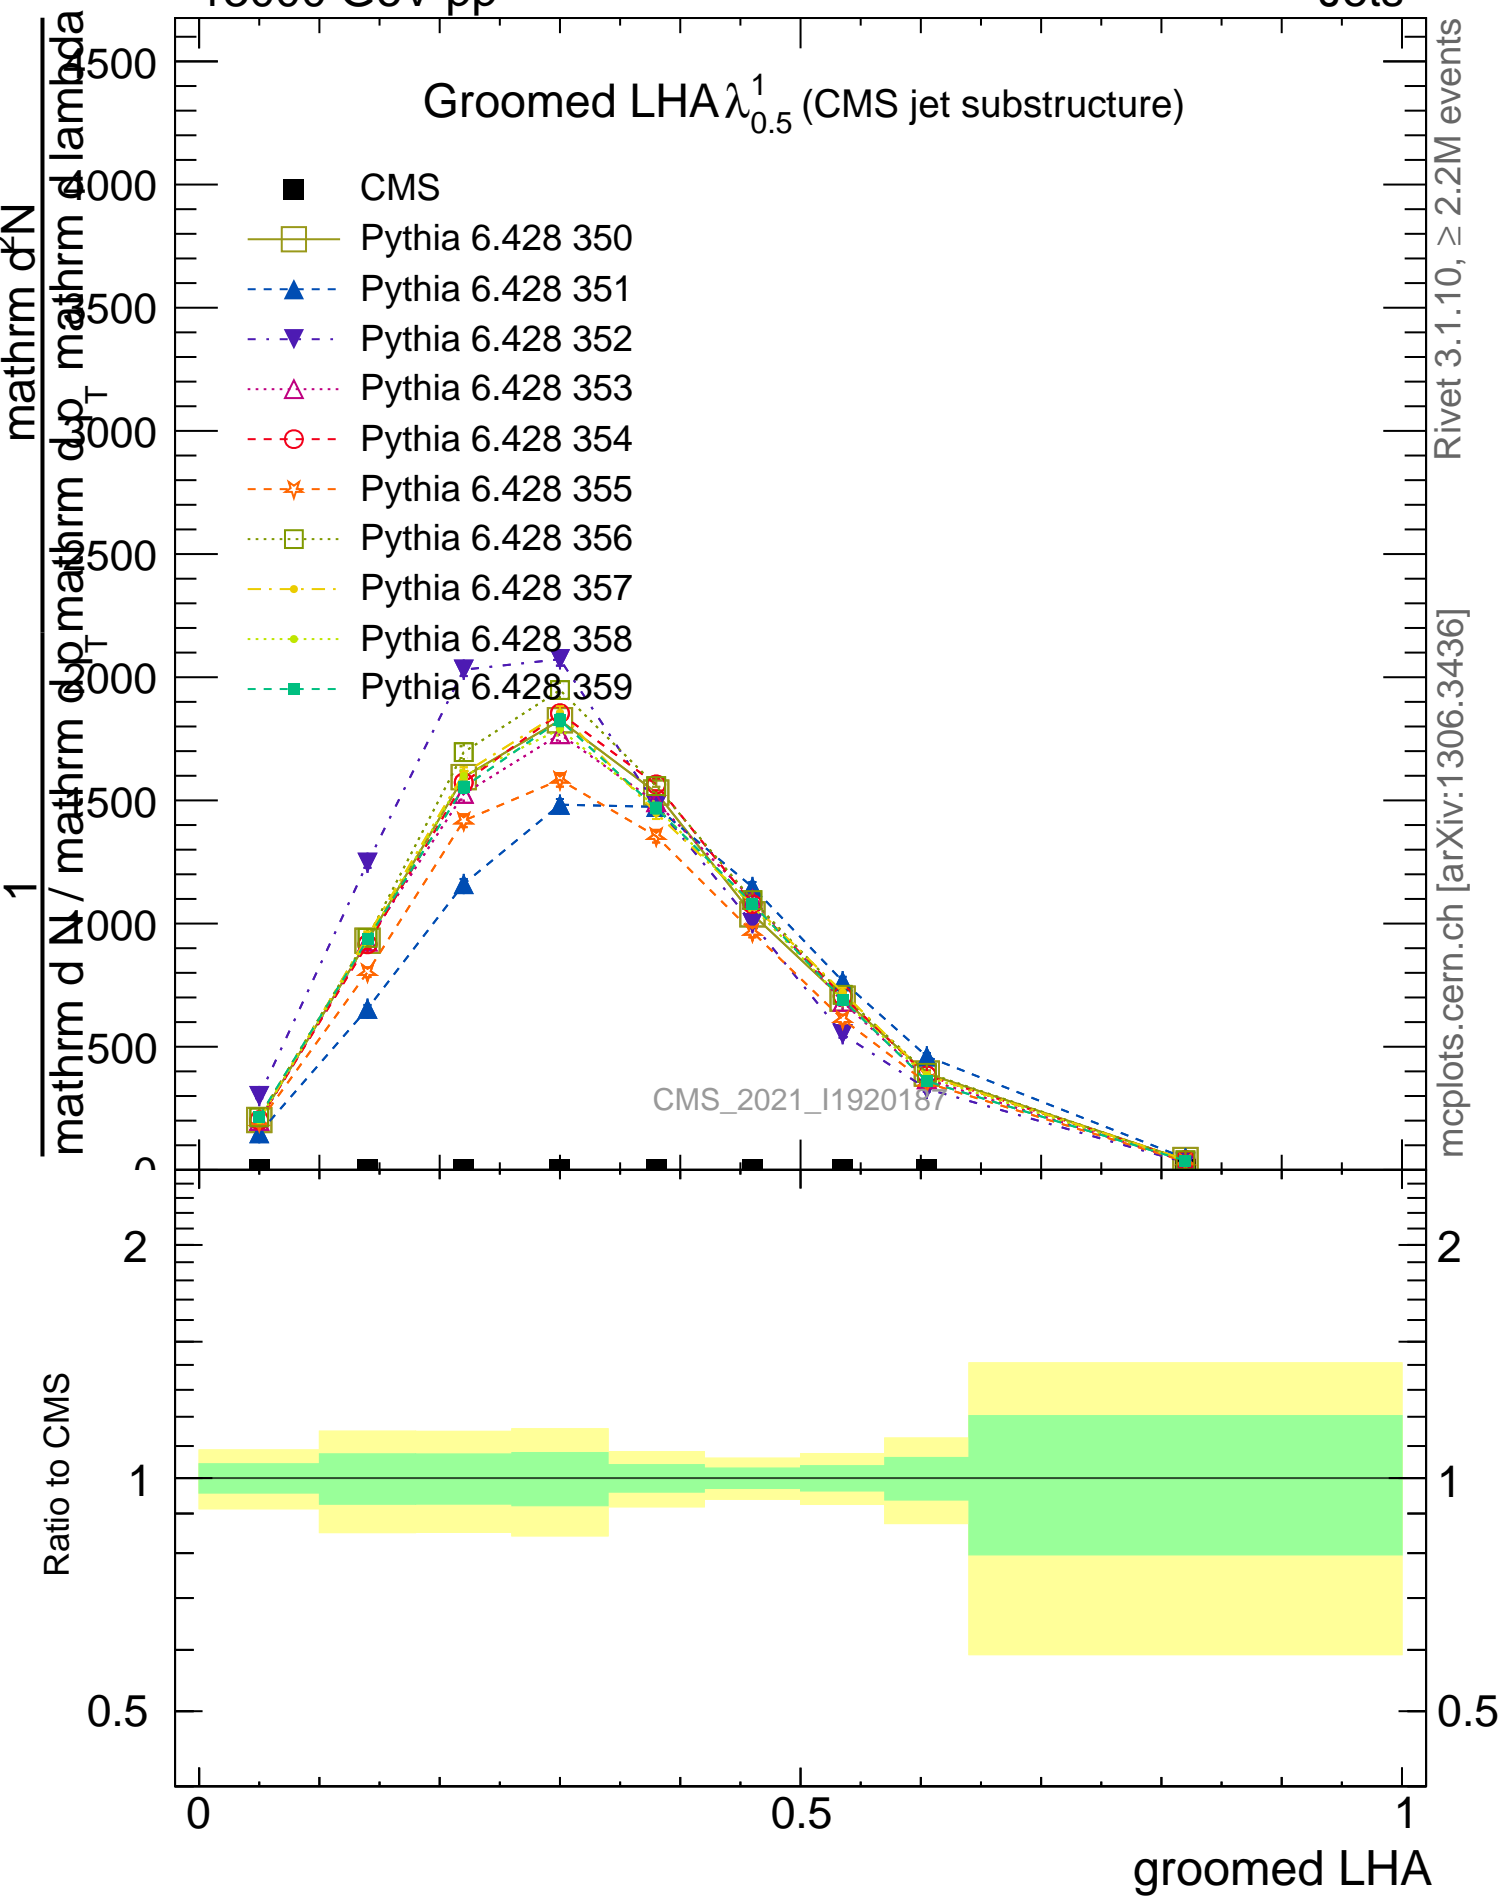

Groomed LHA $\lambda_{0.5}^1$ (CMS jet substructure)

Rivet 3.1.10, ≥ 2.2M events

mcplots.cern.ch [arXiv:1306.3436]