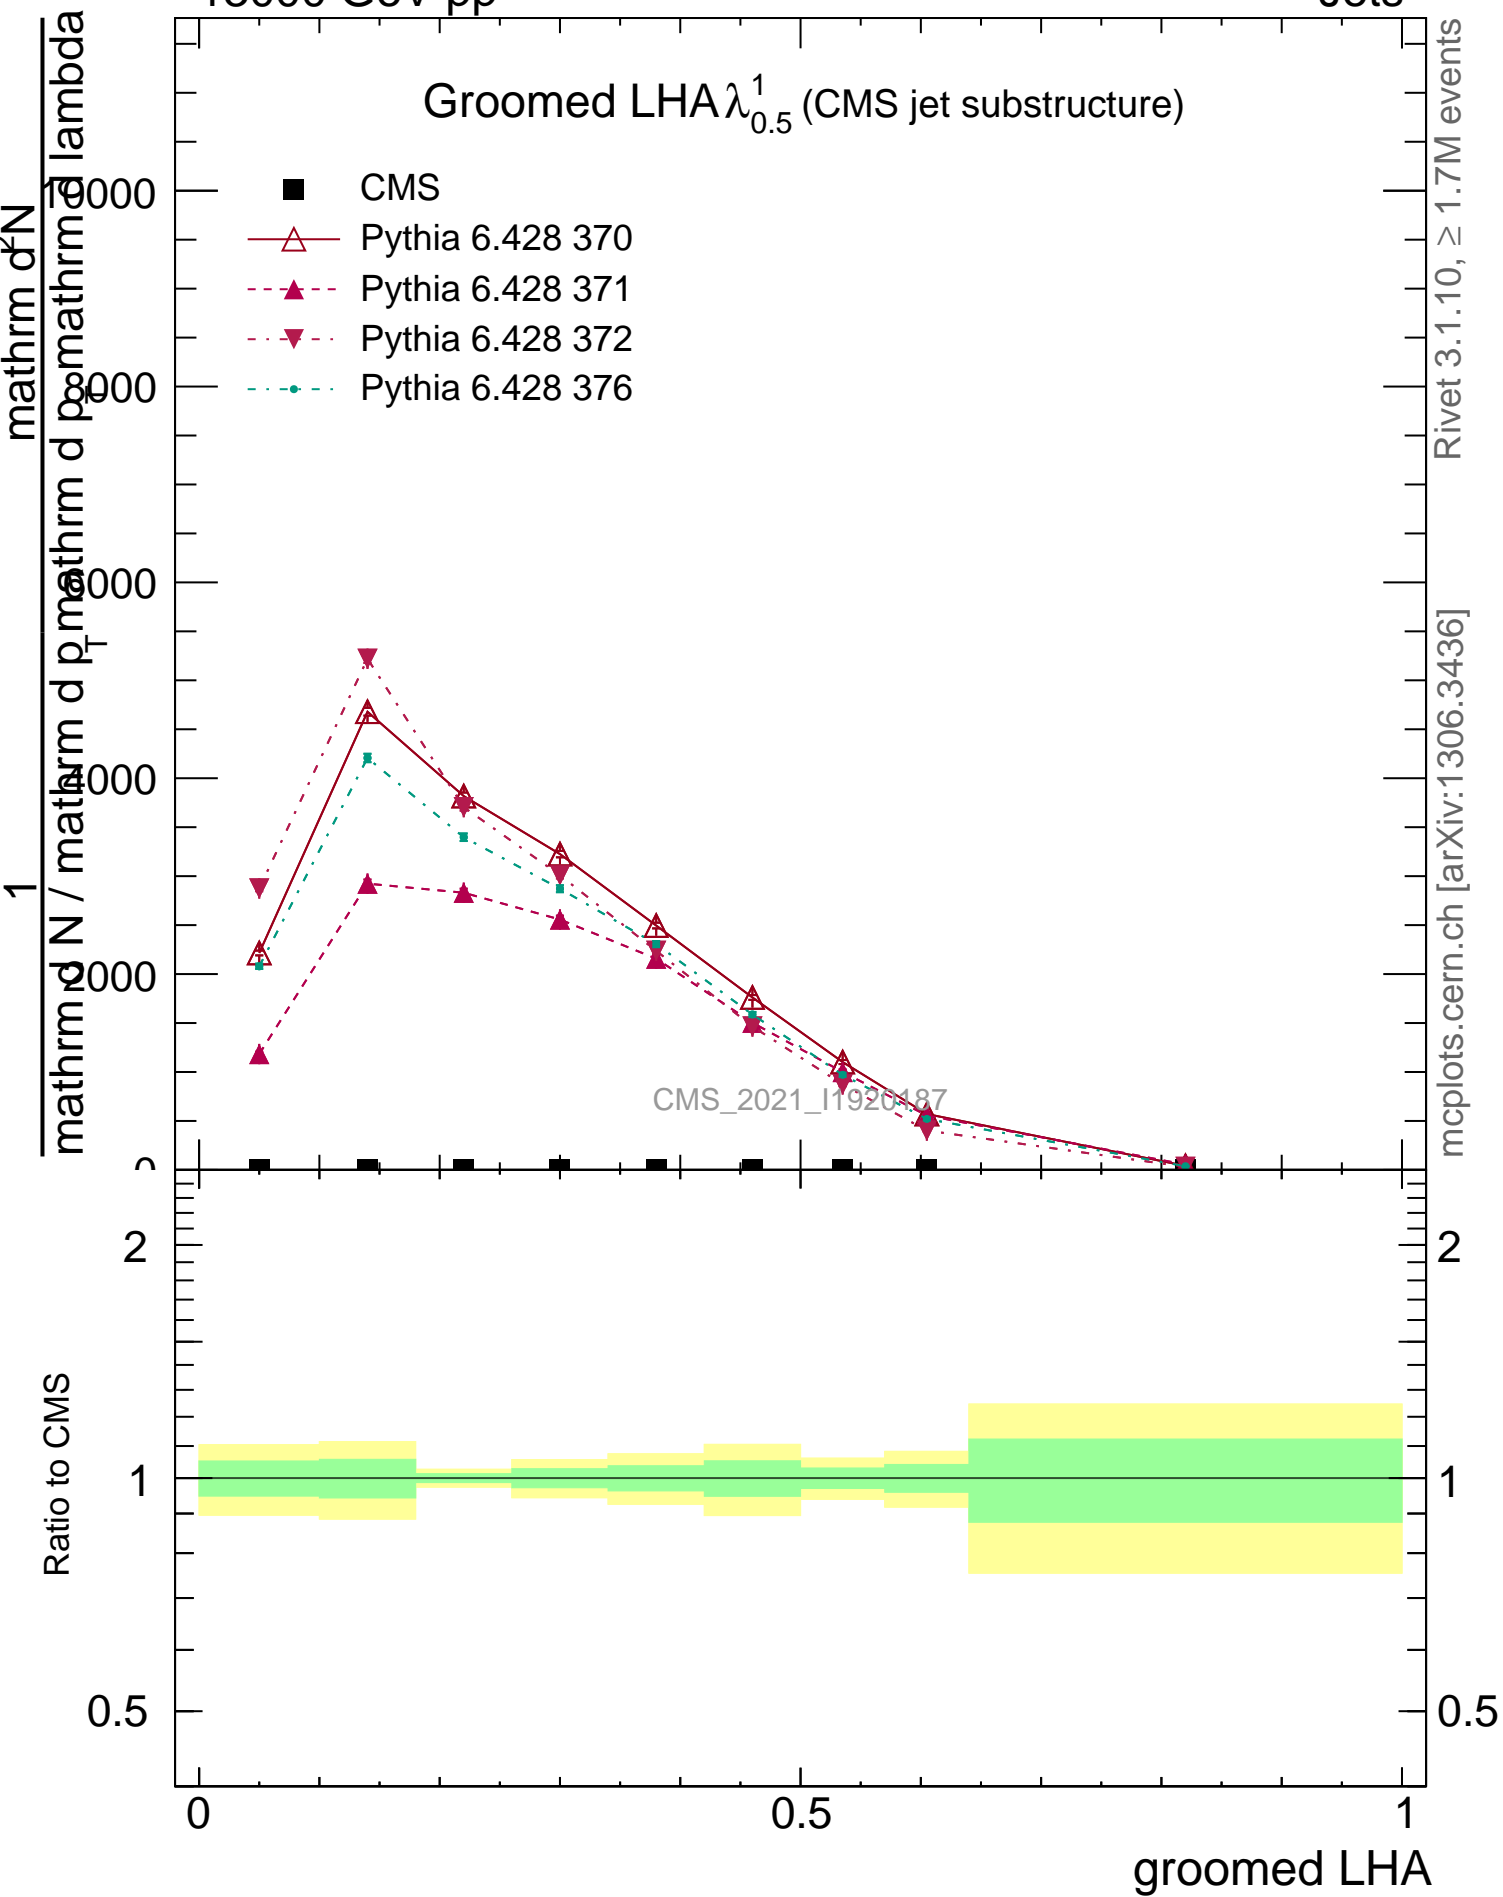

Groomed LHA  $\lambda_{0.5}^1$  (CMS jet substructure)

CMS\_2021\_11920487

Rivet 3.1.10, ≥ 1.7M events  
mcplots.cern.ch [arXiv:1306.3436]