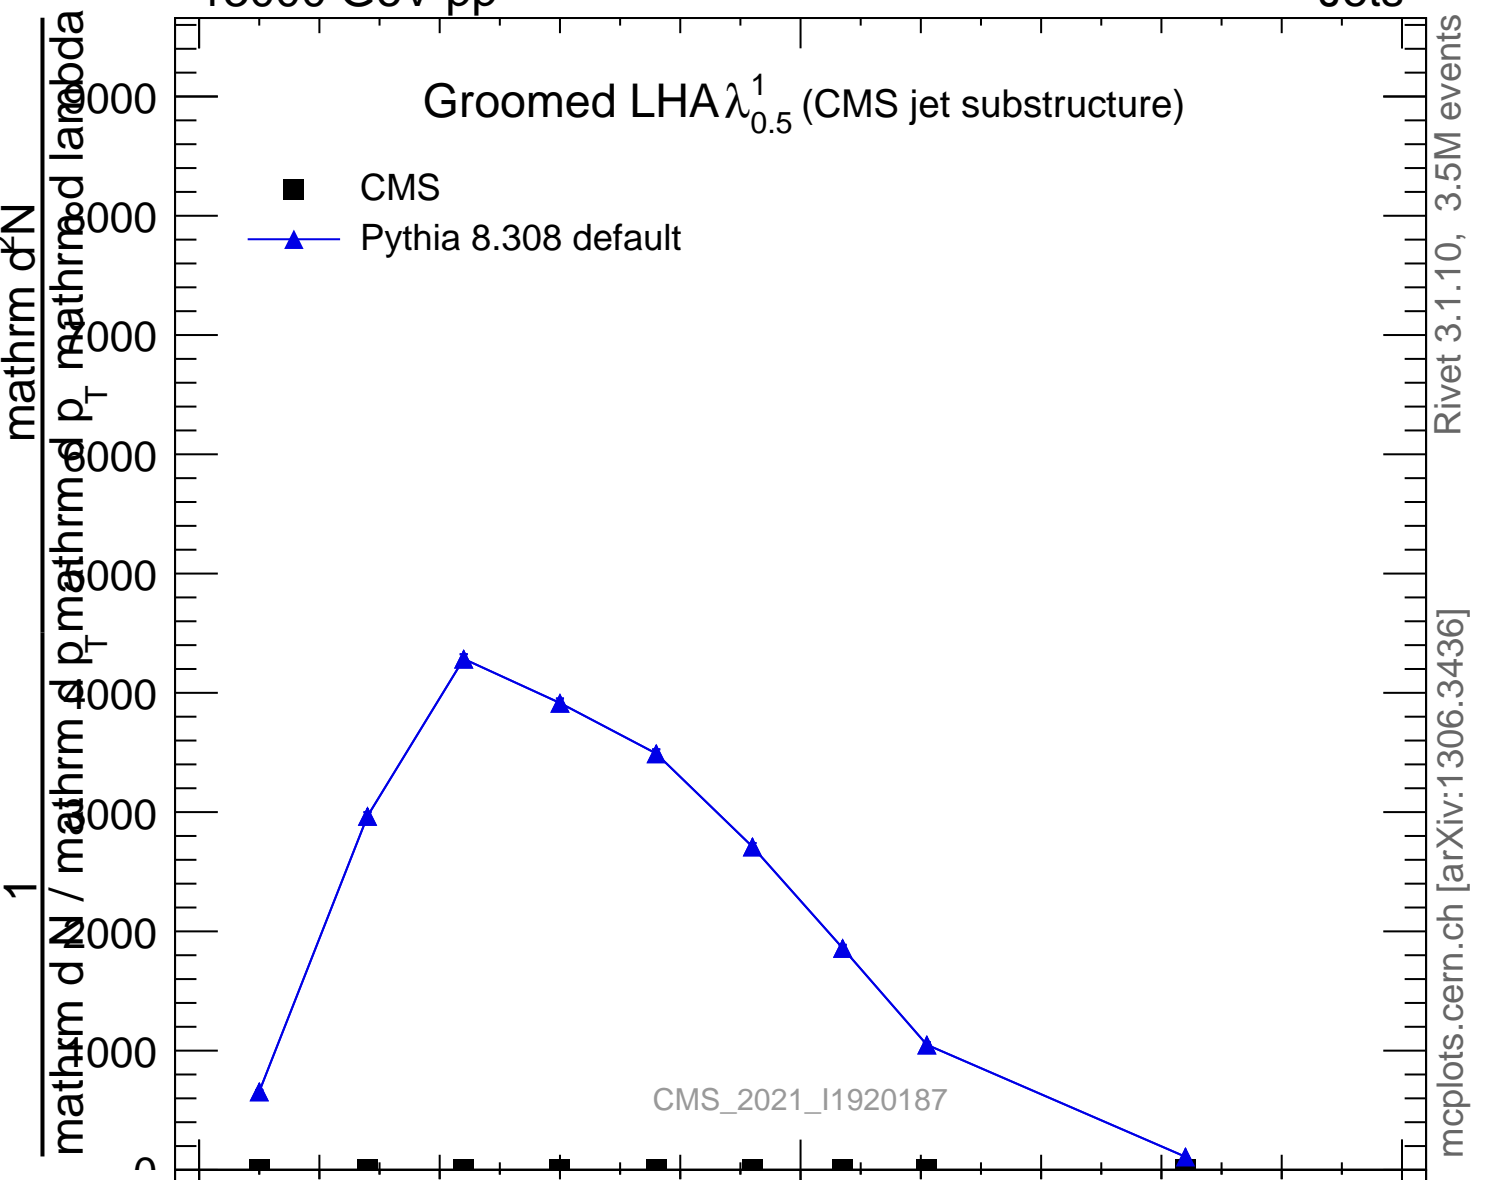

Groomed LHA $\lambda_{0.5}^1$ (CMS jet substructure)

- CMS
- ▲ Pythia 8.308 default

Rivet 3.1.10, 3.5M events
mcplots.cern.ch [arXiv:1306.3436]