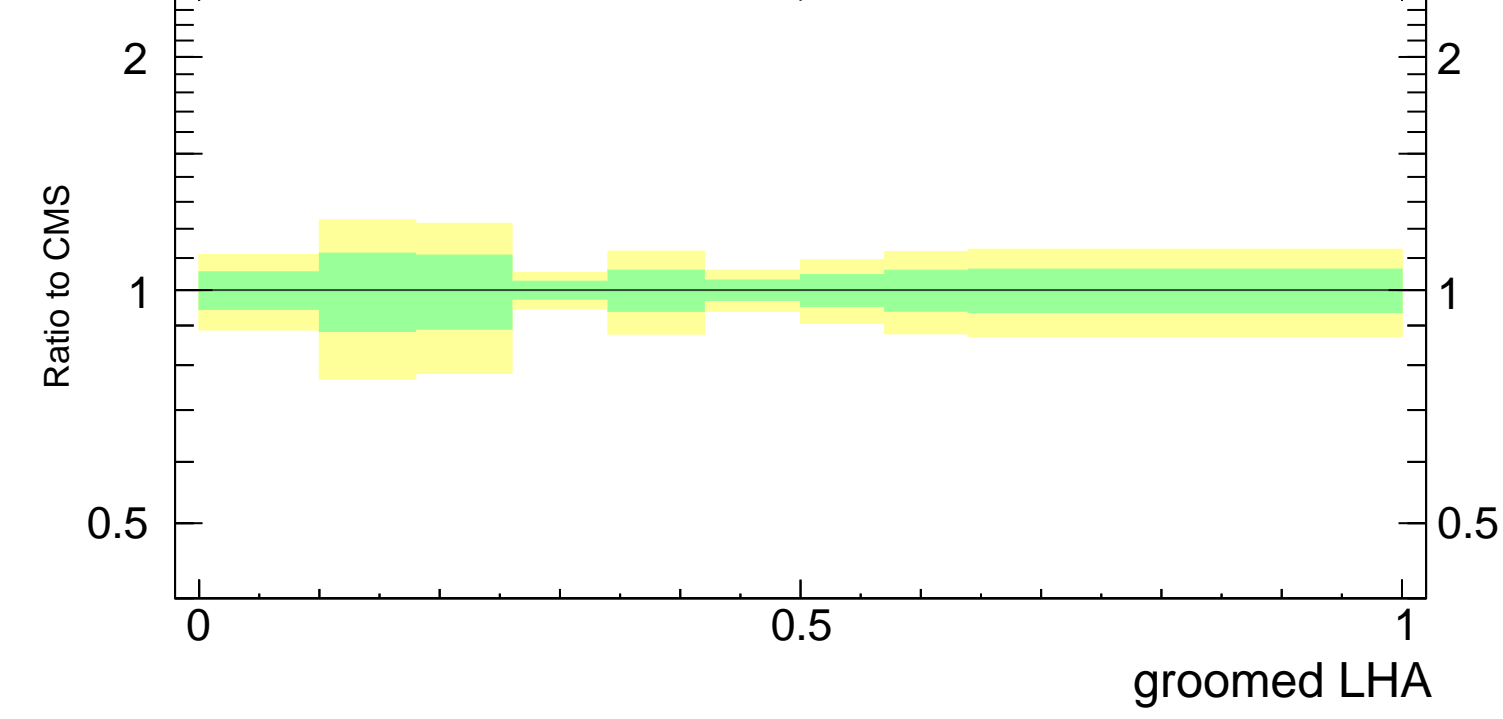

Groomed LHA $\lambda_{0.5}^1$ (CMS jet substructure)

- CMS
- ▲ Pythia 8.308 default

Rivet 3.1.10, 3.5M events
mcplots.cern.ch [arXiv:1306.3436]