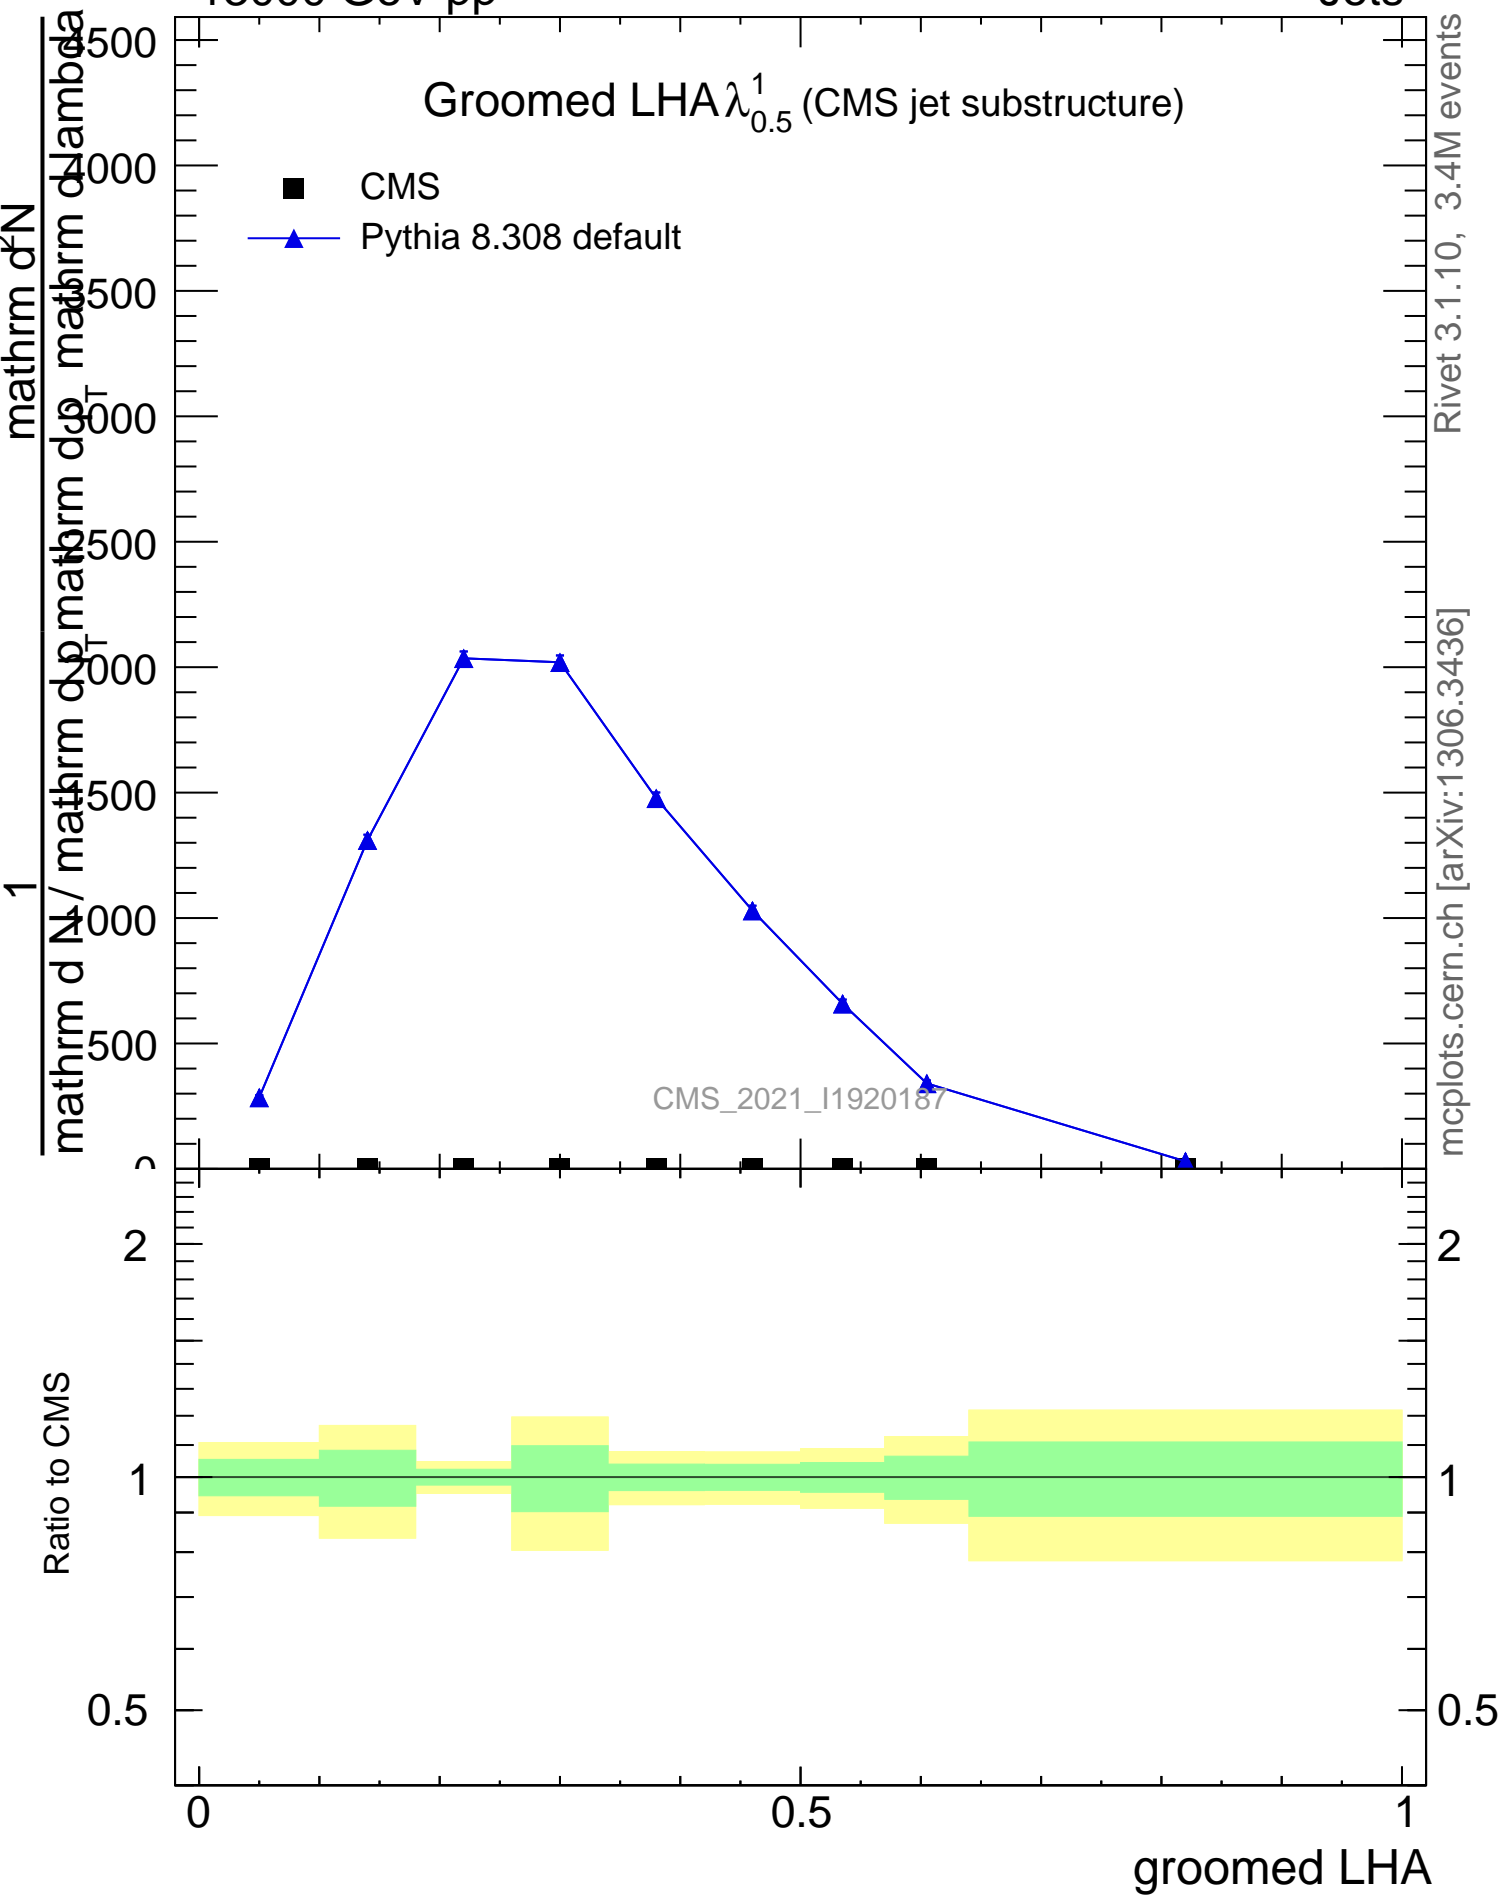

Groomed LHA  $\lambda_{0.5}^1$  (CMS jet substructure)

- CMS
- ▲ Pythia 8.308 default

mcplots.cern.ch [arXiv:1306.3436]

CMS\_2021\_I1920187

Rivet 3.1.10, 3.4M events