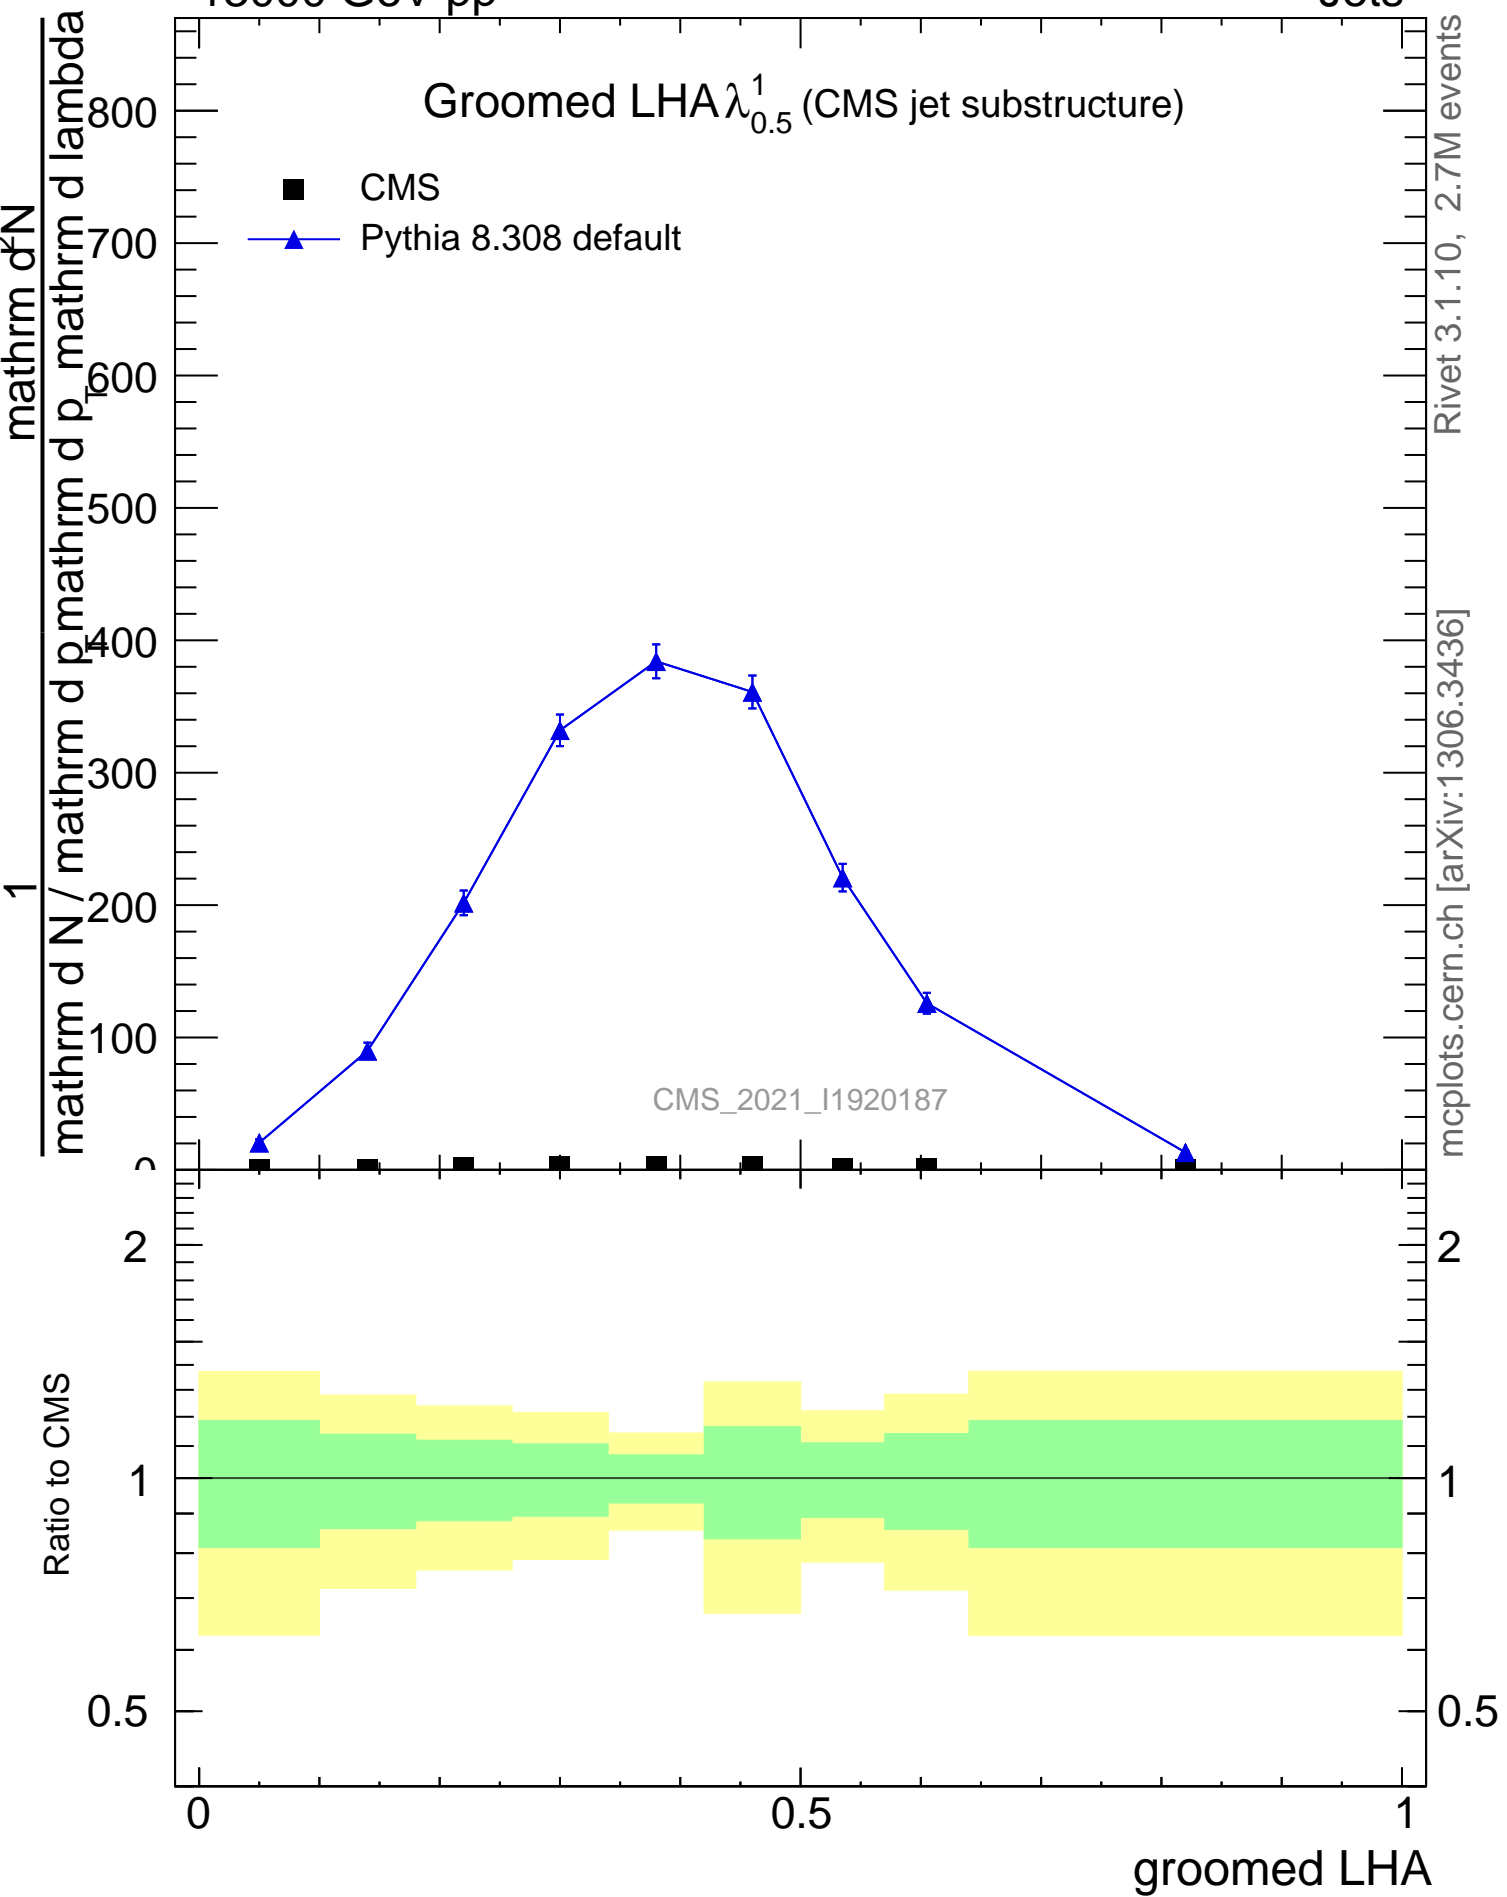

13000 GeV pp

Jets

Groomed  $LHA\lambda_{0.5}^1$  (CMS jet substructure)

- CMS
- ▲ Pythia 8.308 default

Rivet 3.1.10, 2.7M events

mcplots.cern.ch [arXiv:1306.3436]

CMS\_2021\_I1920187