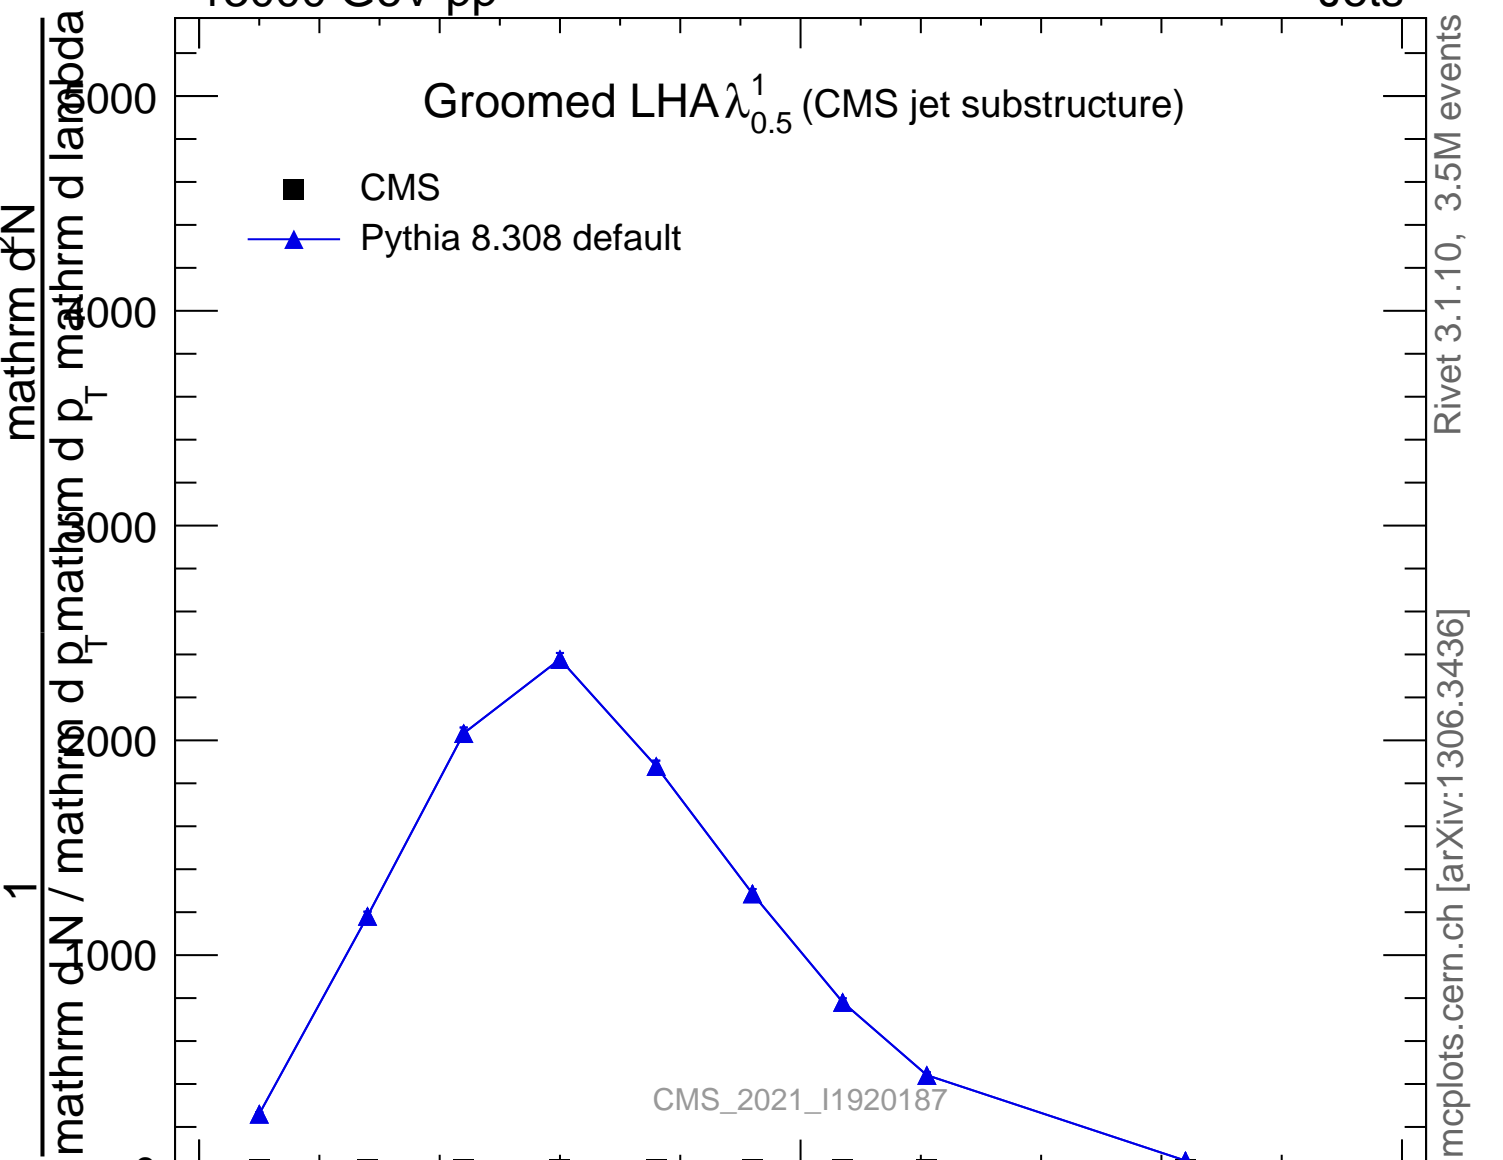

Groomed LHA $\lambda_{0.5}^1$ (CMS jet substructure)

- CMS
- ▲ Pythia 8.308 default

Rivet 3.1.10, 3.5M events
mcplots.cern.ch [arXiv:1306.3436]