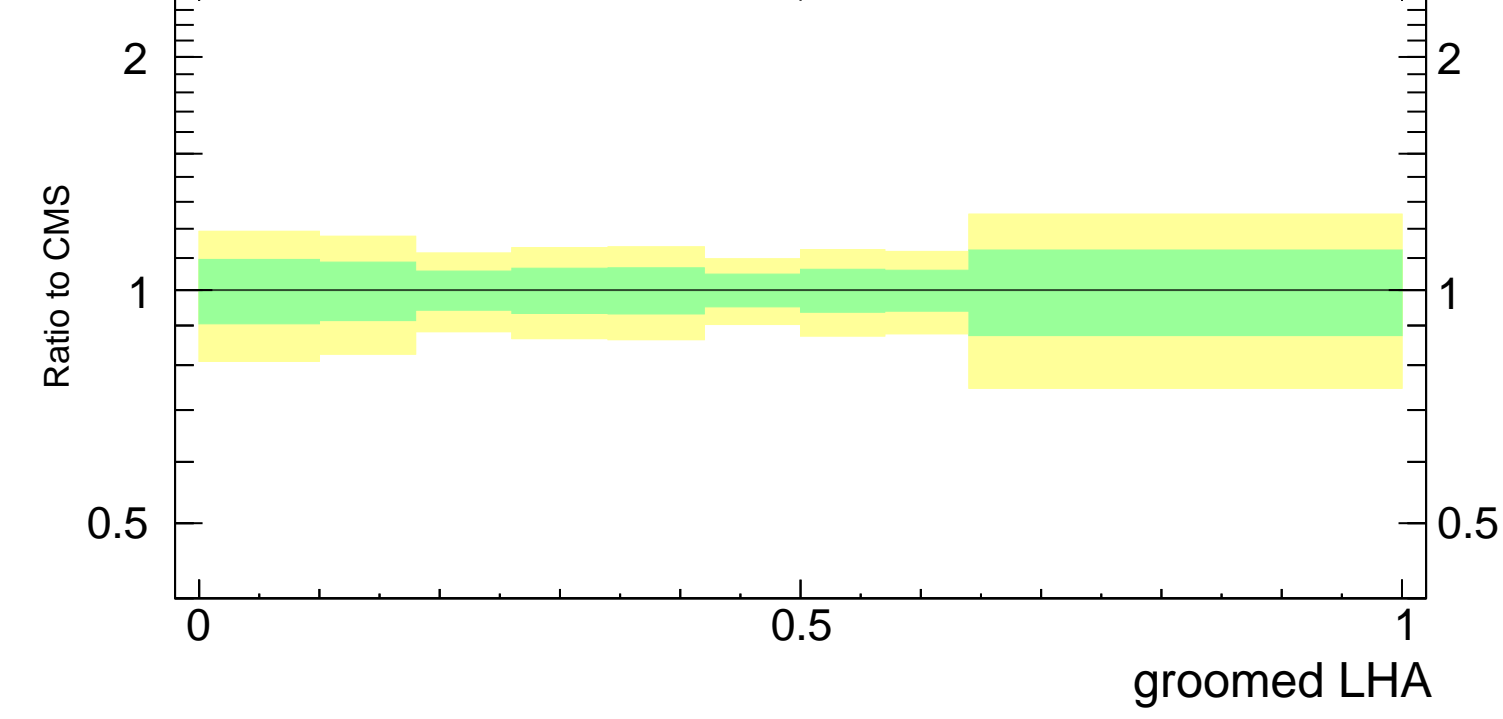

Groomed LHA $\lambda_{0.5}^1$ (CMS jet substructure)

- CMS
- ▲ Pythia 8.308 default

Rivet 3.1.10, 3.5M events
mcplots.cern.ch [arXiv:1306.3436]