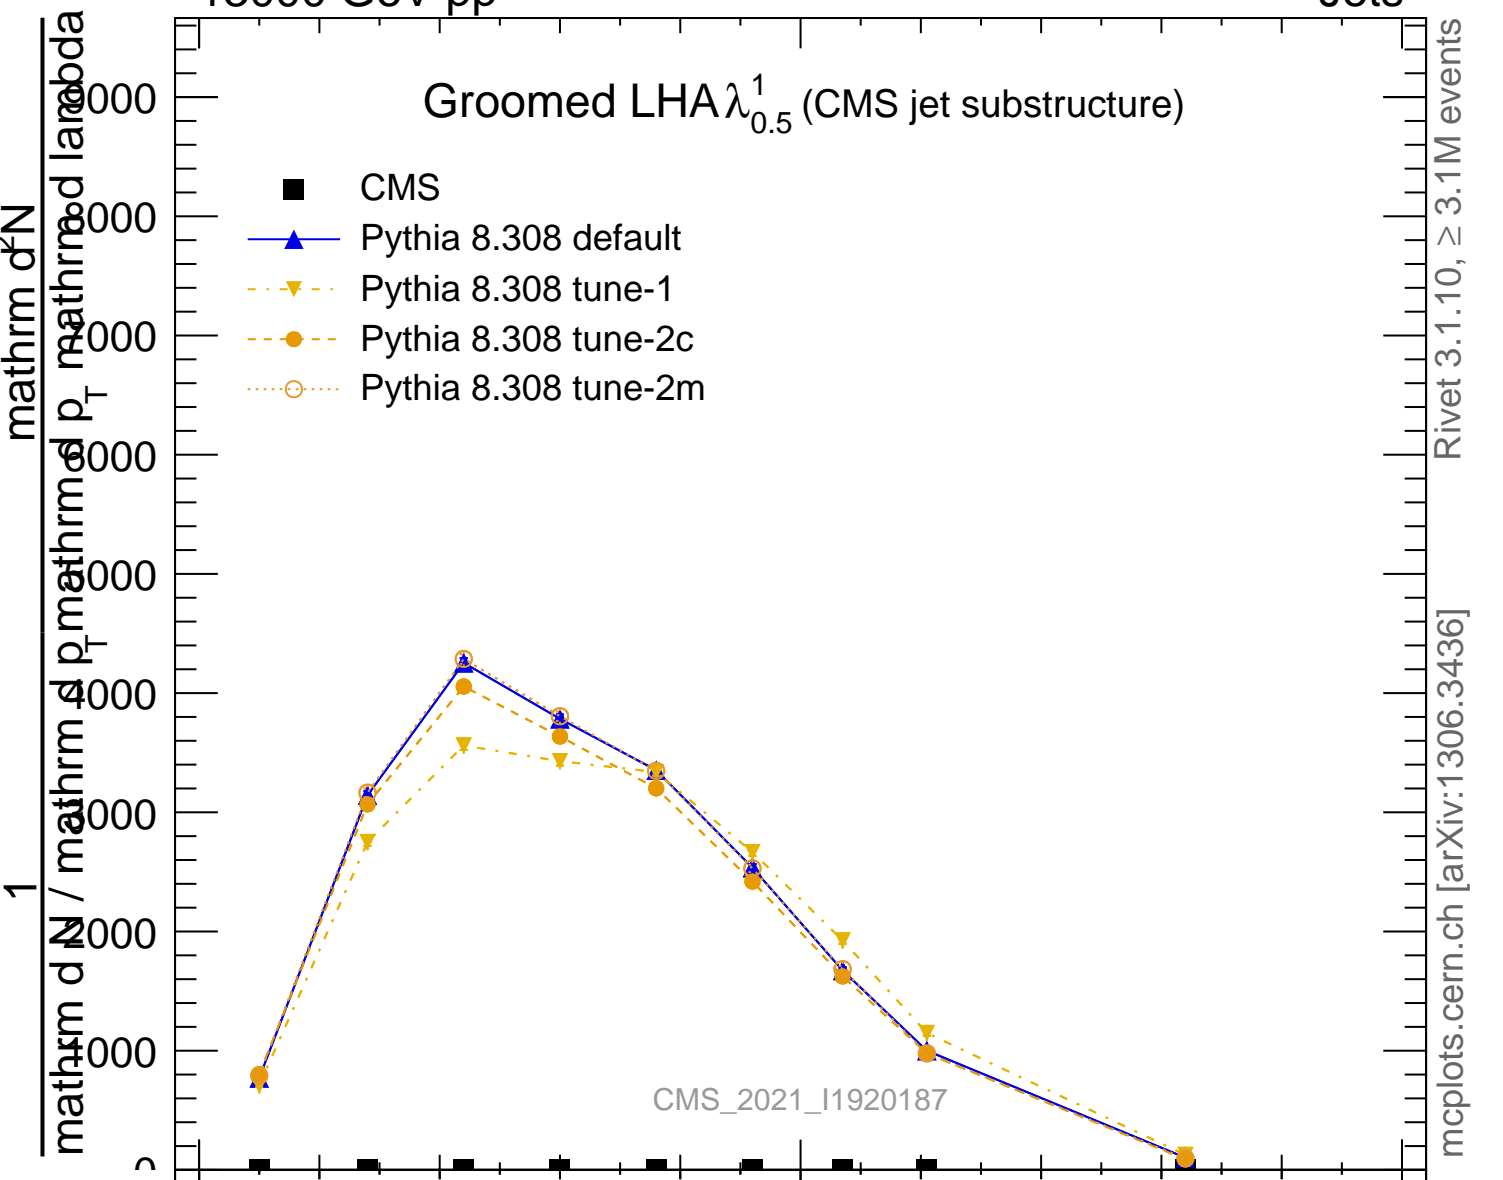

Groomed LHA  $\lambda_{0.5}^1$  (CMS jet substructure)

- CMS
- ▲ Pythia 8.308 default
- ▼ Pythia 8.308 tune-1
- Pythia 8.308 tune-2c
- Pythia 8.308 tune-2m

CMS\_2021\_I1920187

mcplots.cern.ch [arXiv:1306.3436]

Rivet 3.1.10,  $\geq 3.1M$  events