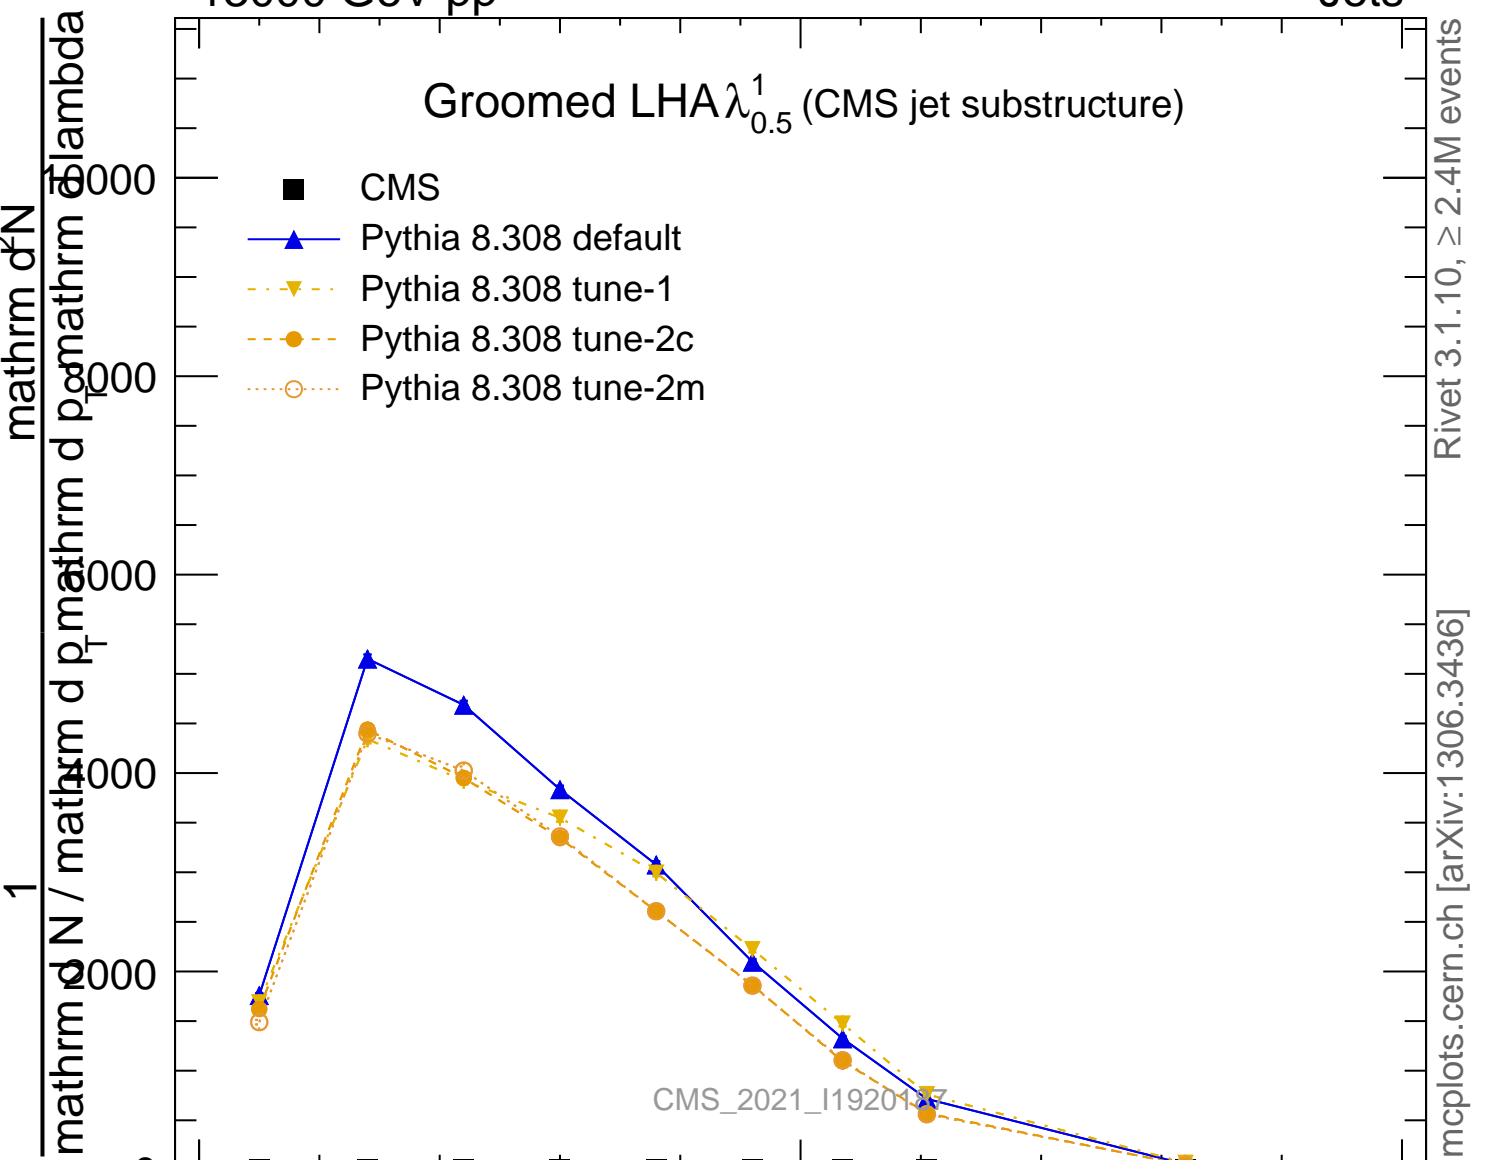

Groomed  $LHA\lambda_{0.5}^1$  (CMS jet substructure)

- CMS
- ▲ Pythia 8.308 default
- ▼ Pythia 8.308 tune-1
- Pythia 8.308 tune-2c
- Pythia 8.308 tune-2m

CMS\_2021\_I1920137

mcplots.cern.ch [arXiv:1306.3436]

Rivet 3.1.10, ≥ 2.4M events