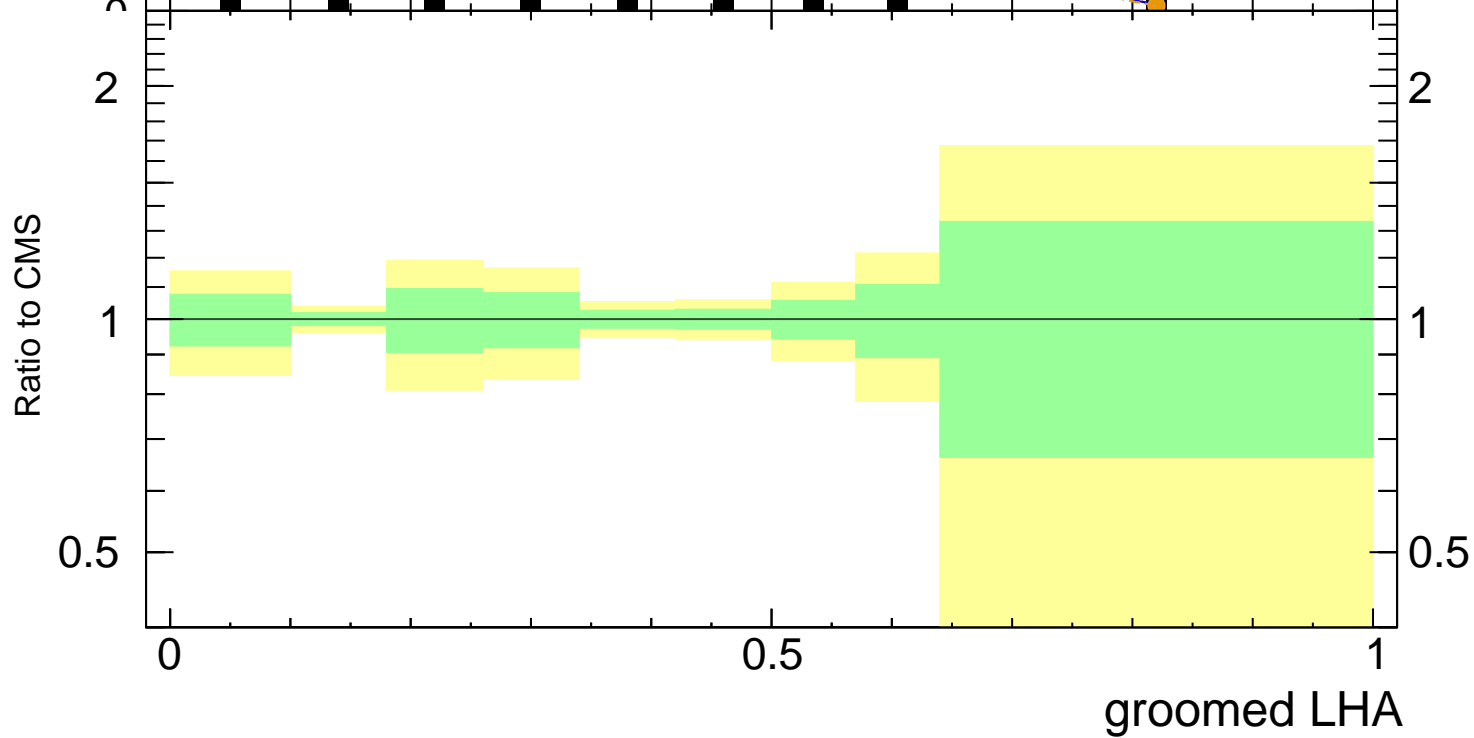

Groomed  $LHA\lambda_{0.5}^1$  (CMS jet substructure)

- CMS
- ▲ Pythia 8.308 default
- ▼ Pythia 8.308 tune-1
- Pythia 8.308 tune-2c
- Pythia 8.308 tune-2m

CMS\_2021\_I1920137

mcplots.cern.ch [arXiv:1306.3436]

Rivet 3.1.10, ≥ 2.4M events