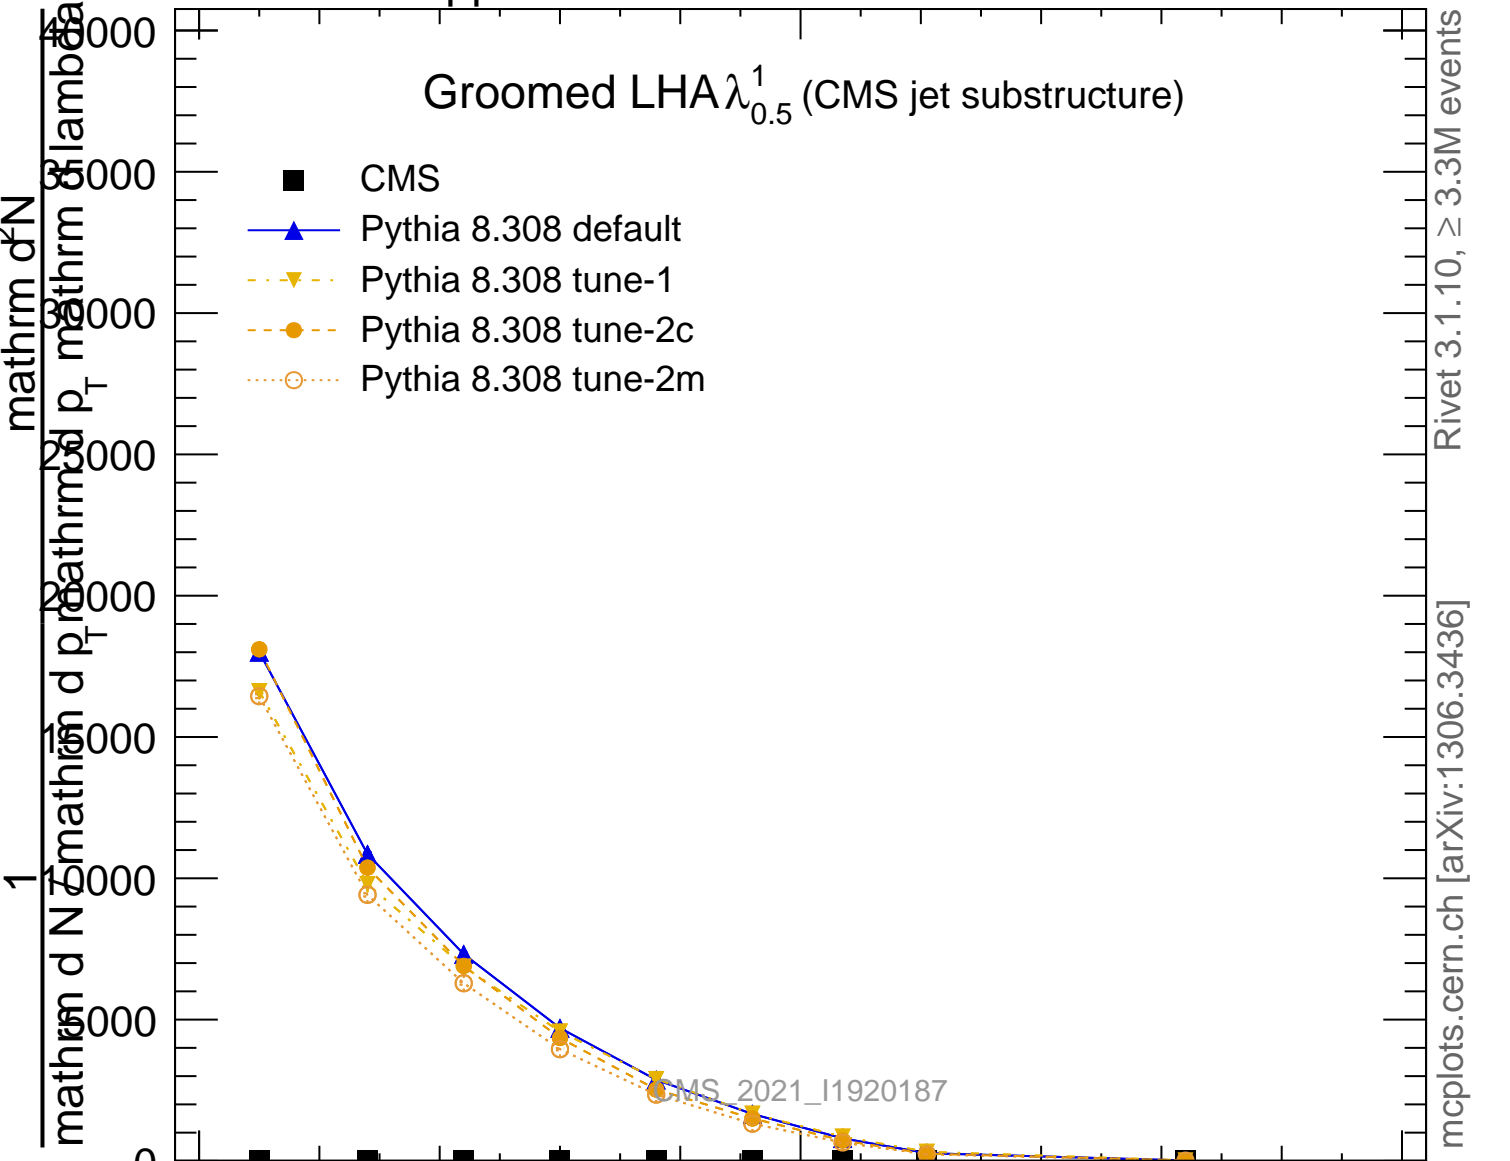

### Groomed LHA $\lambda_{0.5}^1$ (CMS jet substructure)

- CMS
- ▲ Pythia 8.308 default
- ▼ Pythia 8.308 tune-1
- Pythia 8.308 tune-2c
- Pythia 8.308 tune-2m

CMS 2021\_11920187

mcplots.cern.ch [arXiv:1306.3436]

Rivet 3.1.10,  $\geq 3.3M$  events