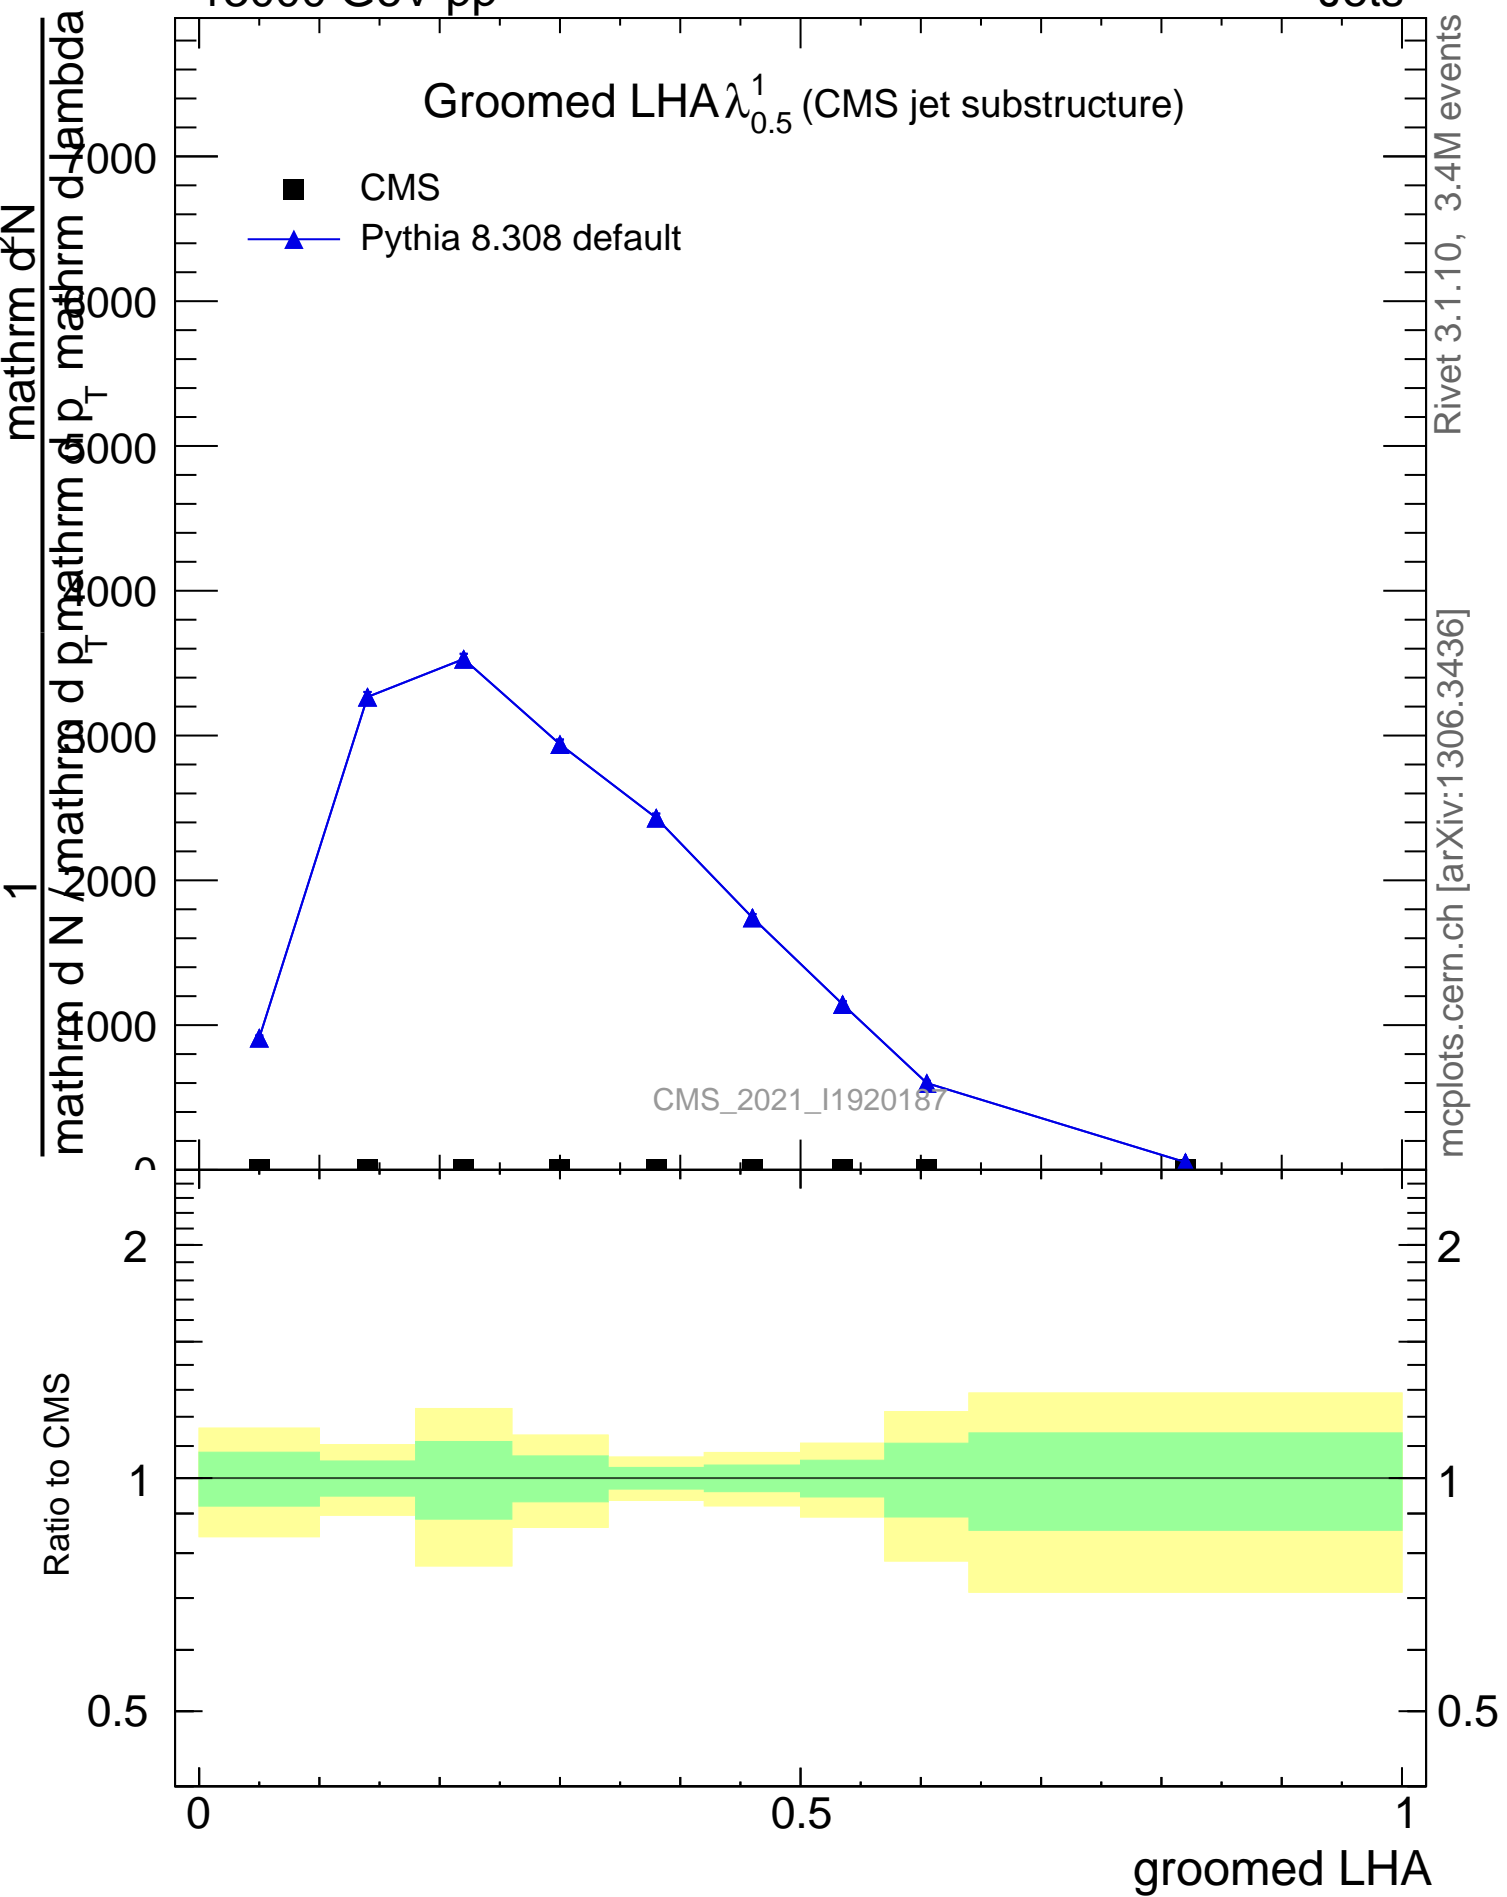

Groomed LHA  $\lambda_{0.5}^1$  (CMS jet substructure)

- CMS
- ▲ Pythia 8.308 default

CMS\_2021\_I1920187

mcplots.cern.ch [arXiv:1306.3436]

Rivet 3.1.10, 3.4M events