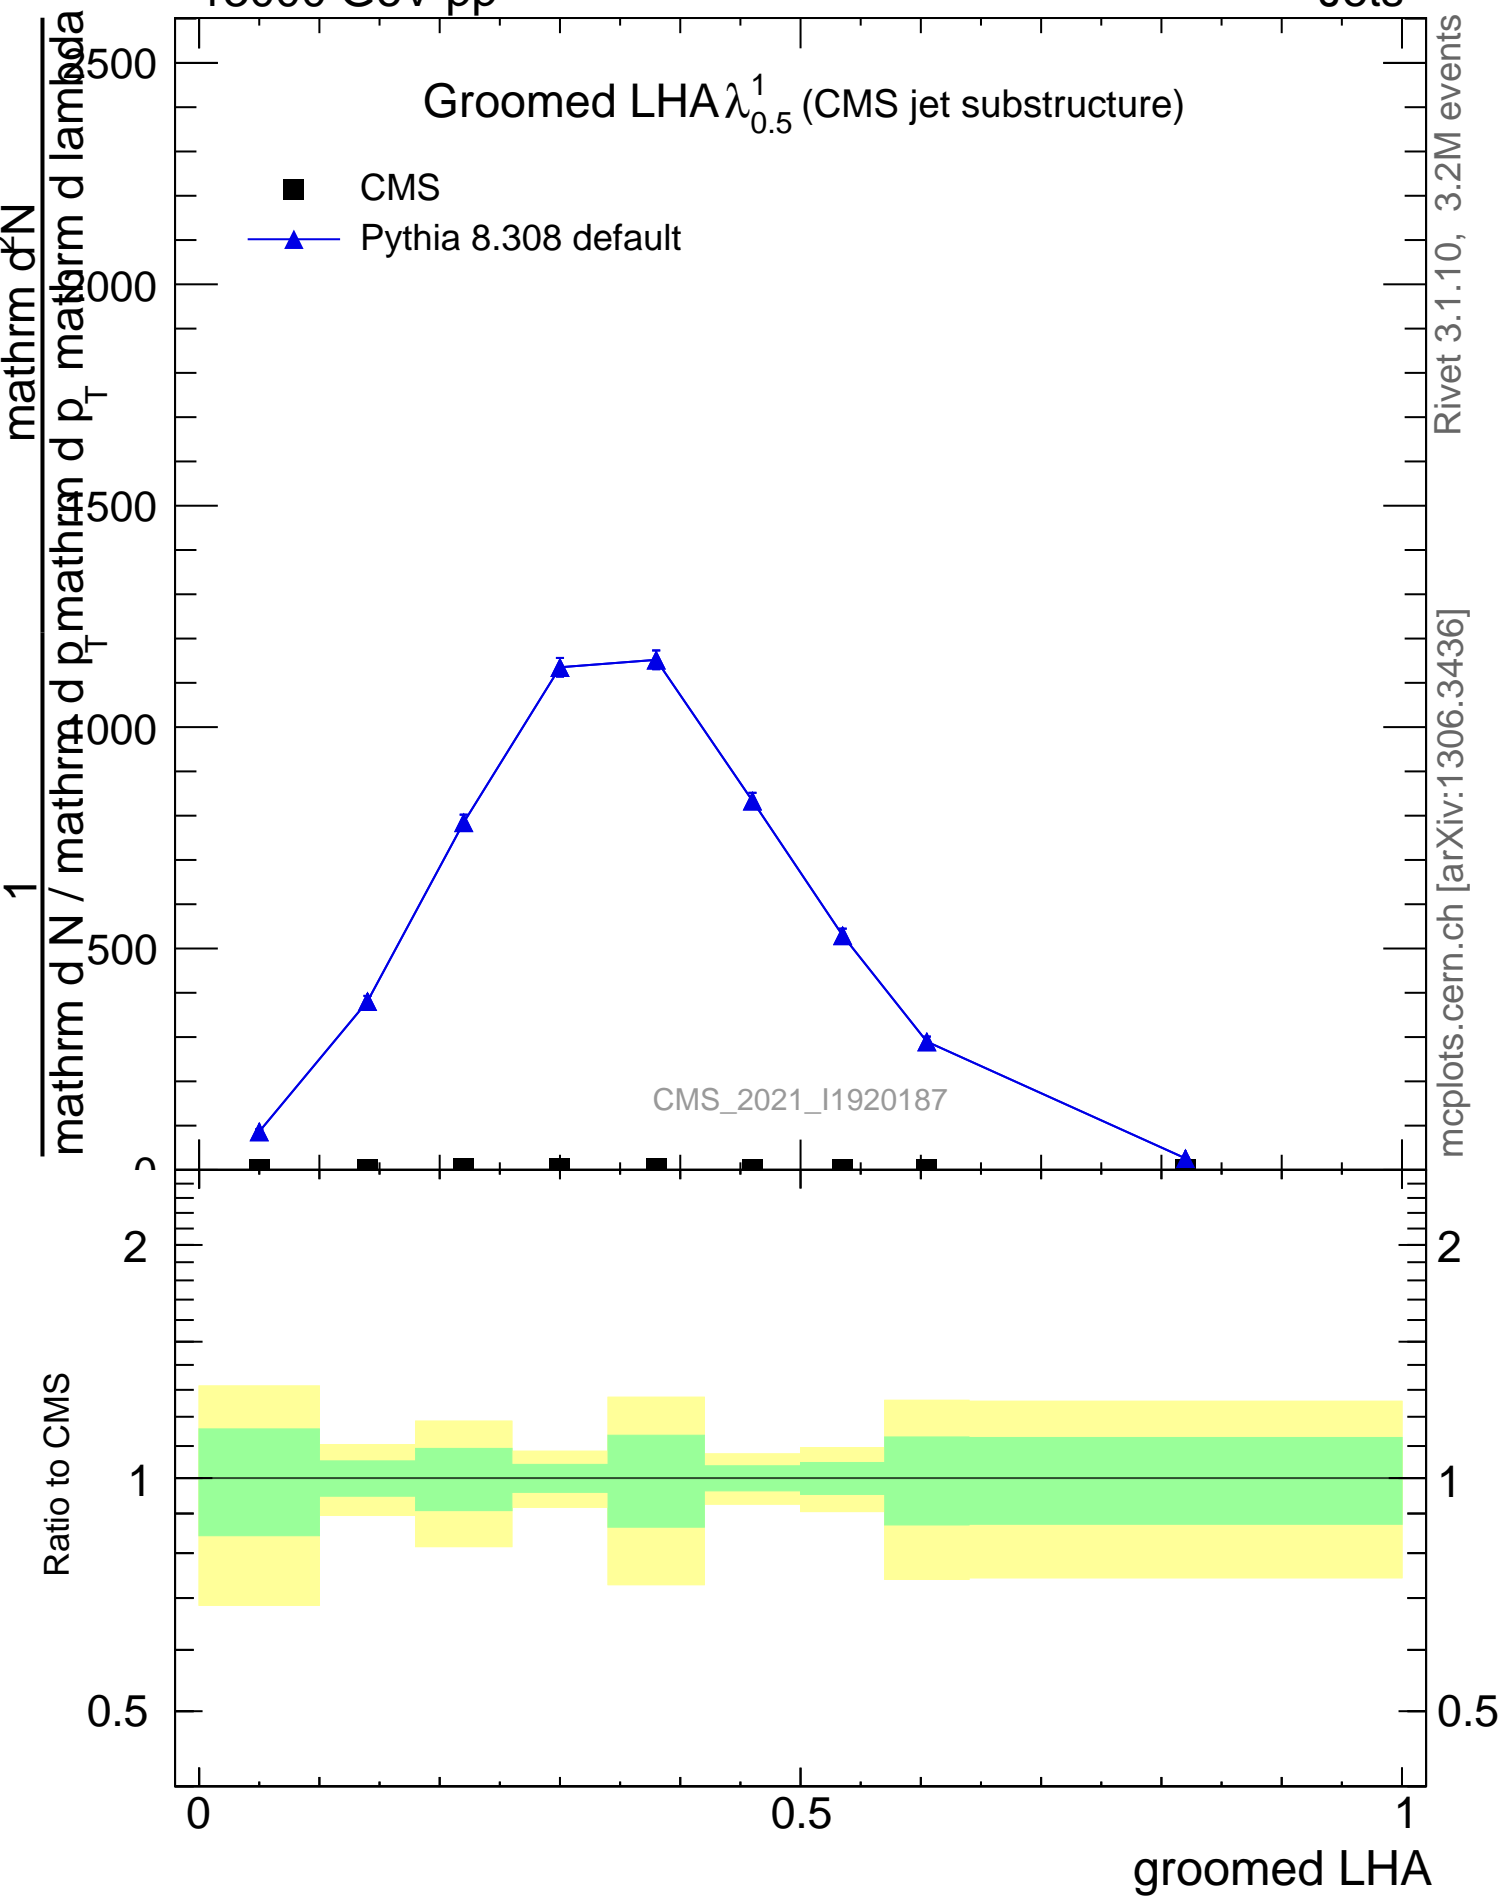

Groomed LHA  $\lambda_{0.5}^1$  (CMS jet substructure)

- CMS
- ▲ Pythia 8.308 default

CMS\_2021\_I1920187