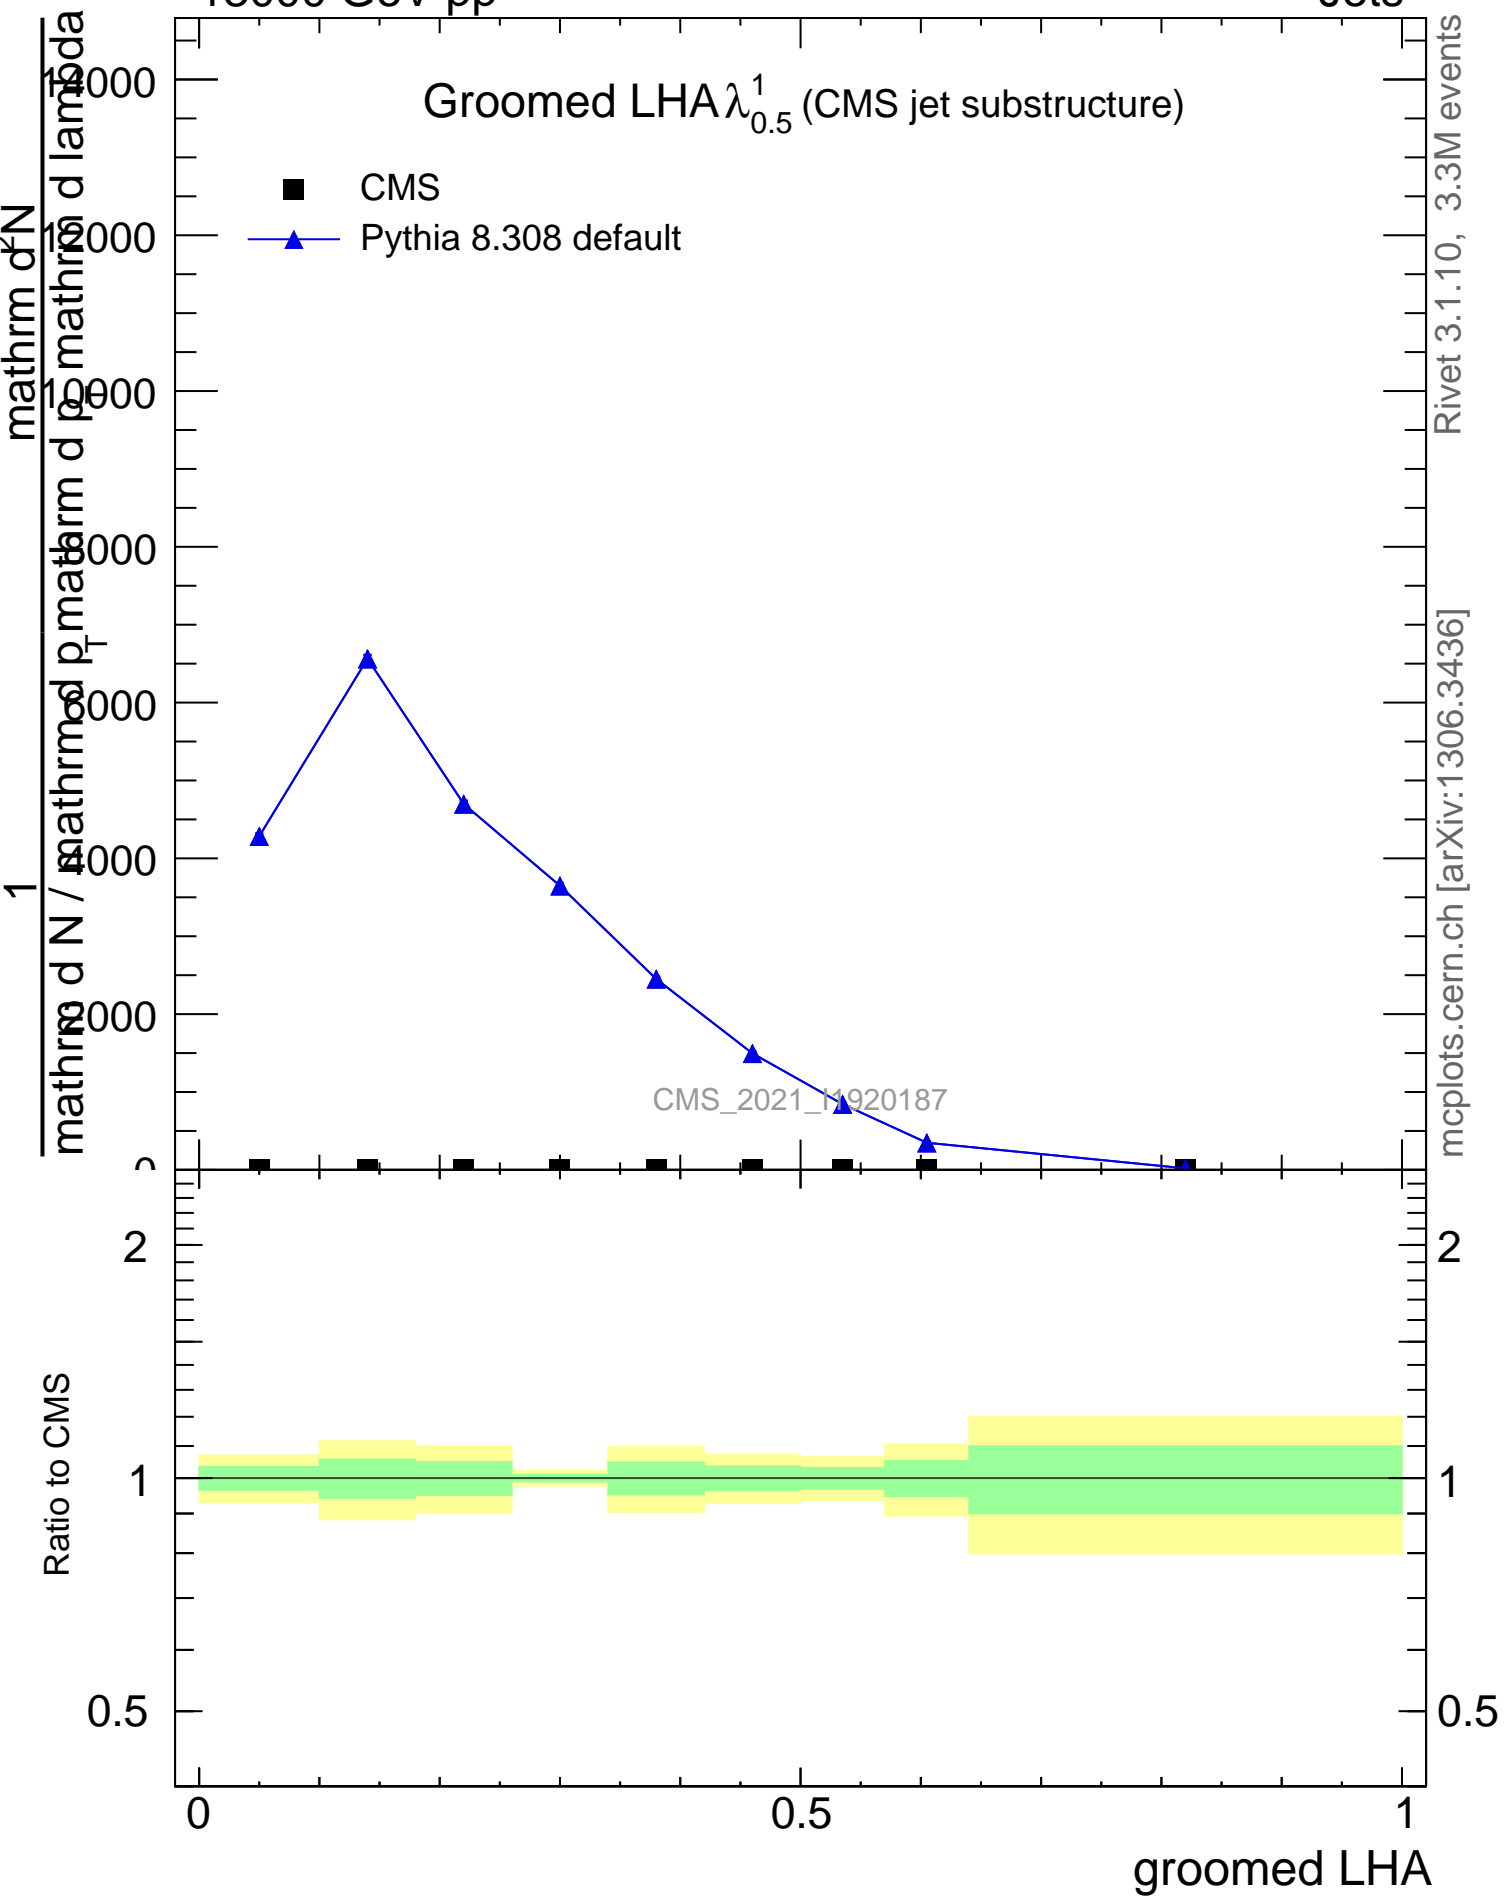

Groomed LHA  $\lambda_{0.5}^1$  (CMS jet substructure)

- CMS
- ▲ Pythia 8.308 default

CMS\_2021\_11920187

mcplots.cern.ch [arXiv:1306.3436]

Rivet 3.1.10, 3.3M events