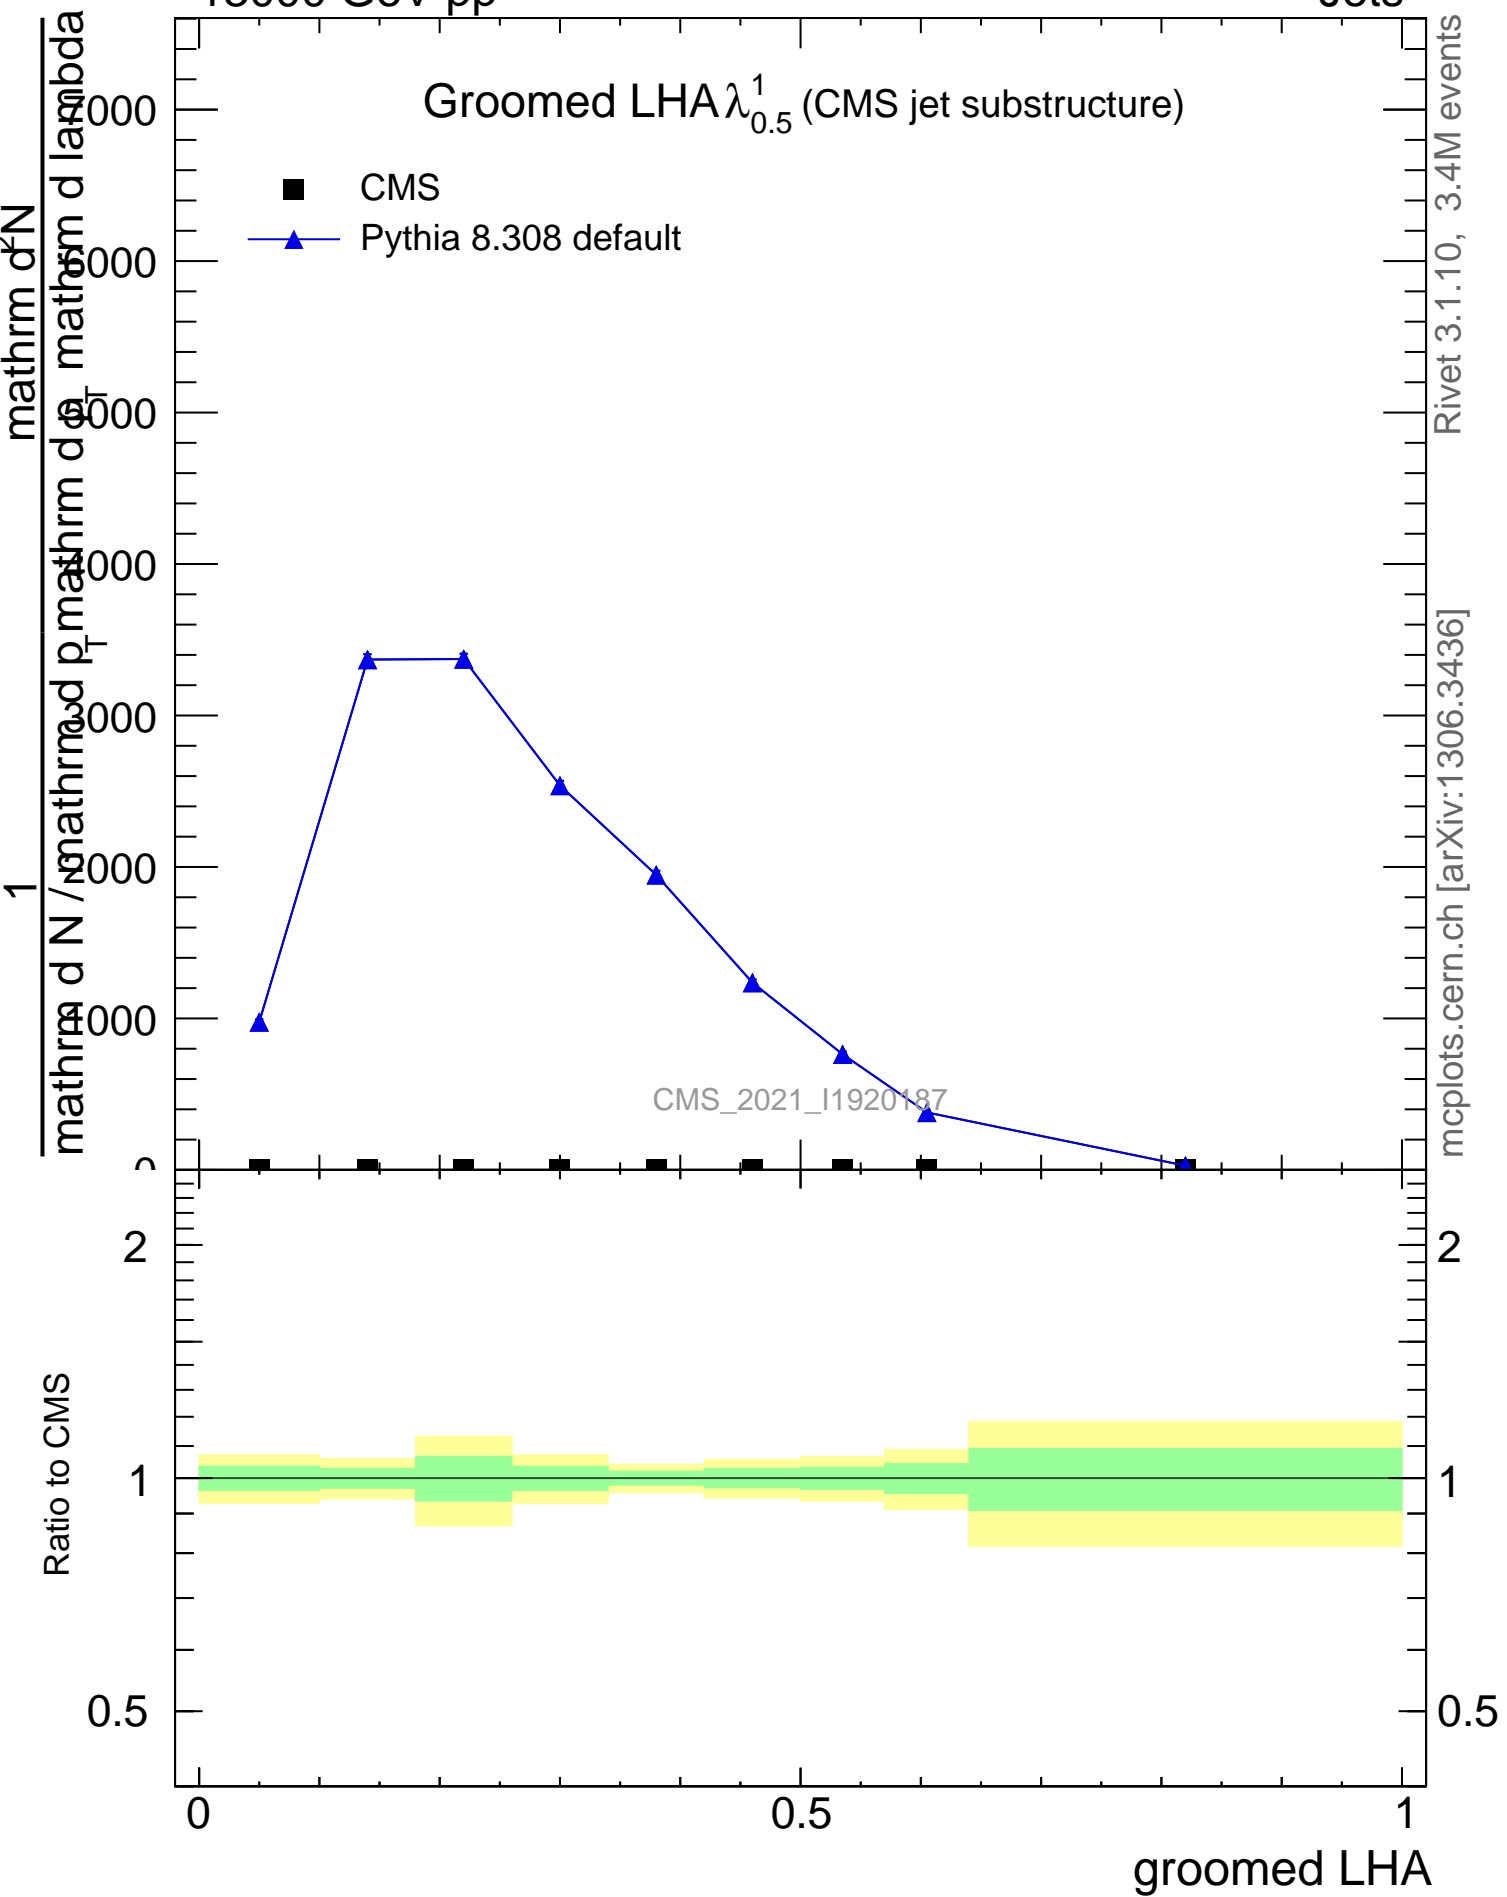

Groomed LHA  $\lambda_{0.5}^1$  (CMS jet substructure)

- CMS
- ▲ Pythia 8.308 default

CMS\_2021\_I1920187

mcplots.cern.ch [arXiv:1306.3436]

Rivet 3.1.10, 3.4M events