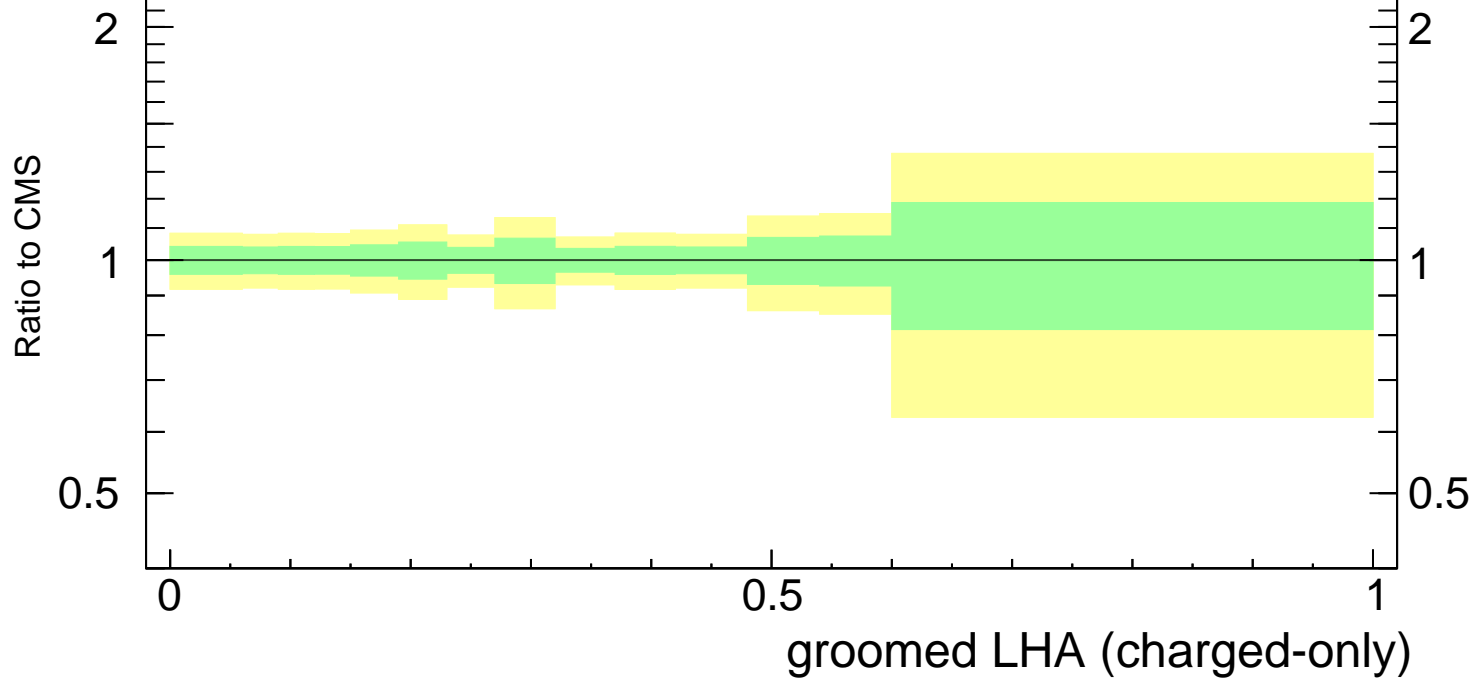

Groomed LHA $\lambda_{0.5}^1$ (charged only) (CMS jet substructure)

- CMS
- - □ Herwig 7.2.1 default
- - ▲ Pythia 8.308 default

Rivet 3.1.10, ≥ 3.3M events

mcplots.cern.ch [arXiv:1306.3436]