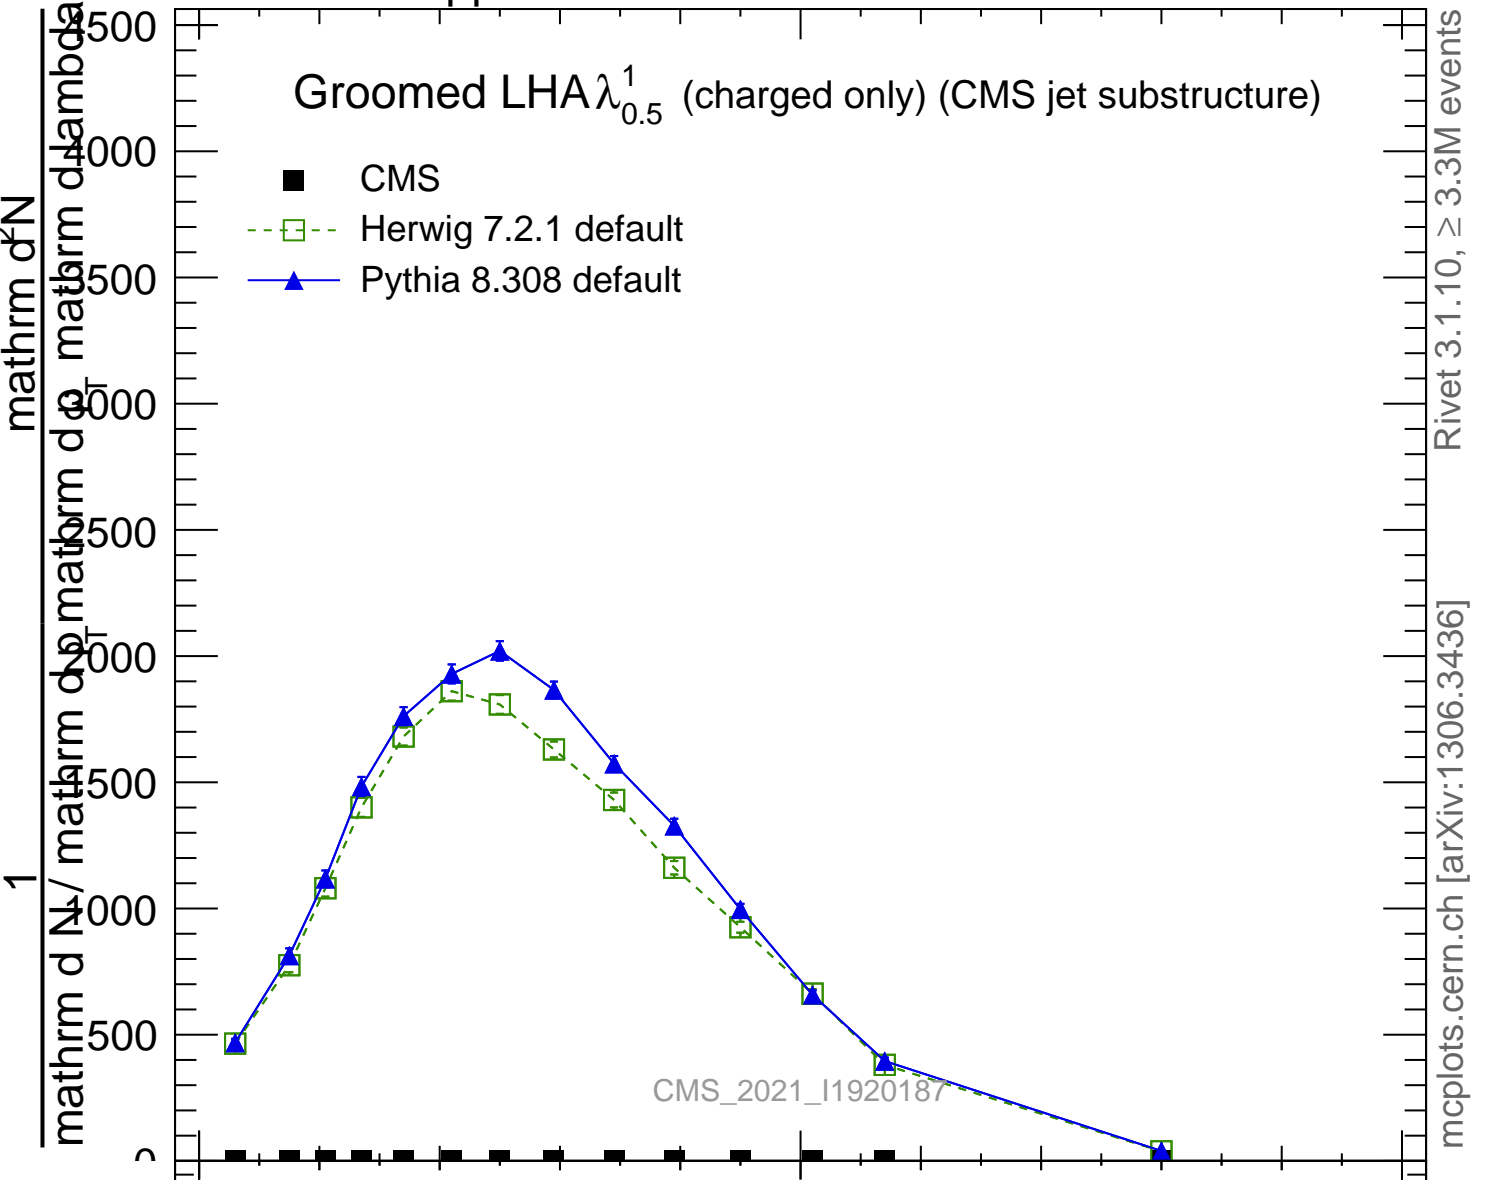

### Groomed LHA $\lambda_{0.5}^1$ (charged only) (CMS jet substructure)

- CMS
- - □ - - Herwig 7.2.1 default
- ▲ — Pythia 8.308 default

CMS\_2021\_I1920187

Rivet 3.1.10,  $\geq 3.3M$  events  
mcplots.cern.ch [arXiv:1306.3436]