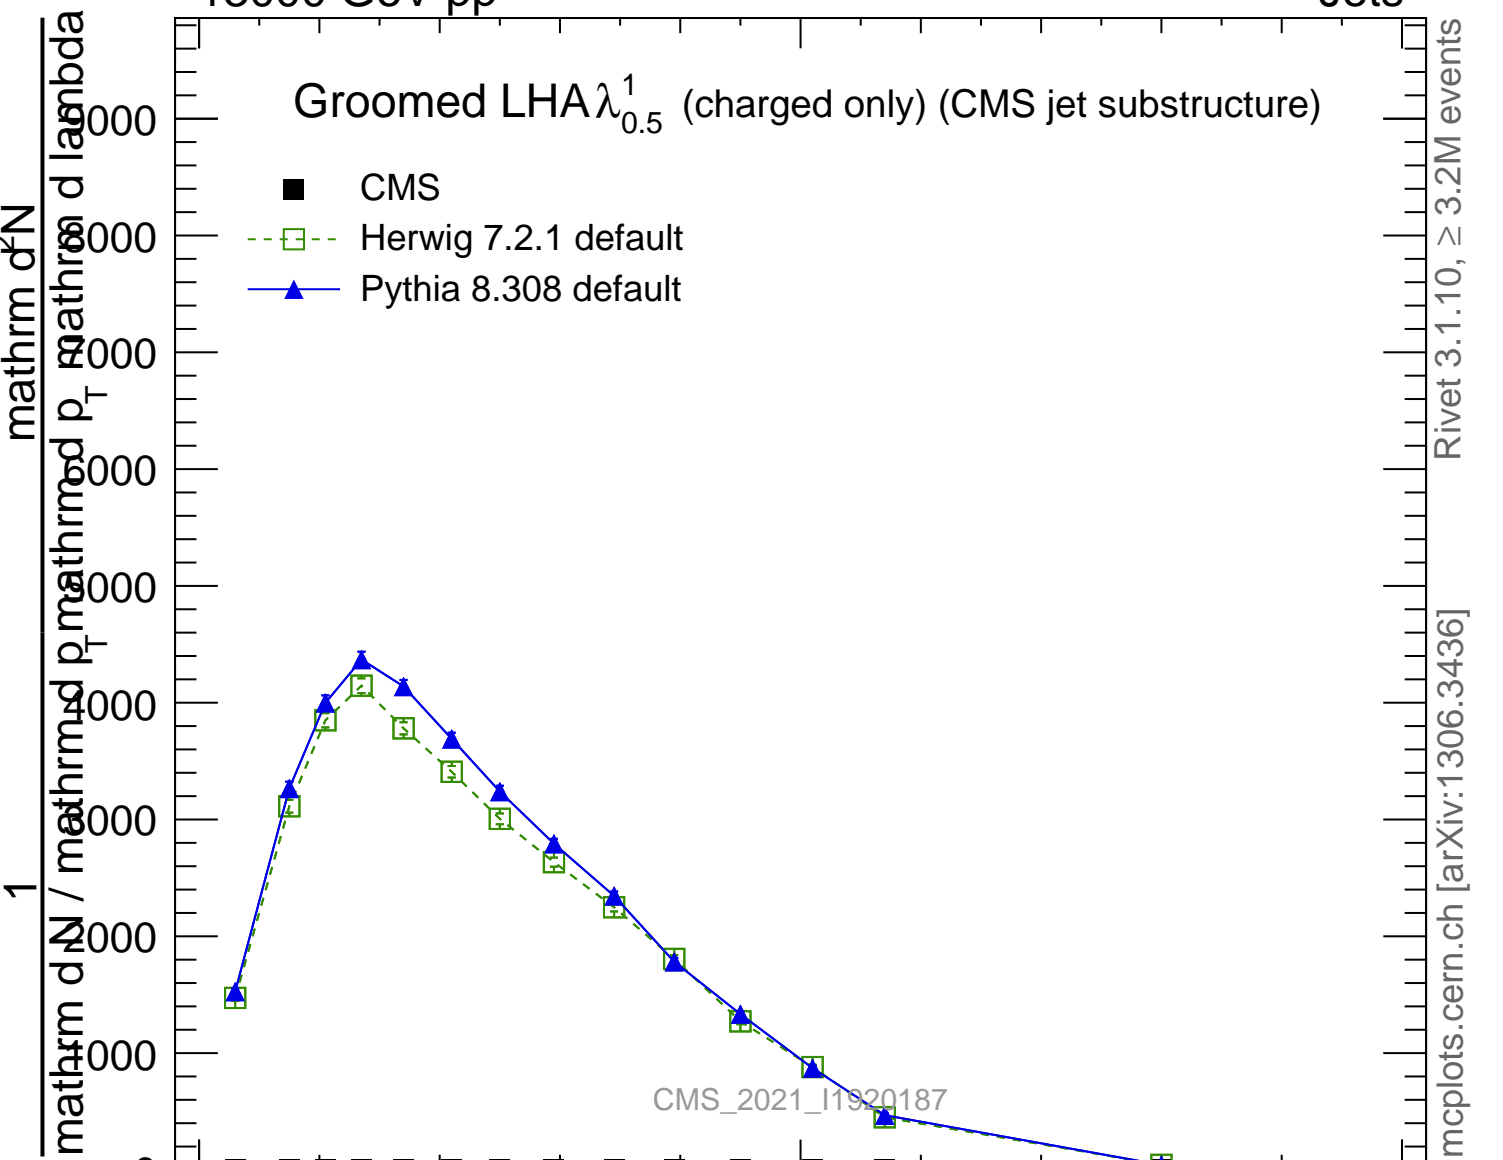

Groomed $LHA\lambda_{0.5}^1$ (charged only) (CMS jet substructure)

- CMS
- - □ Herwig 7.2.1 default
- - ▲ Pythia 8.308 default

CMS_2021_I1920187

mcplots.cern.ch [arXiv:1306.3436]

Rivet 3.1.10, ≥ 3.2M events