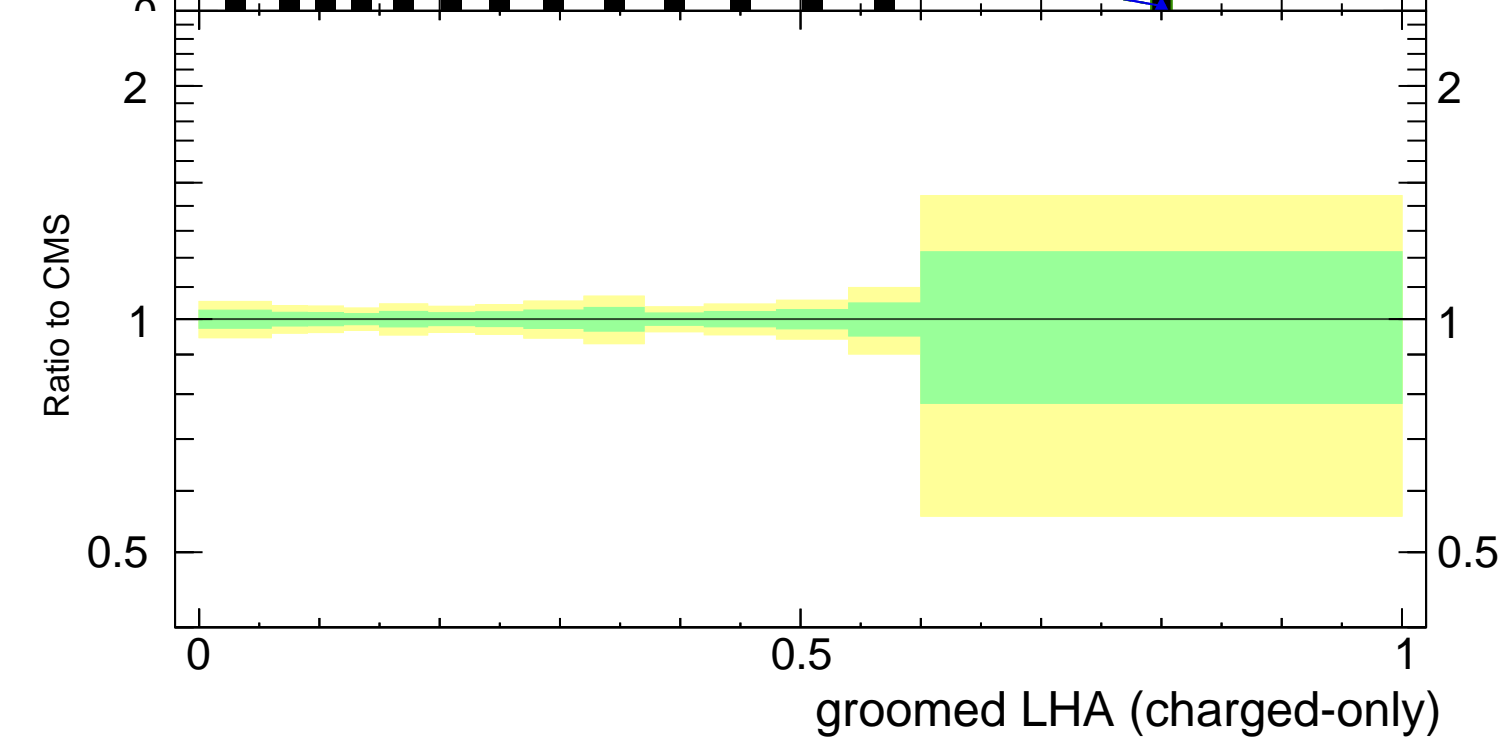

Groomed $LHA\lambda_{0.5}^1$ (charged only) (CMS jet substructure)

- CMS
- - □ Herwig 7.2.1 default
- - ▲ Pythia 8.308 default

CMS_2021_I1920187

mcplots.cern.ch [arXiv:1306.3436]

Rivet 3.1.10, ≥ 3.2M events