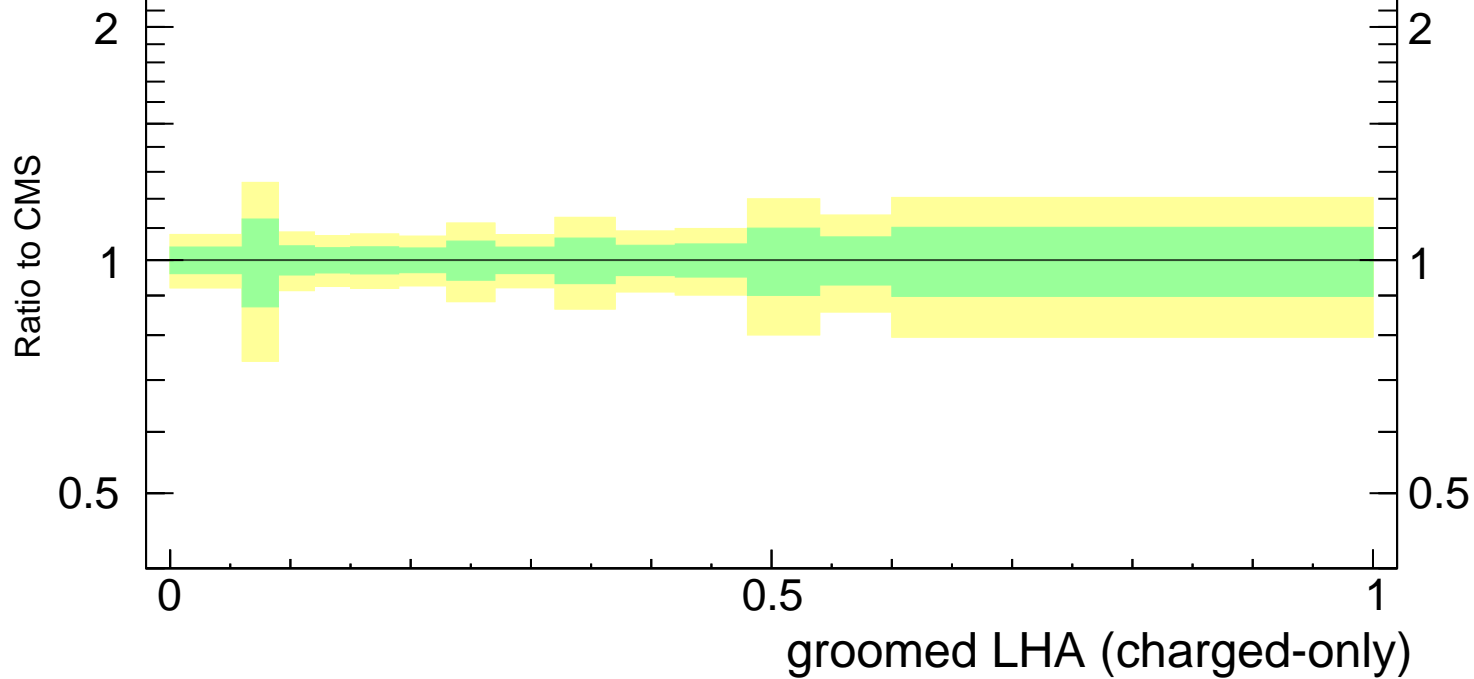

Groomed LHA $\lambda_{0.5}^1$ (charged only) (CMS jet substructure)

- CMS
- - □ Herwig 7.2.1 default
- - ▲ Pythia 8.308 default

CMS_2021_11920187

mcplots.cern.ch [arXiv:1306.3436]

Rivet 3.1.10, ≥ 2.9M events