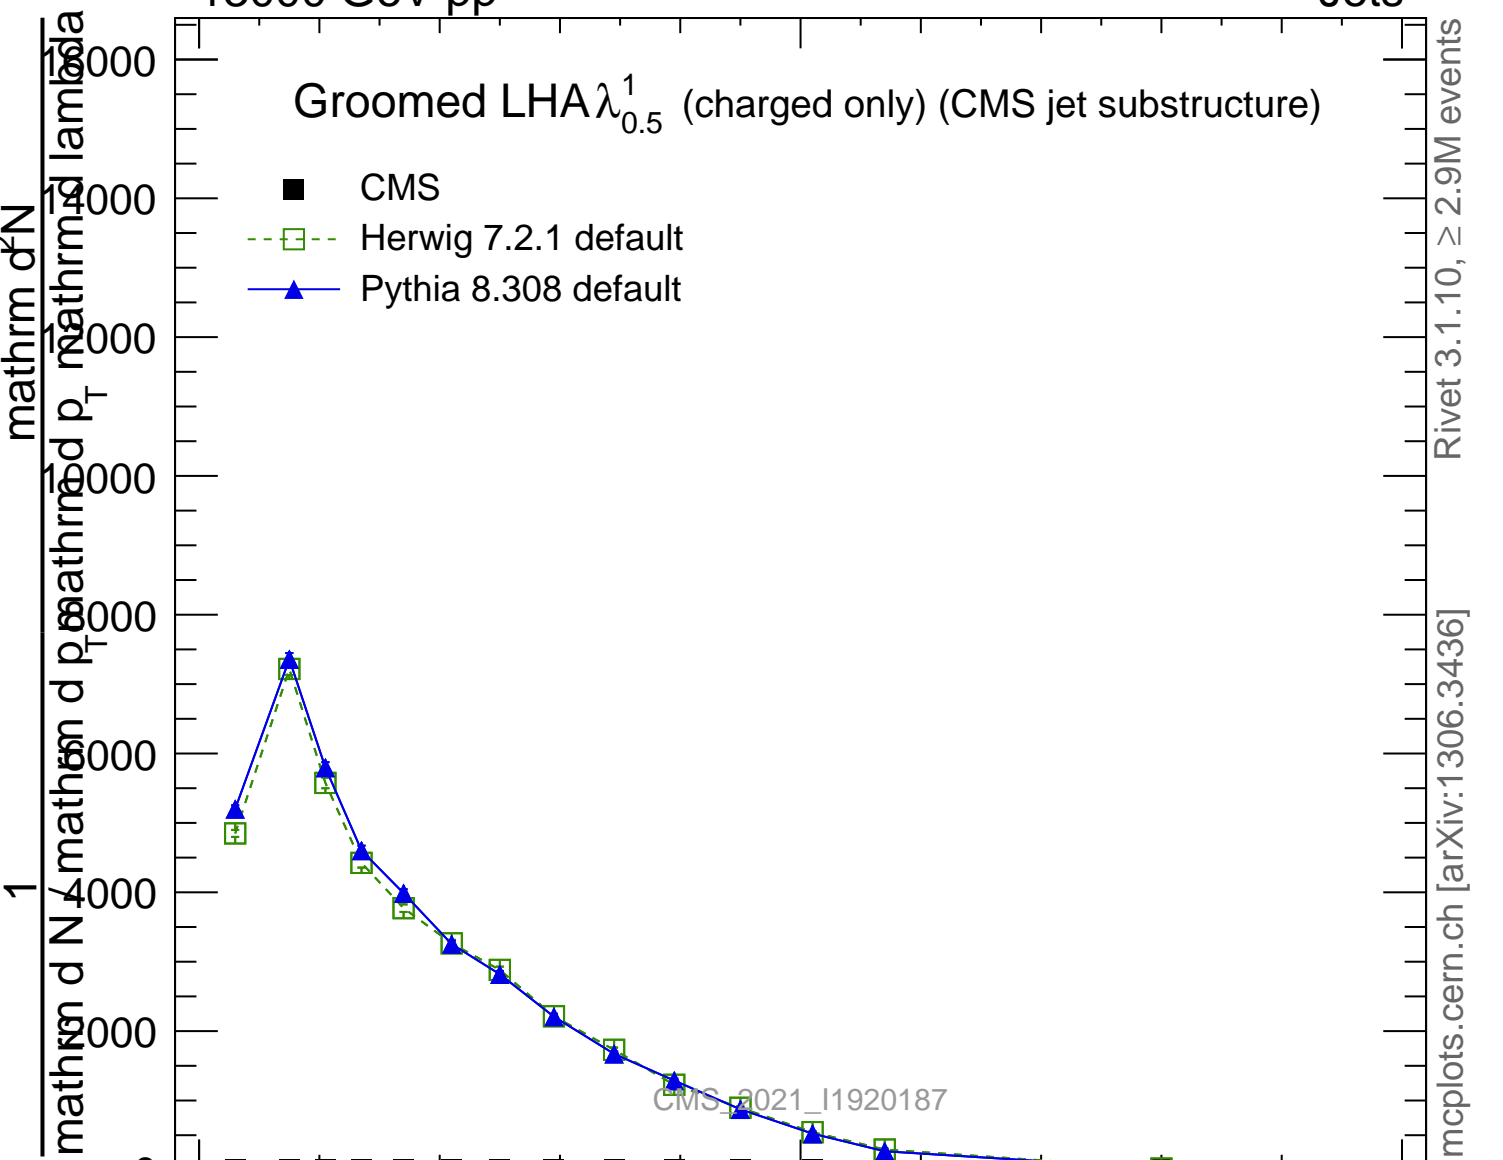

Groomed LHA $\lambda_{0.5}^1$ (charged only) (CMS jet substructure)

- CMS
- - □ Herwig 7.2.1 default
- - ▲ Pythia 8.308 default

CMS_2021_11920187

mcplots.cern.ch [arXiv:1306.3436]

Rivet 3.1.10, ≥ 2.9M events