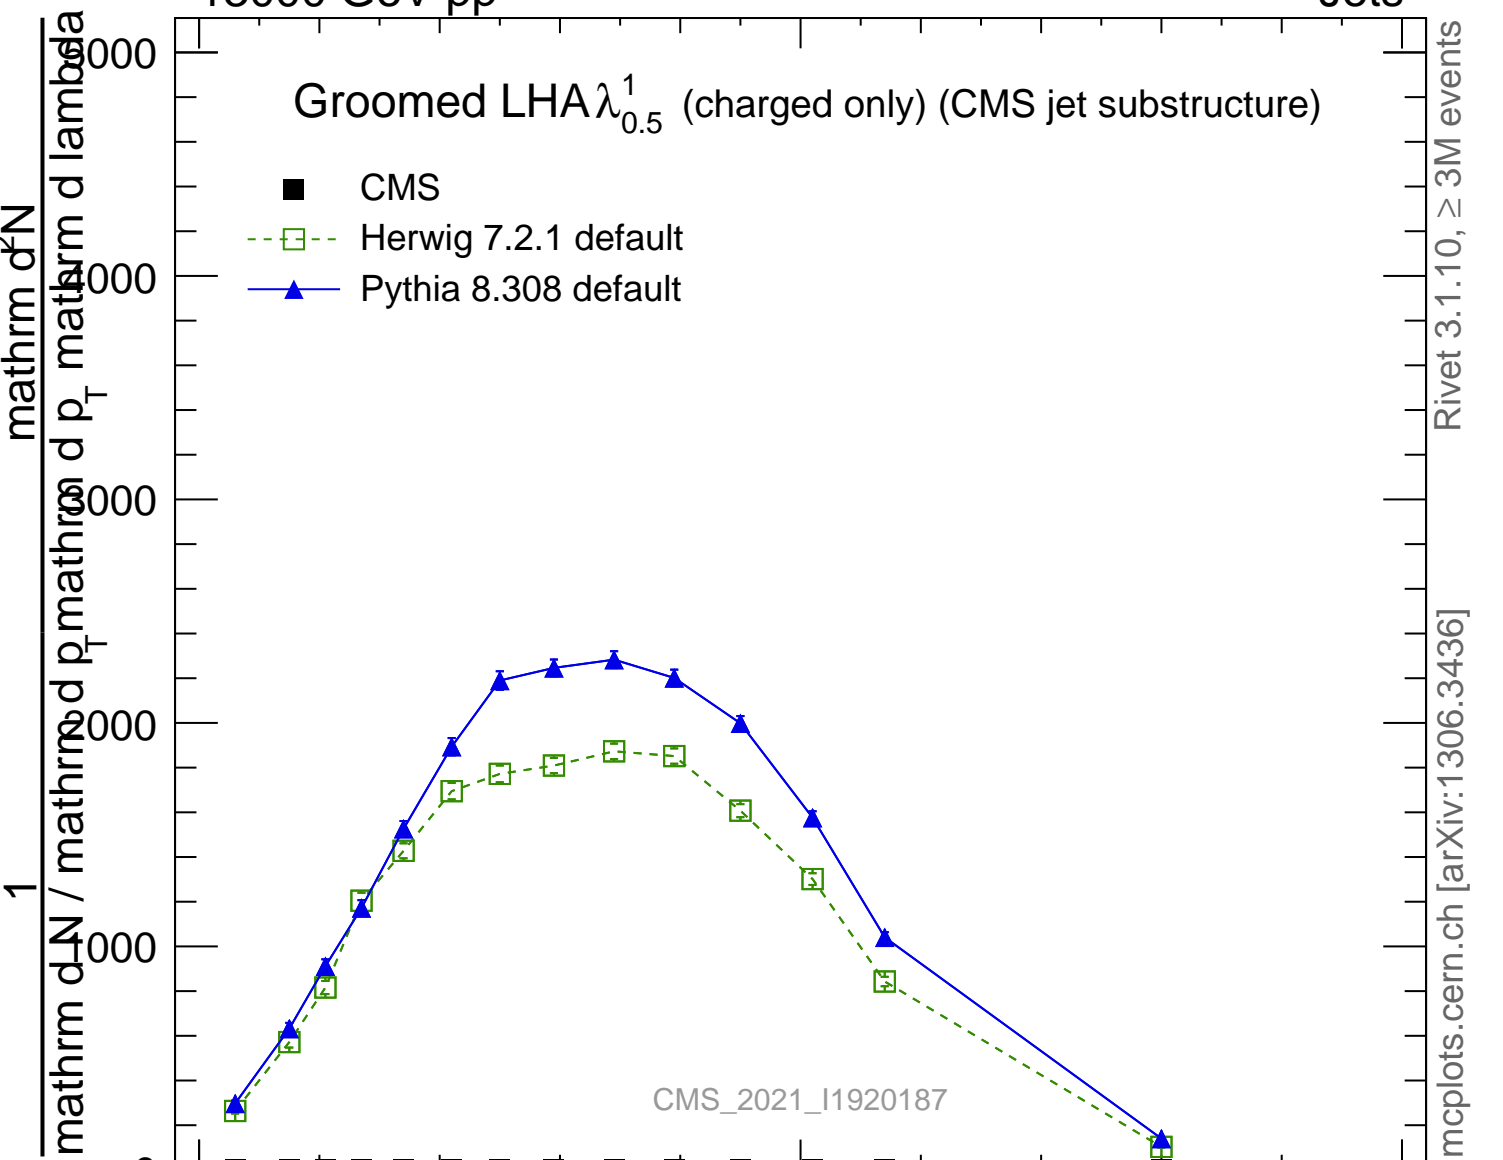

Groomed LHA $\lambda_{0.5}^1$ (charged only) (CMS jet substructure)

- CMS
- - □ Herwig 7.2.1 default
- - ▲ Pythia 8.308 default

Rivet 3.1.10, $\geq 3M$ events

mcplots.cern.ch [arXiv:1306.3436]