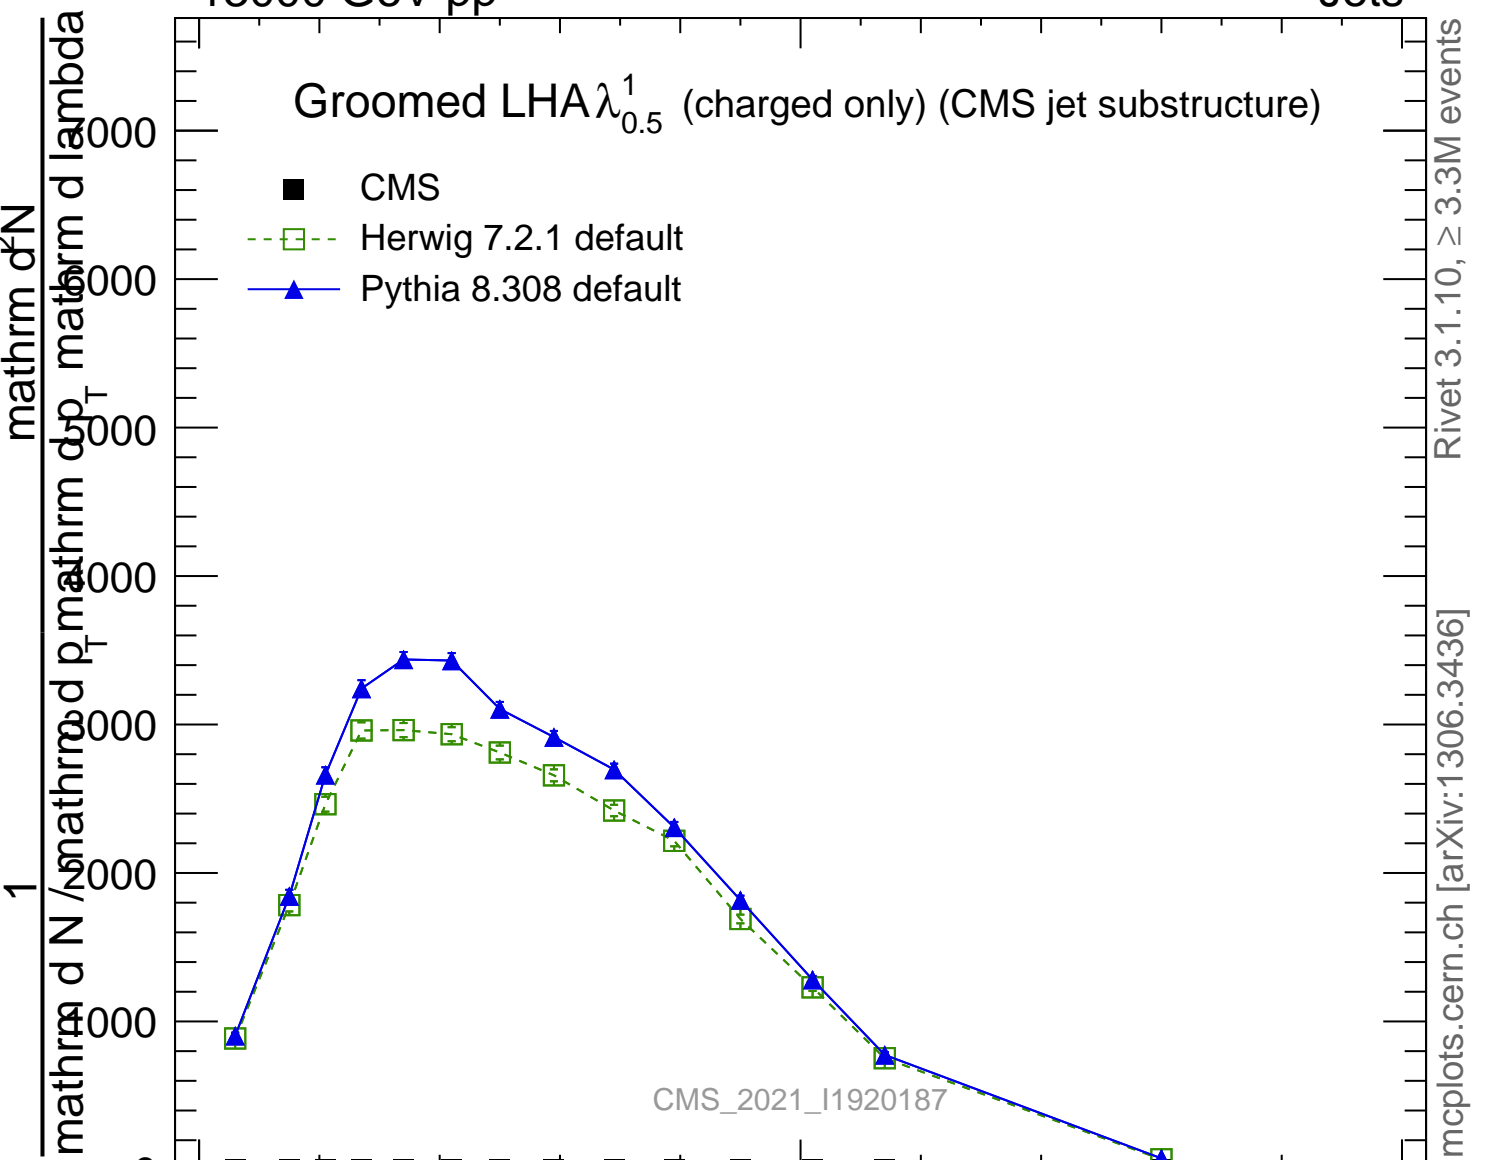

Groomed LHA $\lambda_{0.5}^1$ (charged only) (CMS jet substructure)

- CMS
- - □ Herwig 7.2.1 default
- - ▲ Pythia 8.308 default

Rivet 3.1.10, ≥ 3.3M events

mcplots.cern.ch [arXiv:1306.3436]