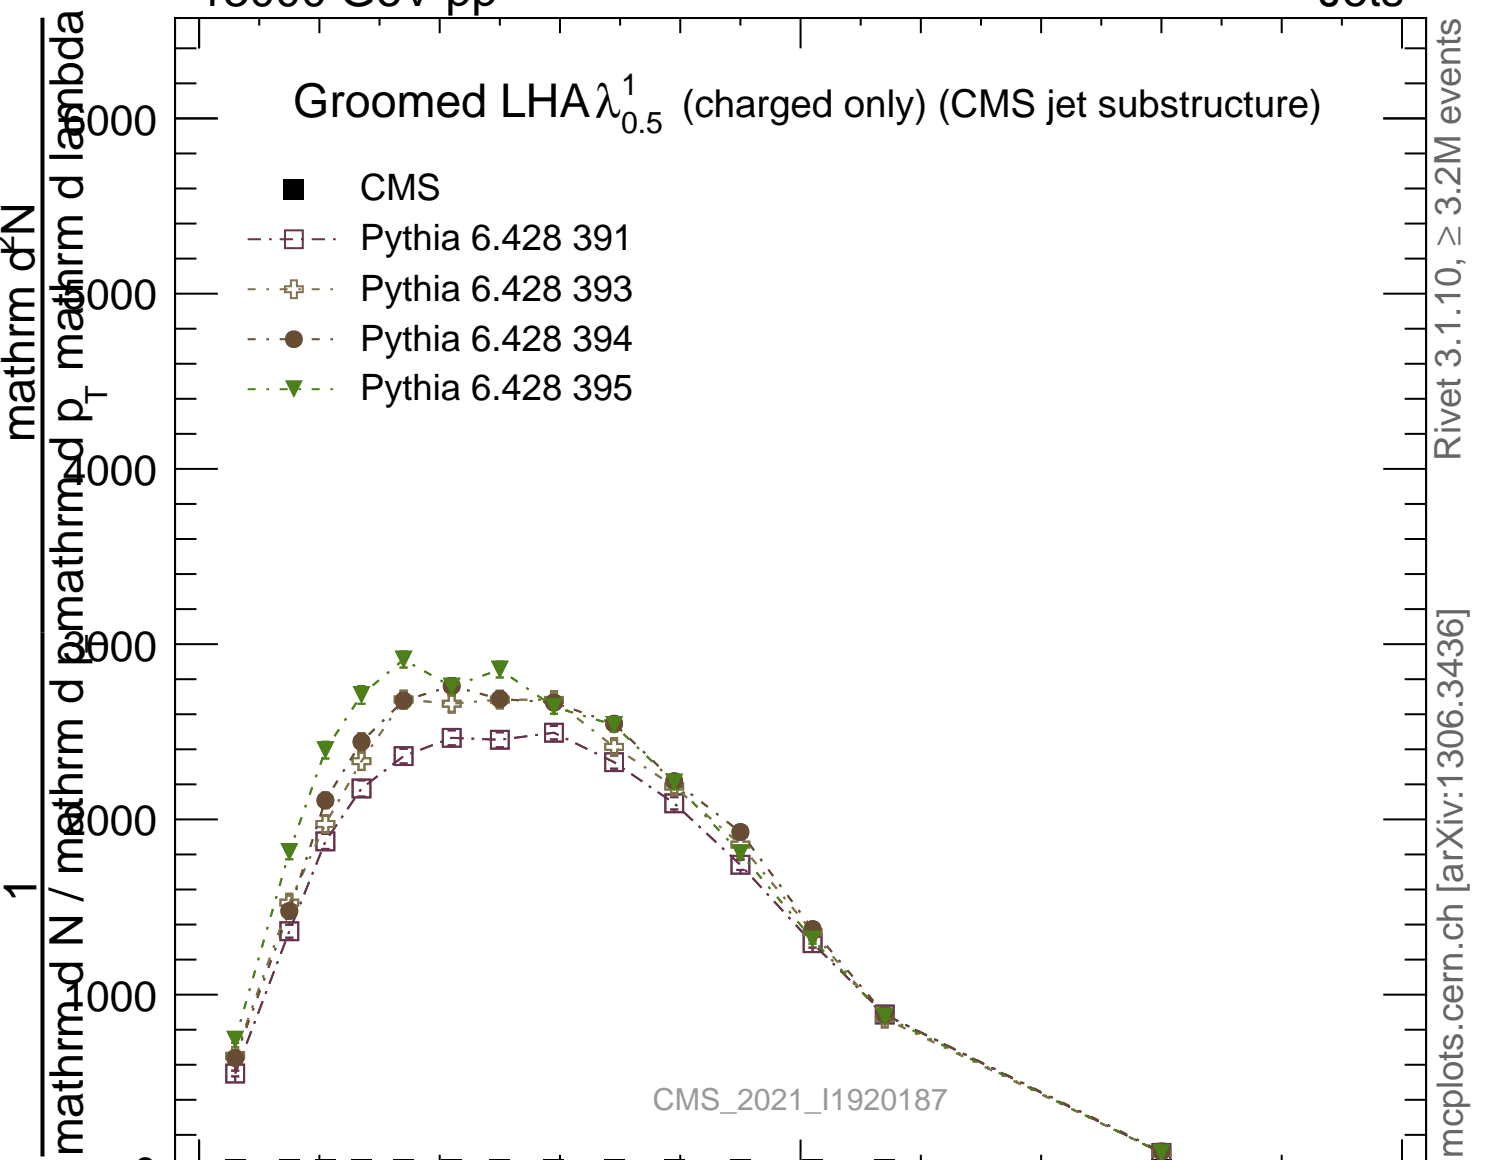

Groomed $LHA\lambda_{0.5}^1$ (charged only) (CMS jet substructure)

- CMS
- - □ - - Pythia 6.428 391
- - + - - Pythia 6.428 393
- - ● - - Pythia 6.428 394
- - ▼ - - Pythia 6.428 395

Rivet 3.1.10, ≥ 3.2M events

mcplots.cern.ch [arXiv:1306.3436]