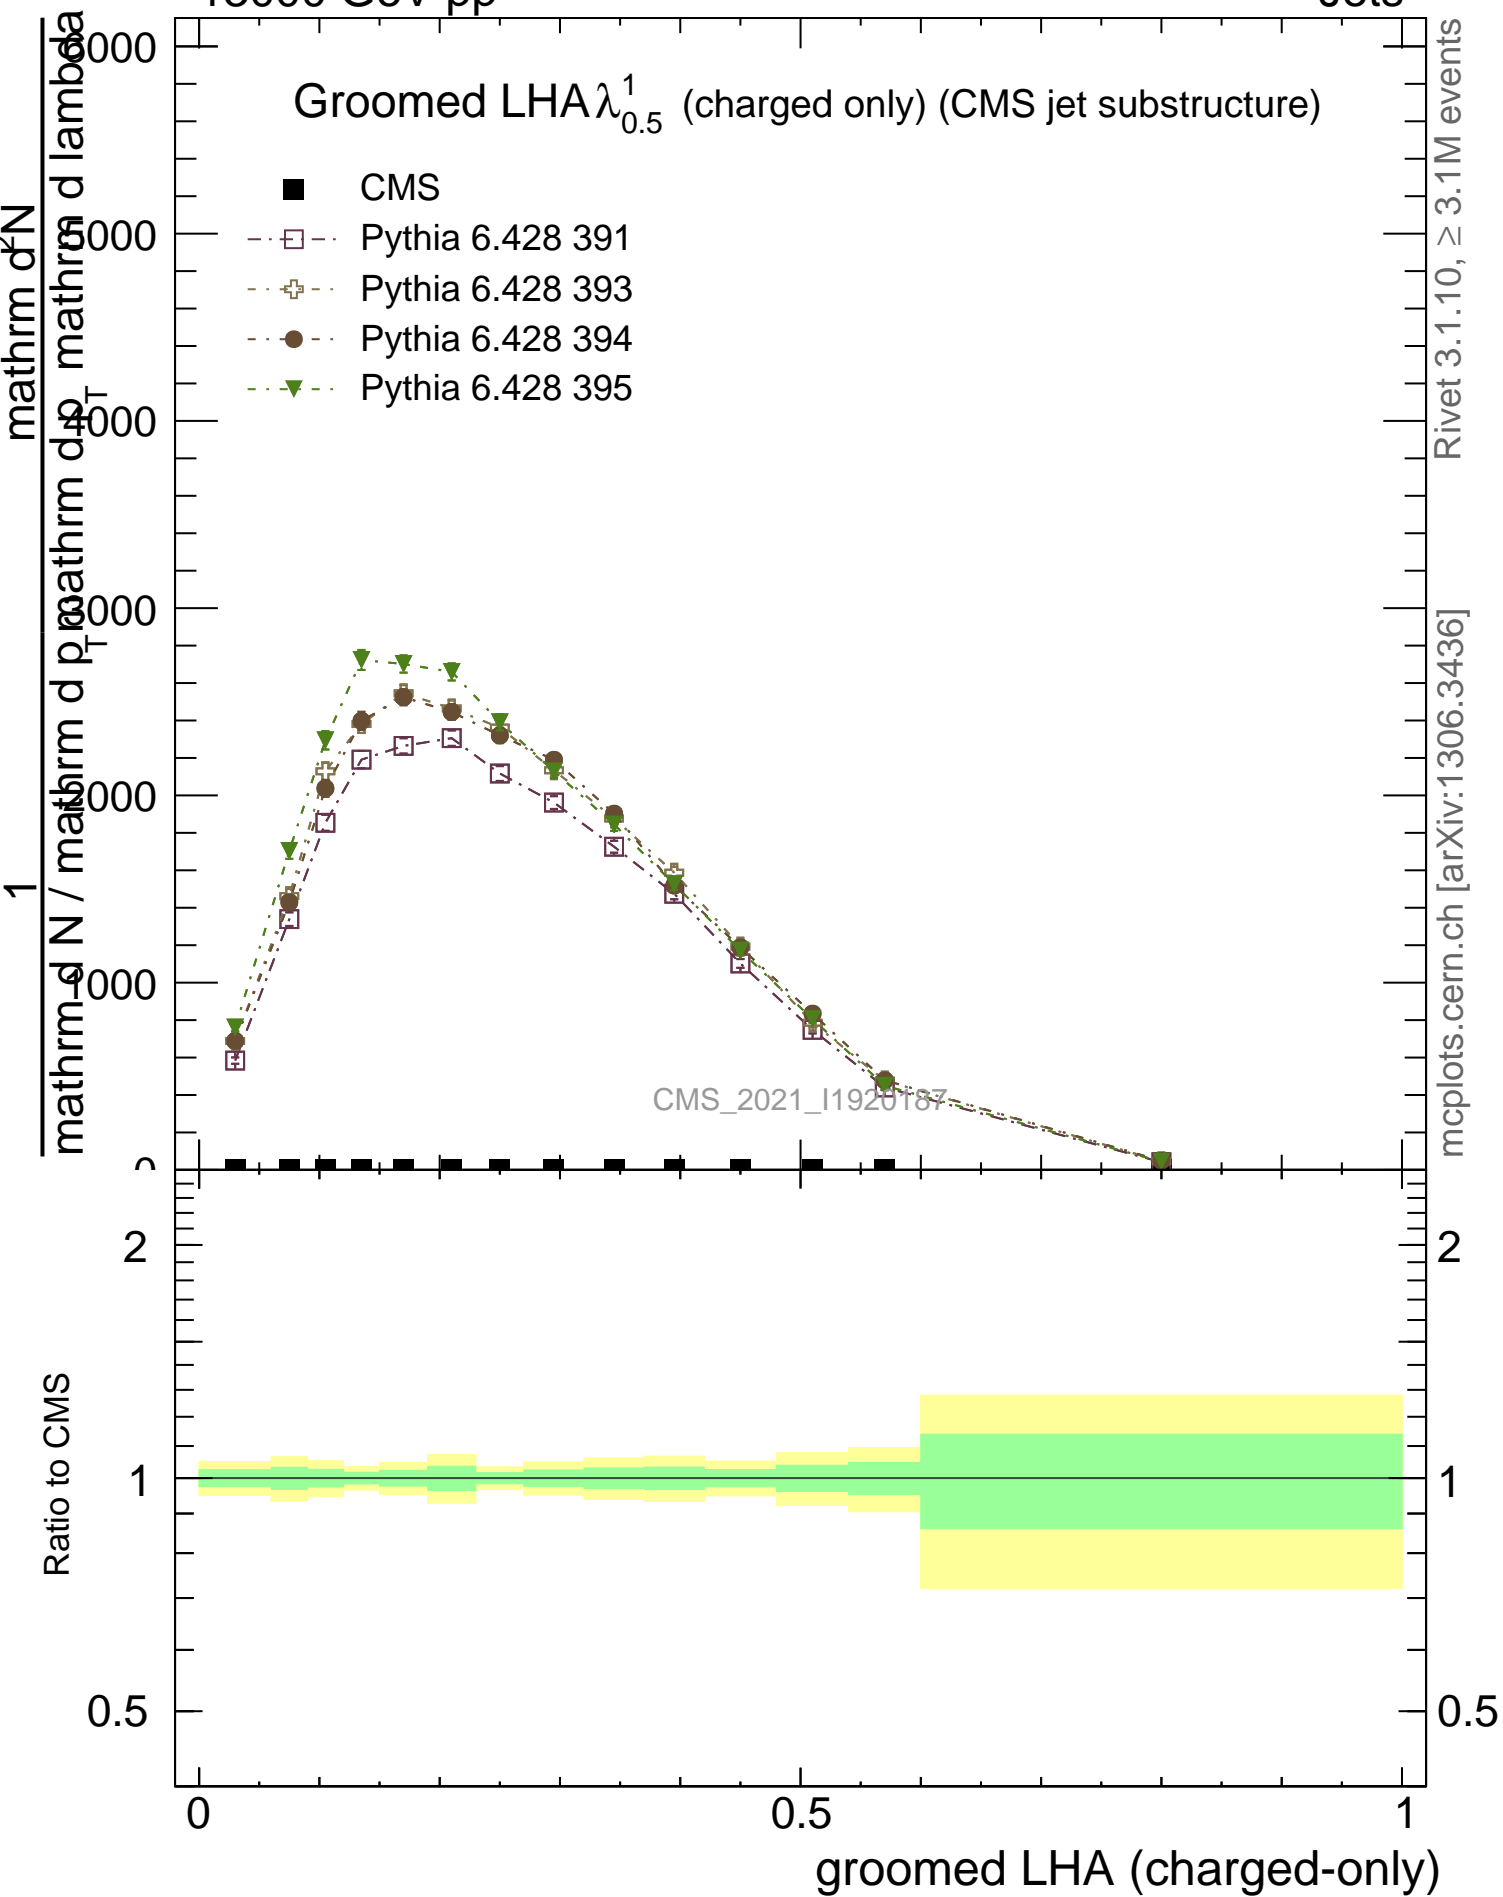

Groomed LHA $\lambda_{0.5}^1$ (charged only) (CMS jet substructure)

- CMS
- Pythia 6.428 391
- ⊕ Pythia 6.428 393
- Pythia 6.428 394
- ▼ Pythia 6.428 395

CMS_2021_I1920187

Rivet 3.1.10, ≥ 3.1M events
mcplots.cern.ch [arXiv:1306.3436]