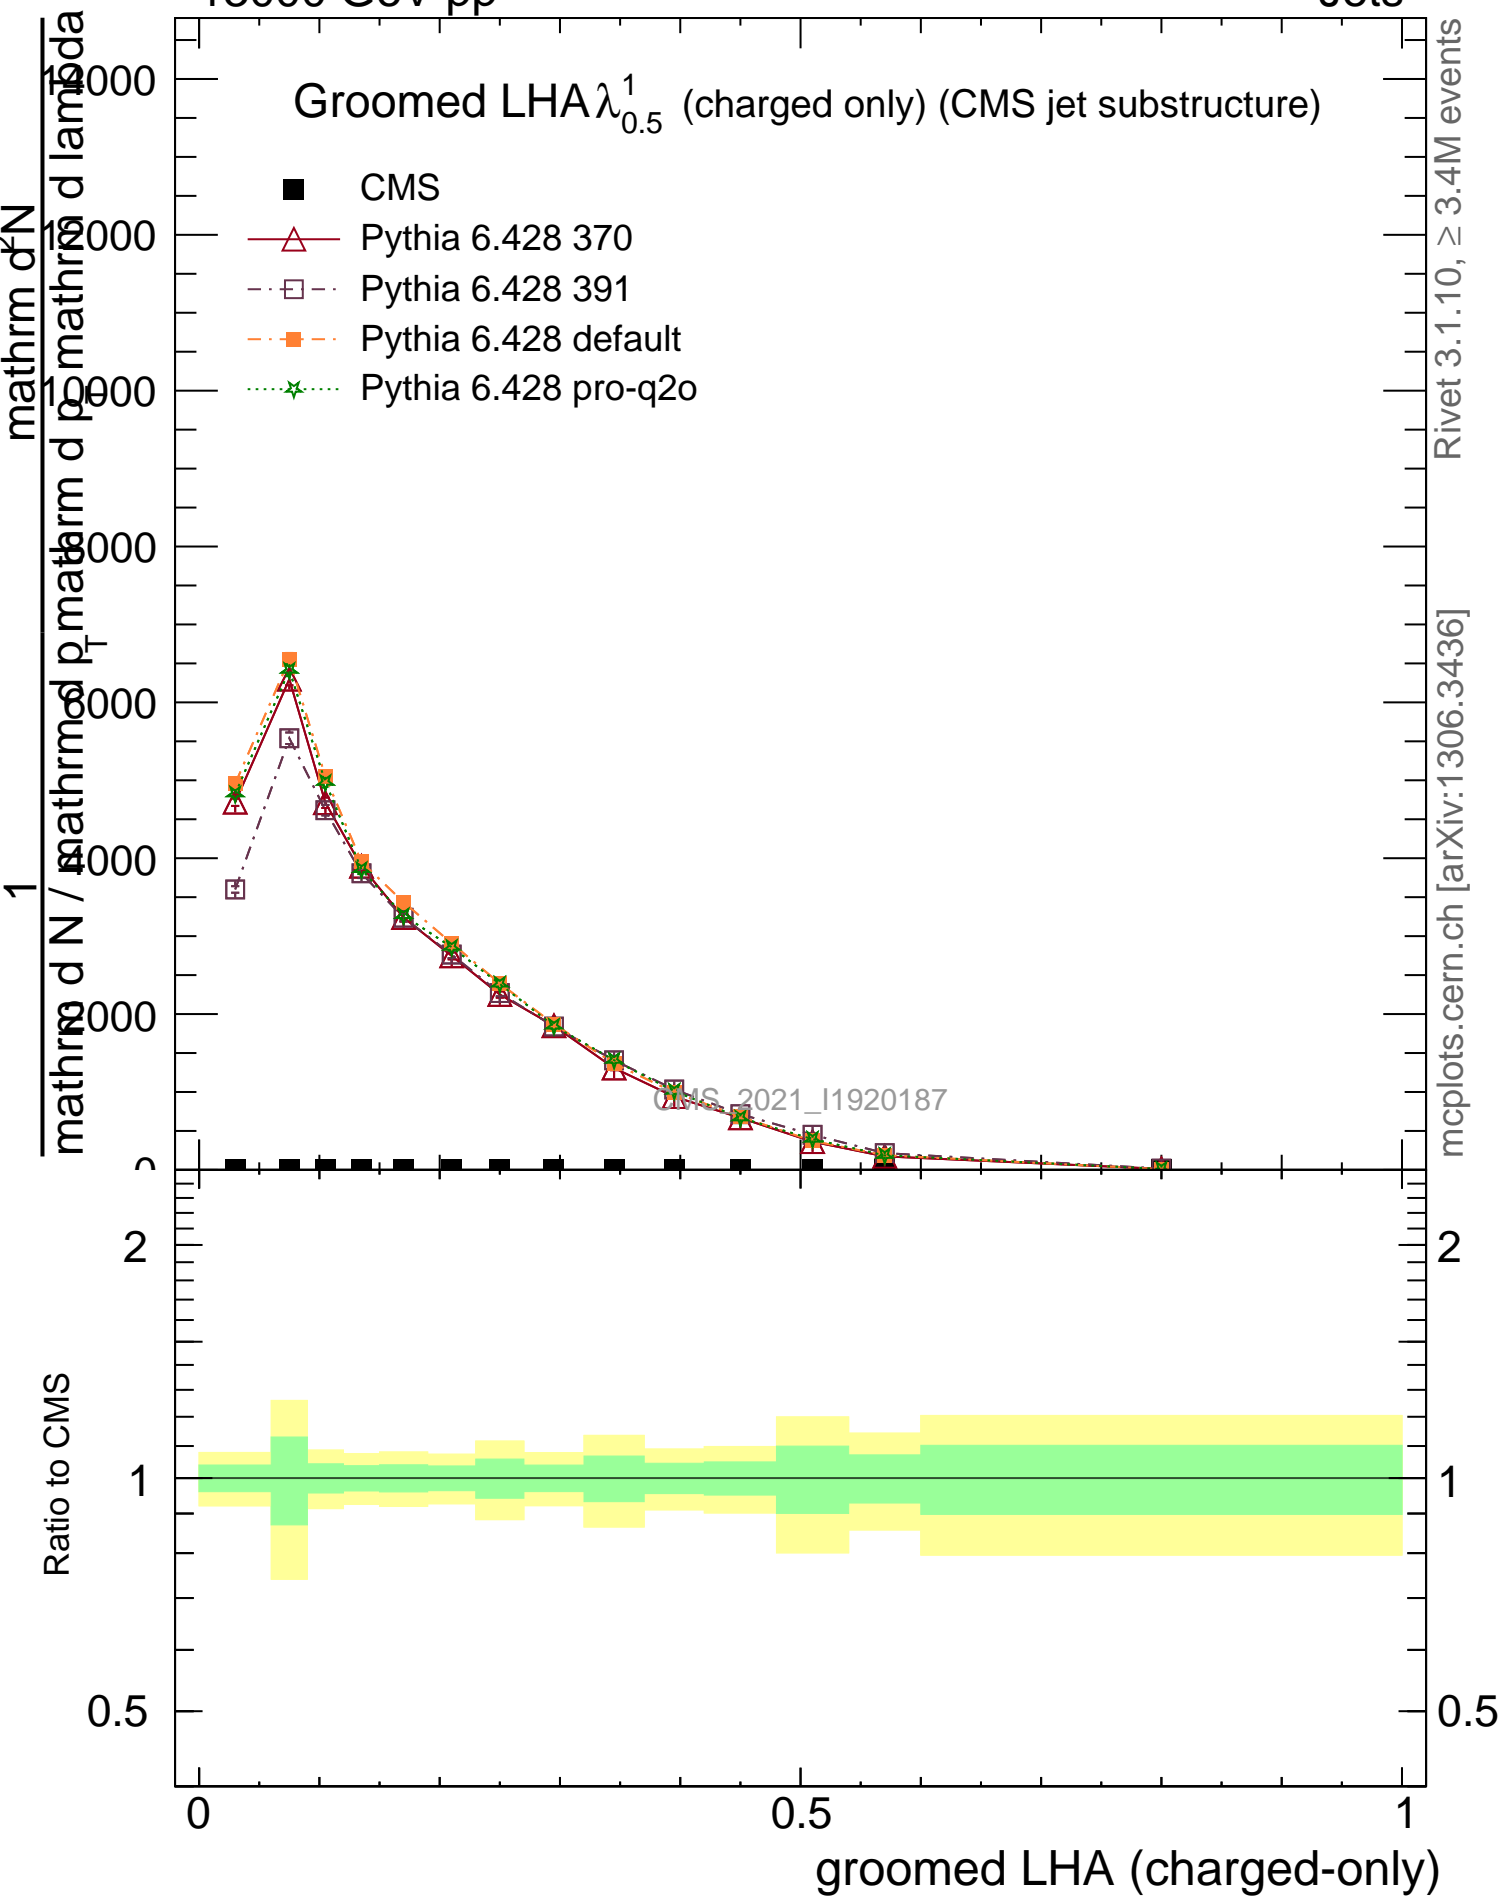

Groomed LHA $\lambda_{0.5}^1$ (charged only) (CMS jet substructure)

- CMS
- △ Pythia 6.428 370
- Pythia 6.428 391
- Pythia 6.428 default
- ☆ Pythia 6.428 pro-q2o

Rivet 3.1.10, $\geq 3.4M$ events

mcplots.cern.ch [arXiv:1306.3436]

2

0.5

groomed LHA (charged-only)