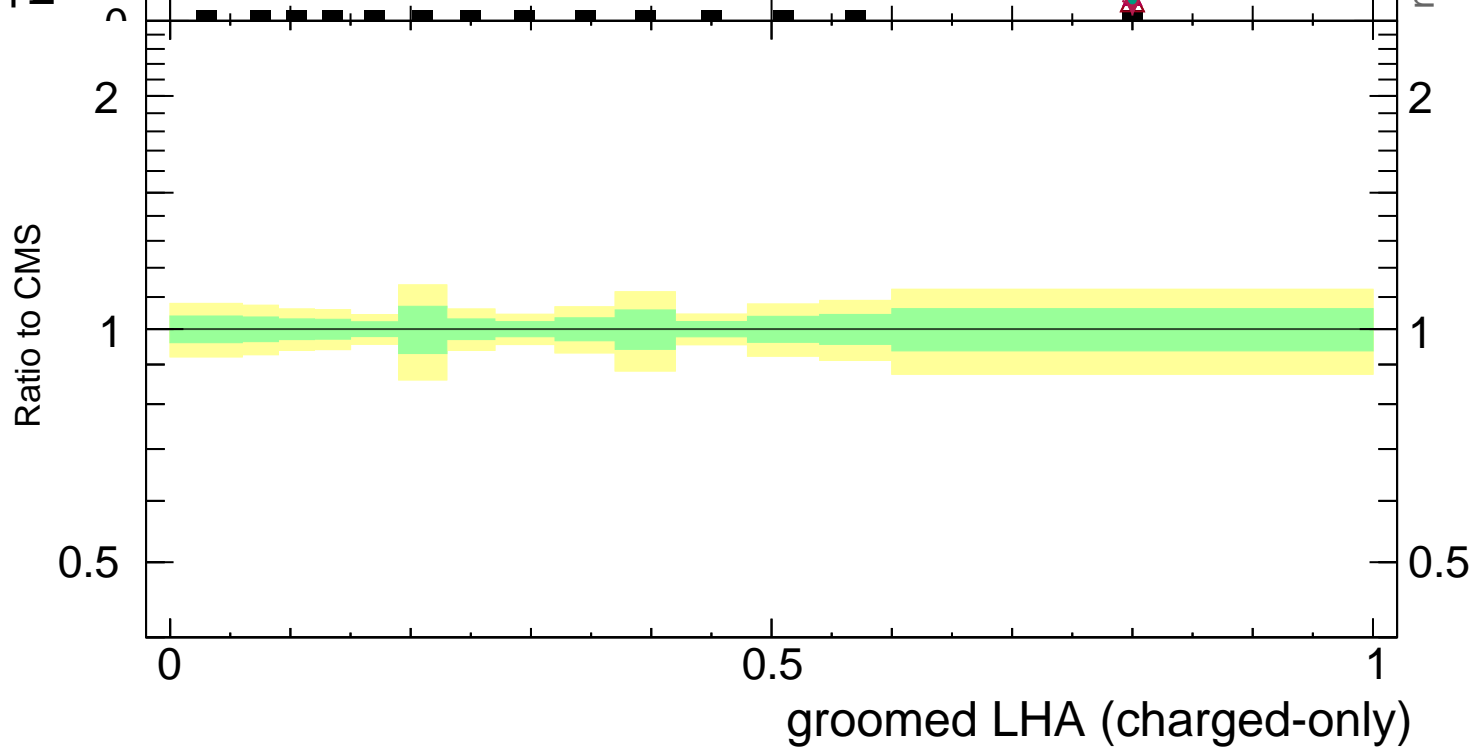

Groomed LHA $\lambda_{0.5}^1$ (charged only) (CMS jet substructure)

- CMS
- △ Pythia 6.428 370
- -▲ Pythia 6.428 371
- -▼ Pythia 6.428 372
- -● Pythia 6.428 376

Rivet 3.1.10, ≥ 2.5M events

mcplots.cern.ch [arXiv:1306.3436]