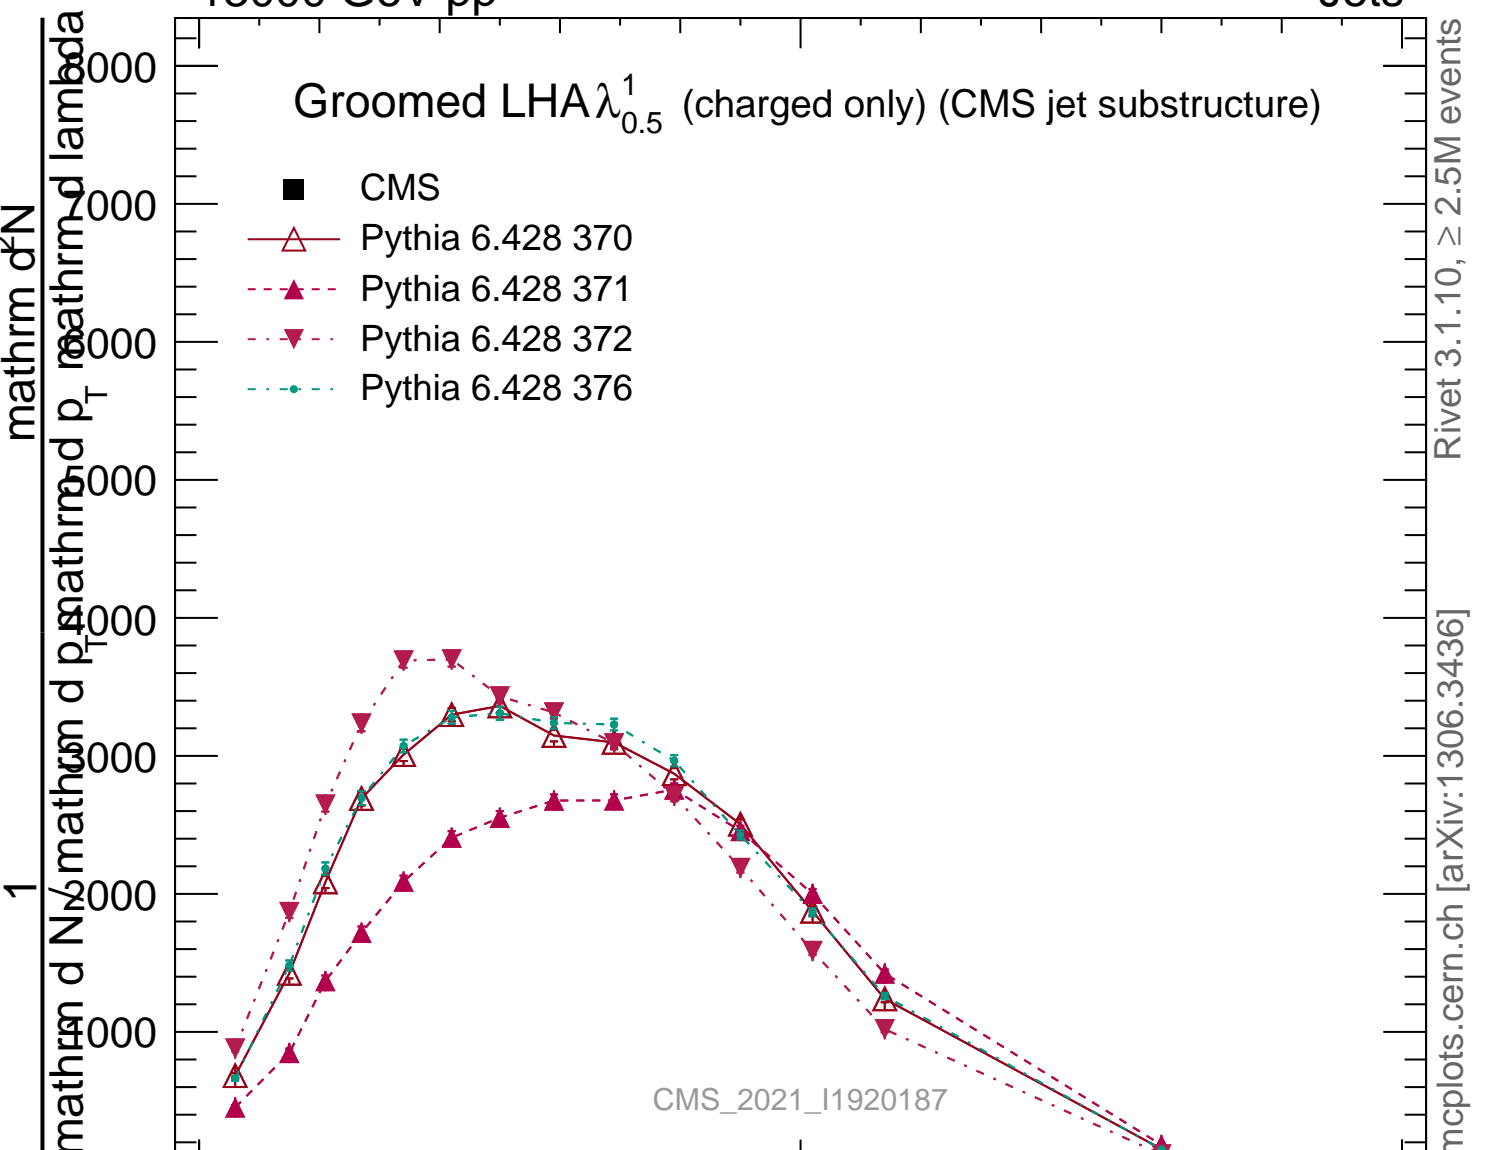

Groomed LHA $\lambda_{0.5}^1$ (charged only) (CMS jet substructure)

- CMS
- △ Pythia 6.428 370
- -▲ Pythia 6.428 371
- -▼ Pythia 6.428 372
- -● Pythia 6.428 376

Rivet 3.1.10, ≥ 2.5M events

mcplots.cern.ch [arXiv:1306.3436]