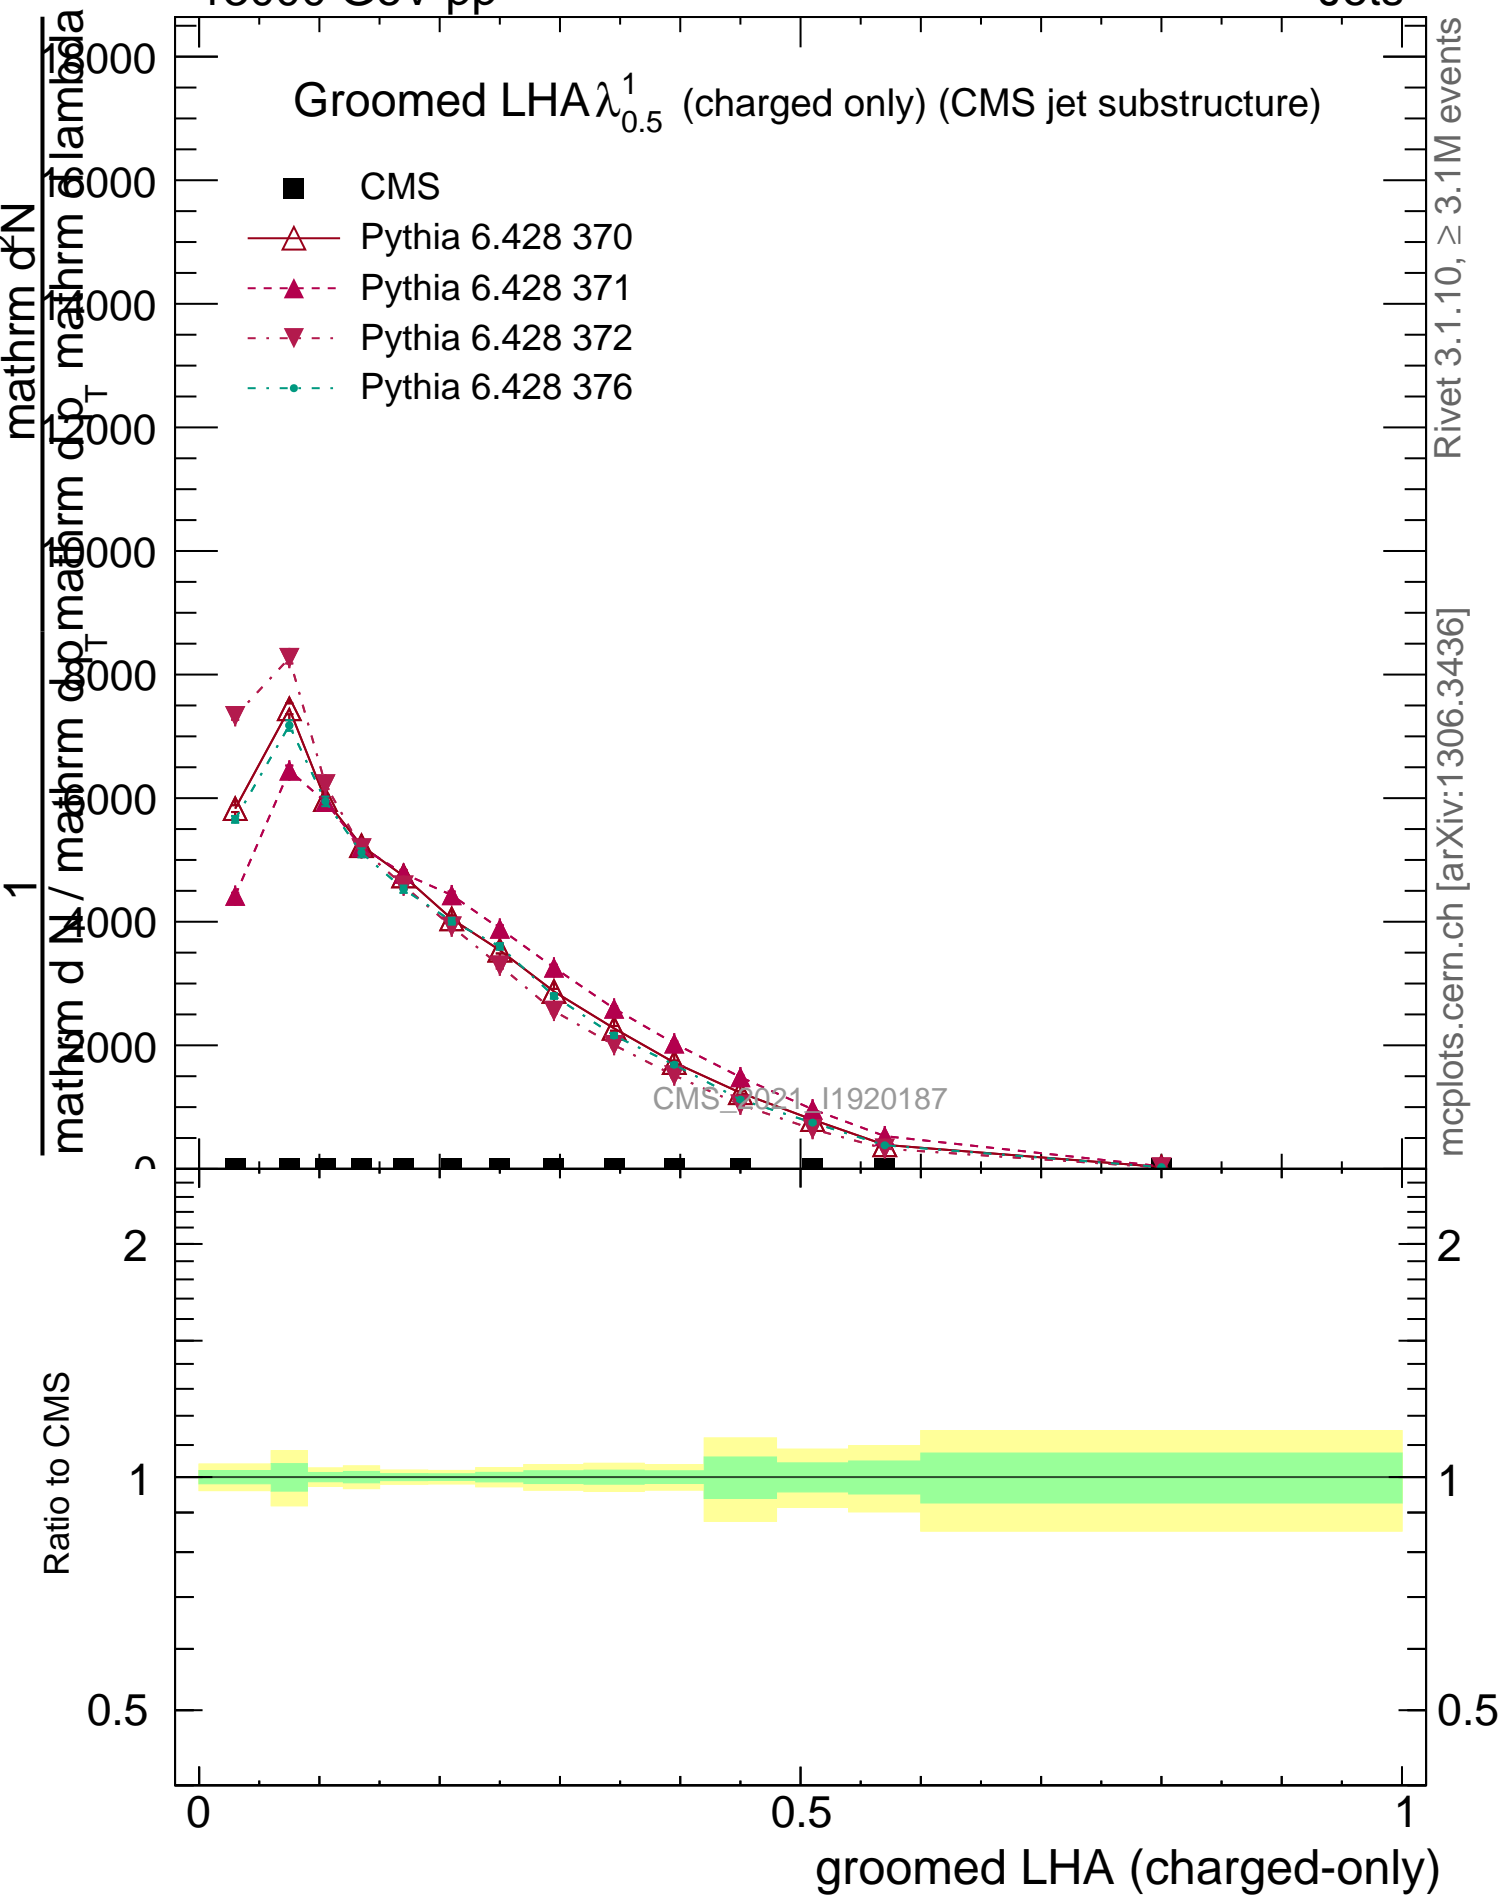

### Groomed LHA $\lambda_{0.5}^1$ (charged only) (CMS jet substructure)

- CMS
- △— Pythia 6.428 370
- -▲- - Pythia 6.428 371
- -▼- - Pythia 6.428 372
- -●- - Pythia 6.428 376

Rivet 3.1.10, ≥ 3.1M events  
mcplots.cern.ch [arXiv:1306.3436]