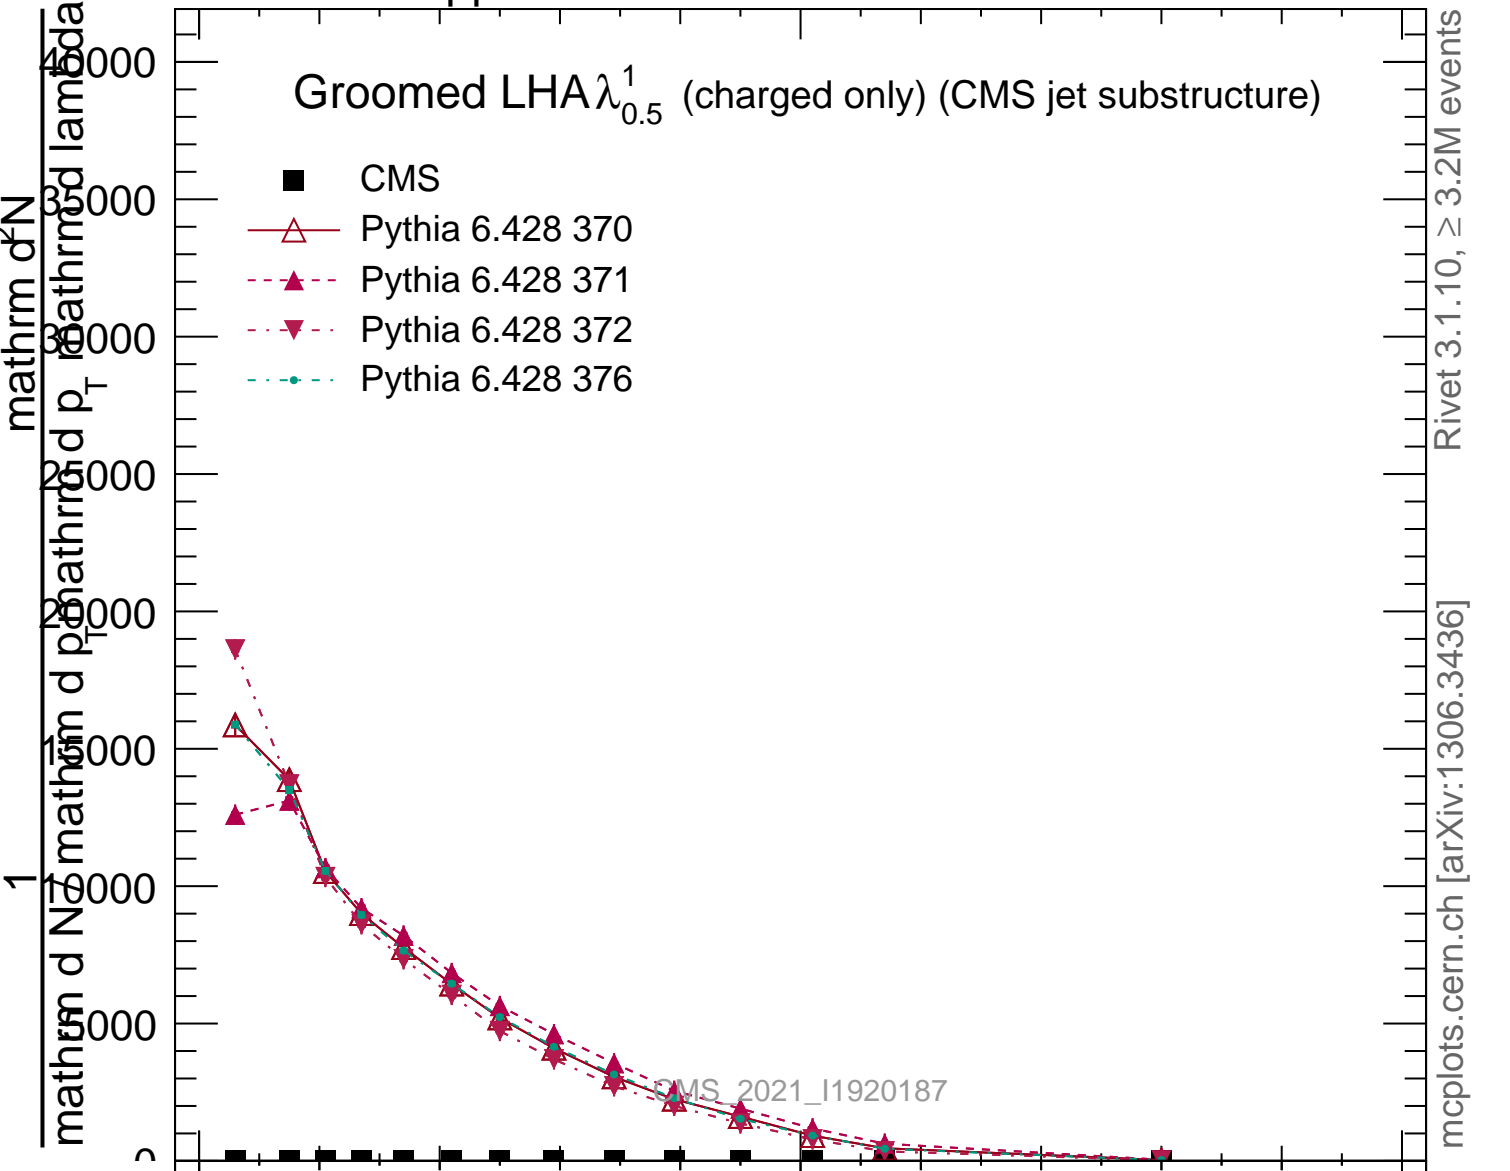

13000 GeV pp

Jets

Groomed LHA $\lambda_{0.5}^1$ (charged only) (CMS jet substructure)

- CMS
- △ Pythia 6.428 370
- ▲ Pythia 6.428 371
- ▼ Pythia 6.428 372
- Pythia 6.428 376

mcplots.cern.ch [arXiv:1306.3436]