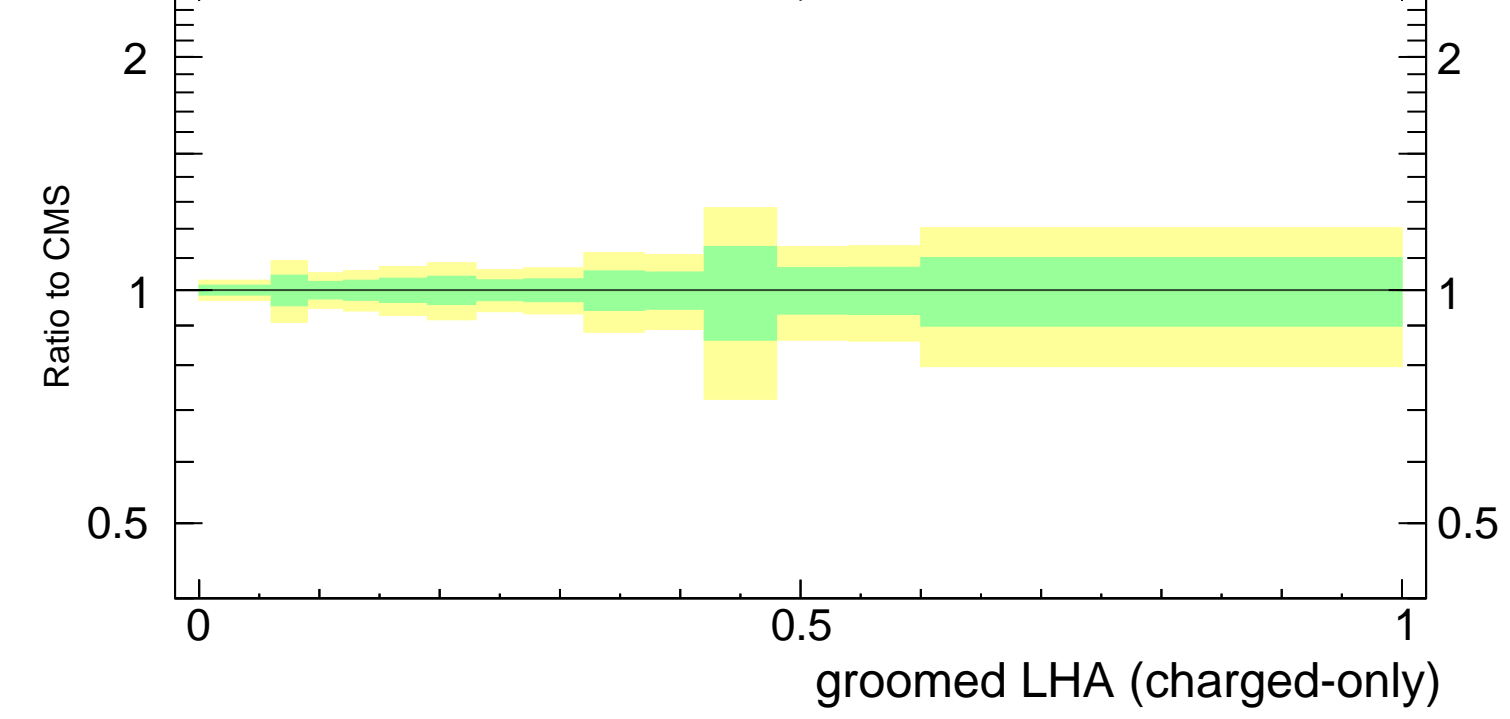

13000 GeV pp

Jets

Groomed LHA $\lambda_{0.5}^1$ (charged only) (CMS jet substructure)

- CMS
- △ Pythia 6.428 370
- ▲ Pythia 6.428 371
- ▼ Pythia 6.428 372
- Pythia 6.428 376

mcplots.cern.ch [arXiv:1306.3436]