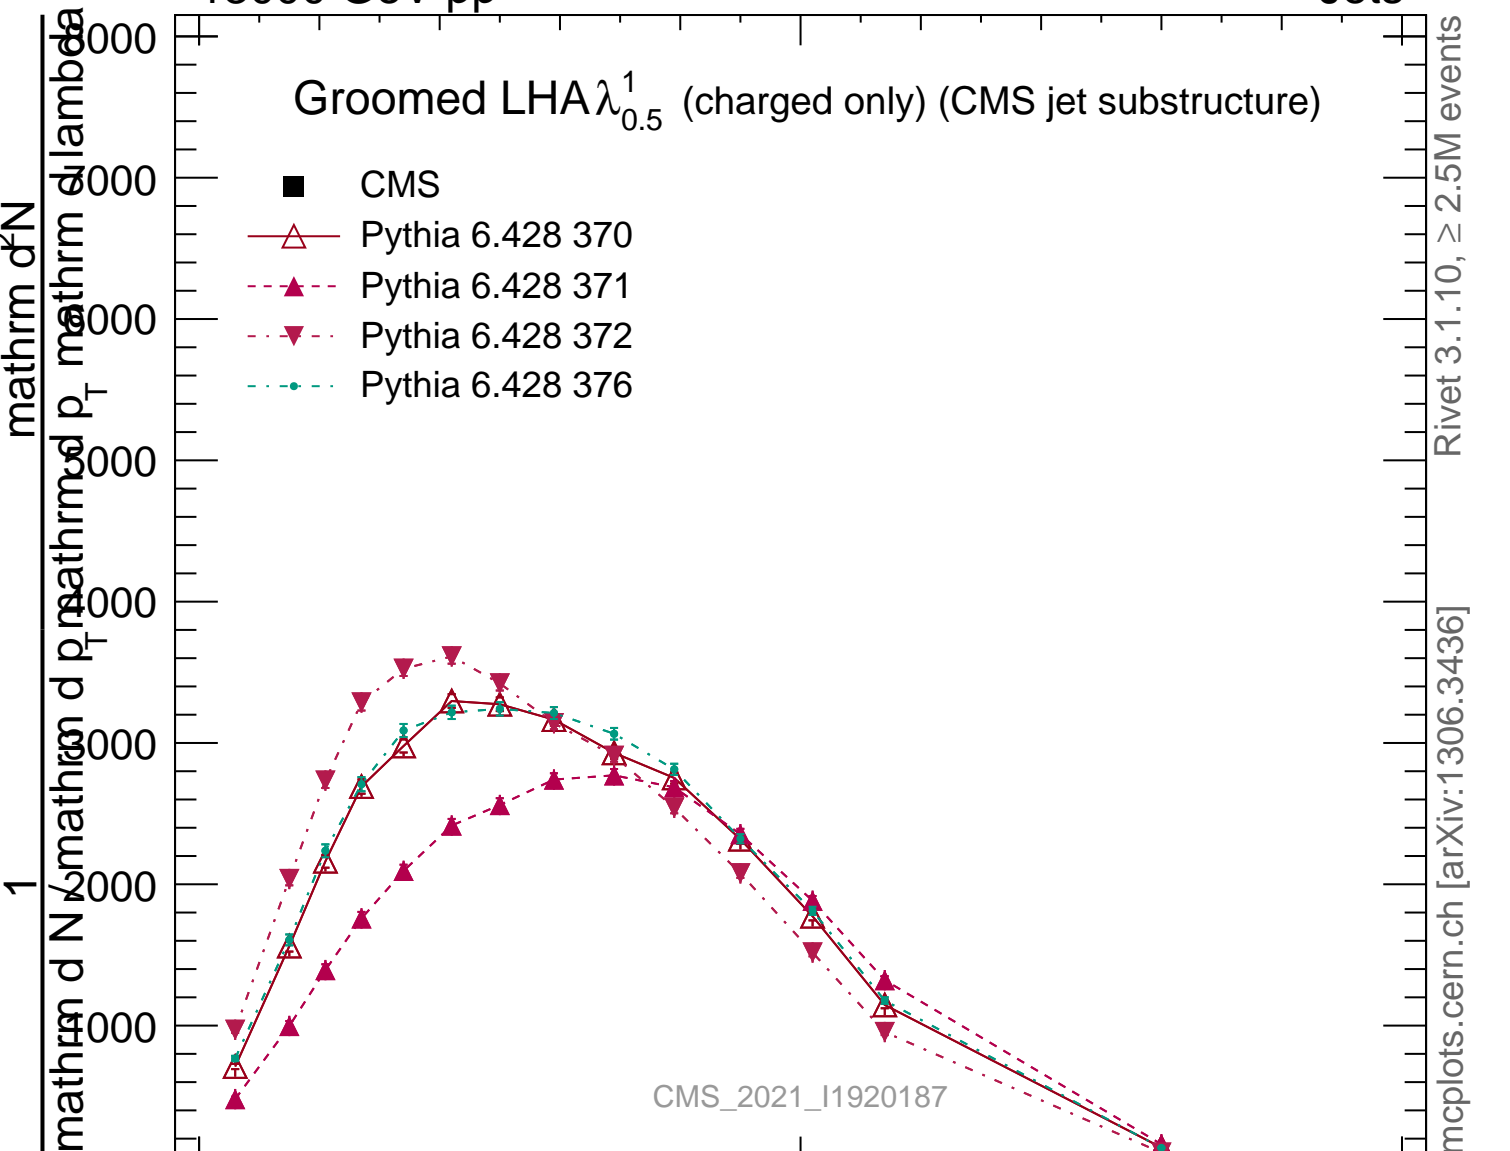

13000 GeV pp

Jets

Groomed LHA $\lambda_{0.5}^1$ (charged only) (CMS jet substructure)

- CMS
- △ Pythia 6.428 370
- -▲ Pythia 6.428 371
- ·▼ Pythia 6.428 372
- ·● Pythia 6.428 376

Rivet 3.1.10, ≥ 2.5M events

mcplots.cern.ch [arXiv:1306.3436]