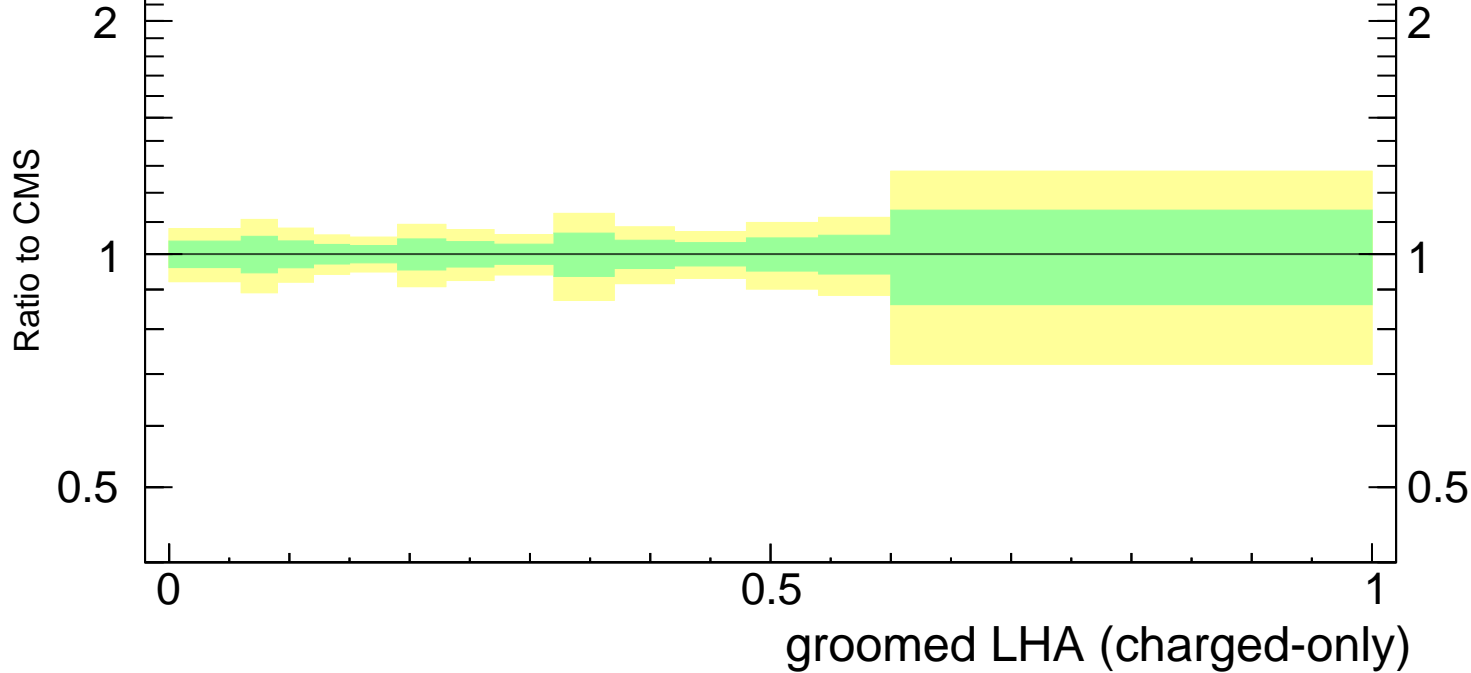

13000 GeV pp

Jets

Groomed LHA $\lambda_{0.5}^1$ (charged only) (CMS jet substructure)

- CMS
- △ Pythia 6.428 370
- -▲ Pythia 6.428 371
- ·▼ Pythia 6.428 372
- ·● Pythia 6.428 376

Rivet 3.1.10, ≥ 2.5M events