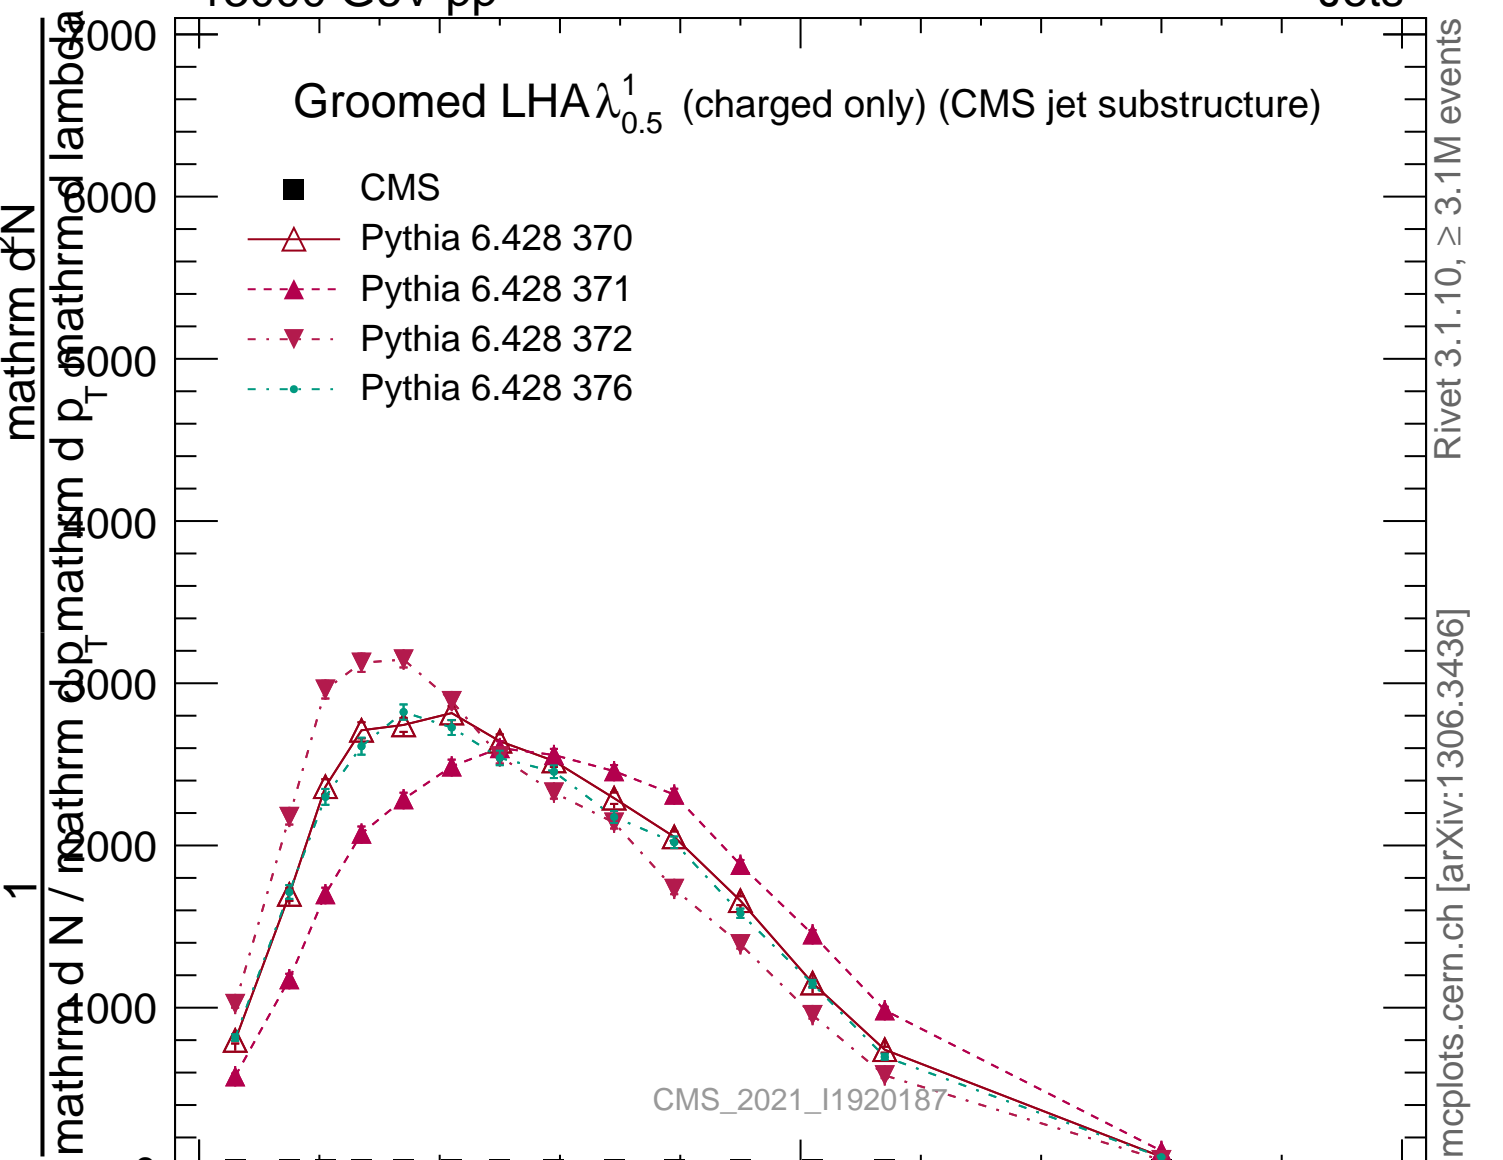

Groomed LHA $\lambda_{0.5}^1$ (charged only) (CMS jet substructure)

- CMS
- △— Pythia 6.428 370
- -▲- - Pythia 6.428 371
- -▼- - Pythia 6.428 372
- ···●··· Pythia 6.428 376

Rivet 3.1.10, ≥ 3.1M events

mcplots.cern.ch [arXiv:1306.3436]