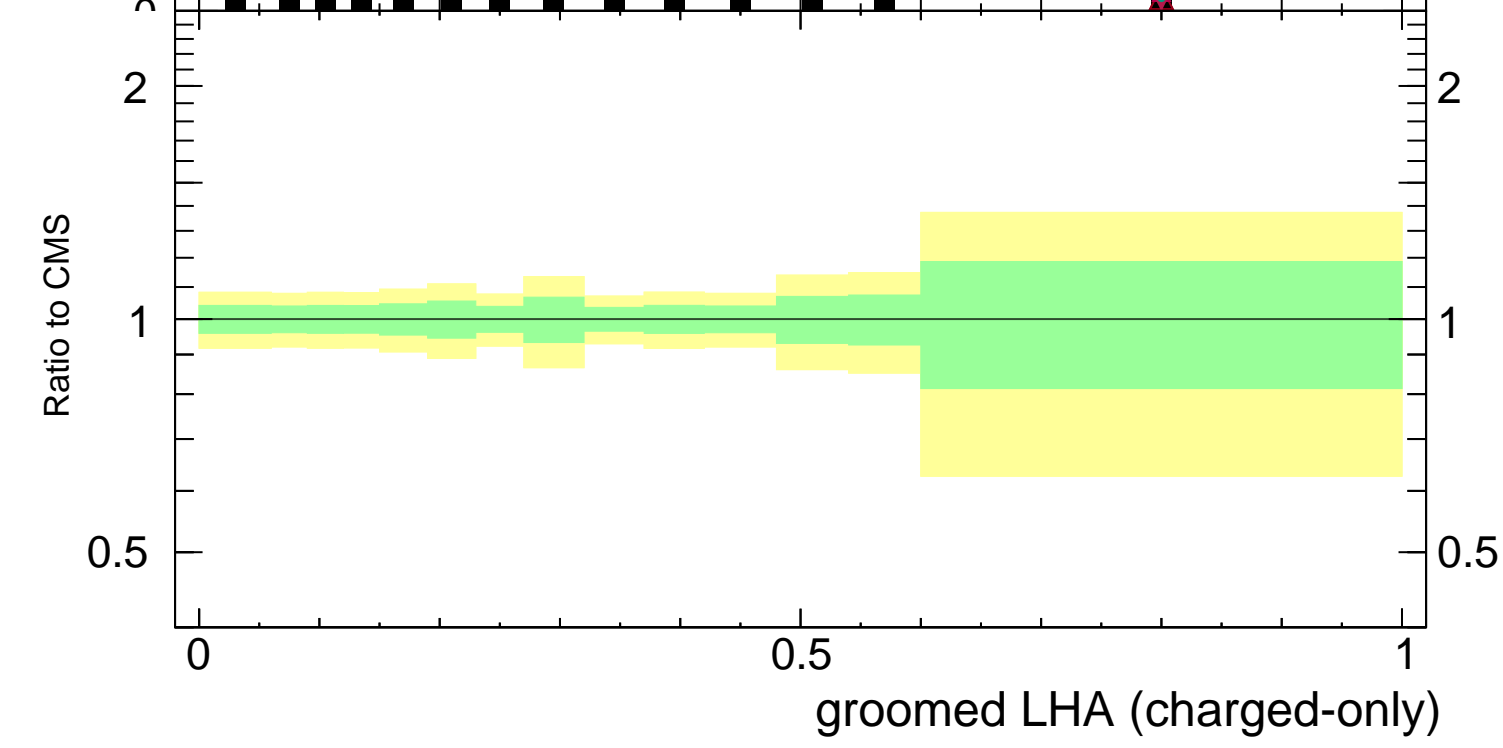

Groomed LHA $\lambda_{0.5}^1$ (charged only) (CMS jet substructure)

- CMS
- △— Pythia 6.428 370
- -▲- - Pythia 6.428 371
- -▼- - Pythia 6.428 372
- ···●··· Pythia 6.428 376

Rivet 3.1.10, ≥ 3.1M events

mcplots.cern.ch [arXiv:1306.3436]