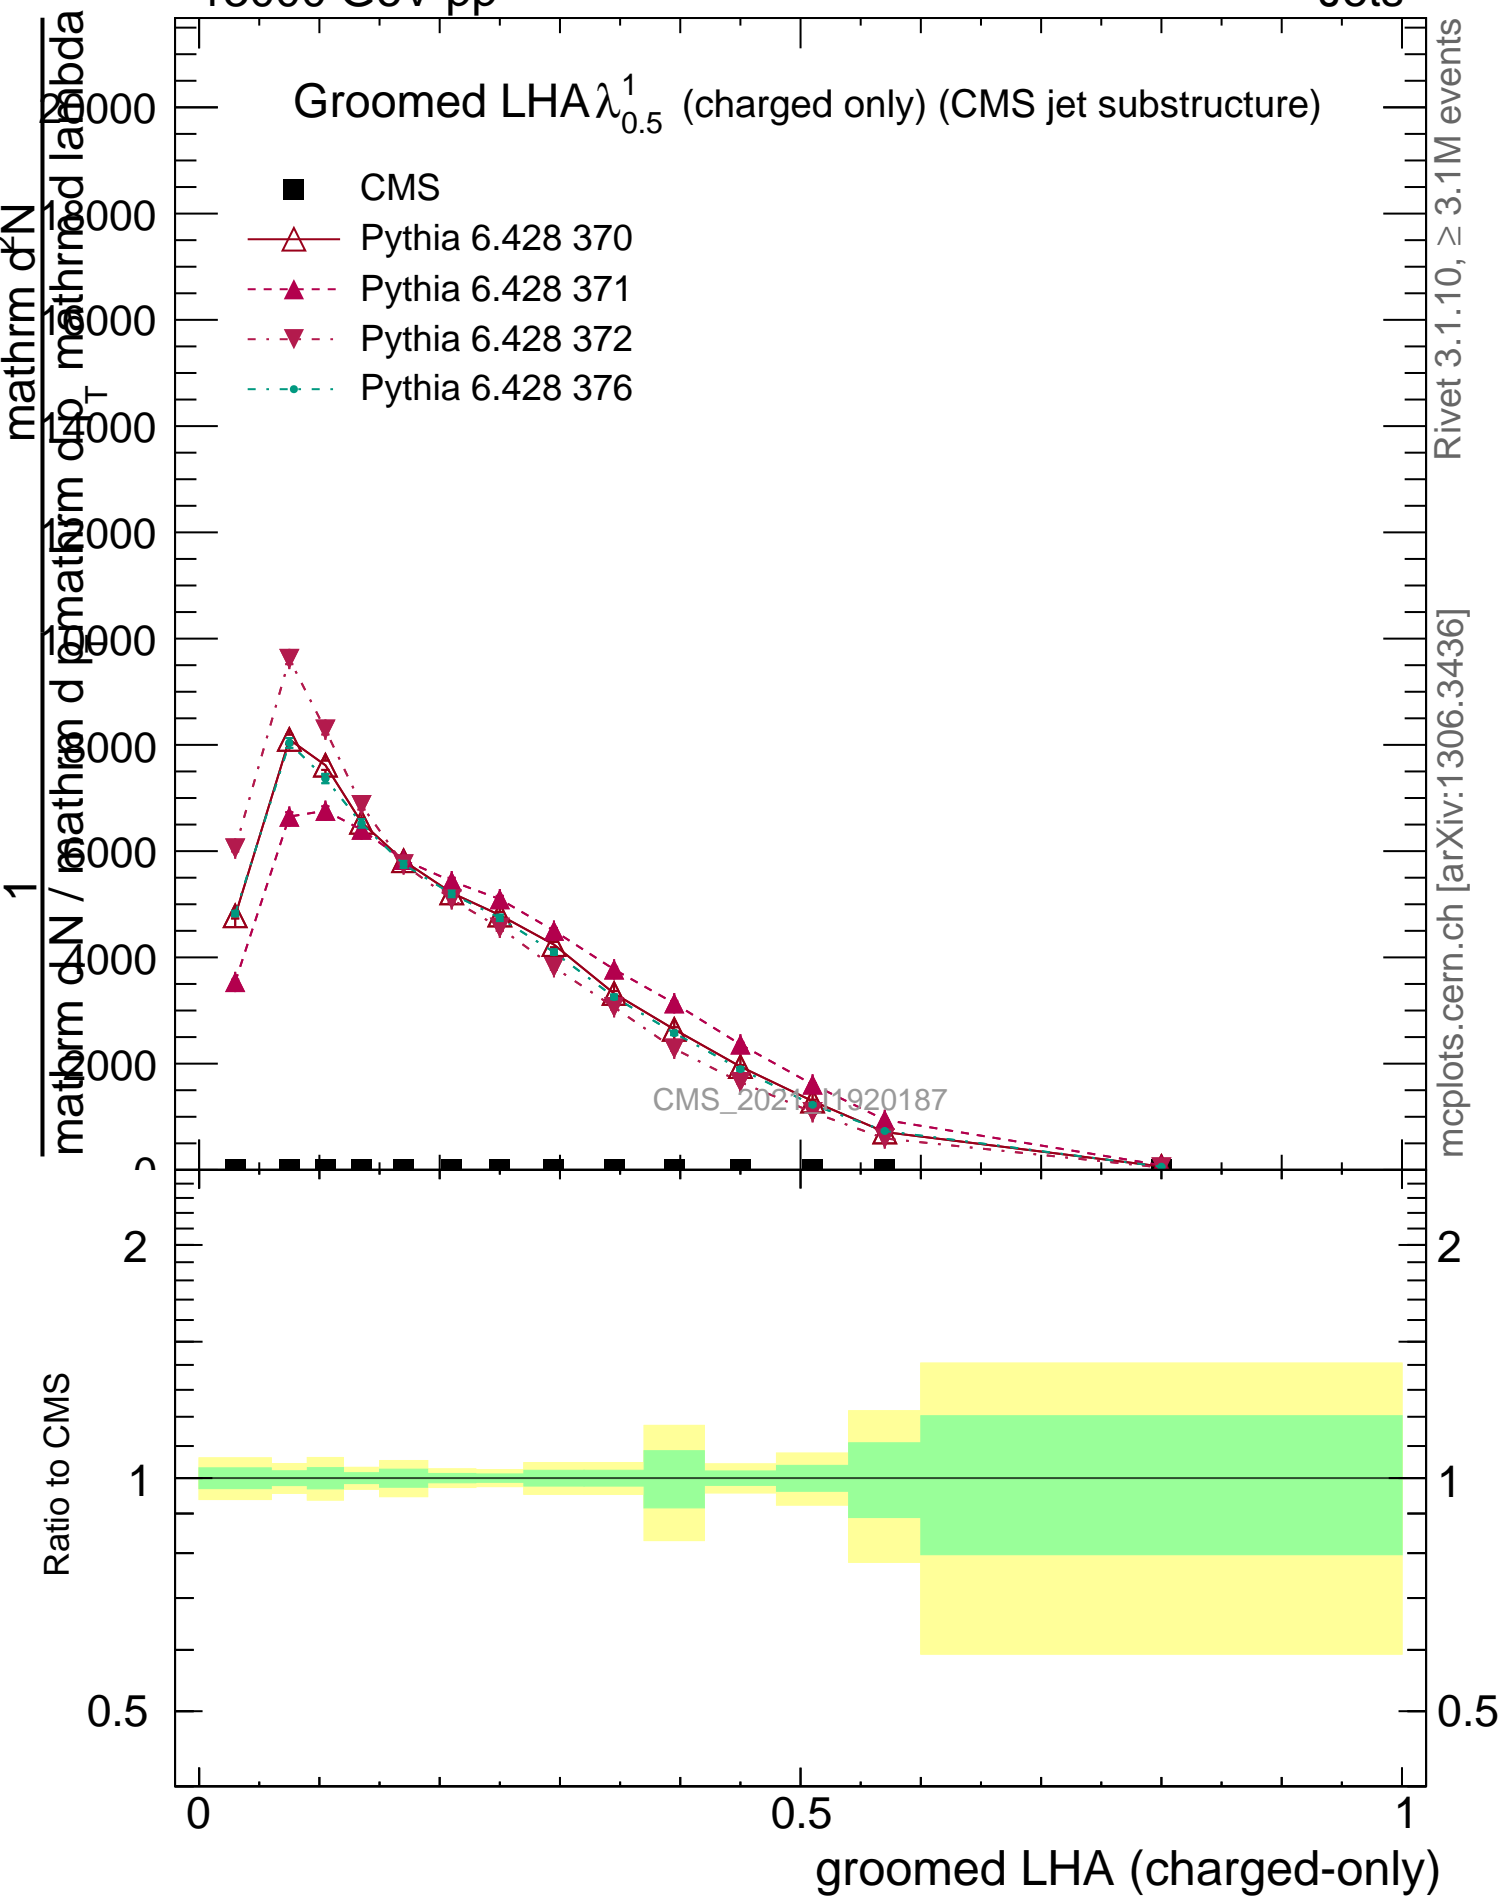

Groomed LHA  $\lambda_{0.5}^1$  (charged only) (CMS jet substructure)

- CMS
- △— Pythia 6.428 370
- -▲- - Pythia 6.428 371
- -▼- - Pythia 6.428 372
- ···◆··· Pythia 6.428 376

Rivet 3.1.10, ≥ 3.1M events  
mcplots.cern.ch [arXiv:1306.3436]