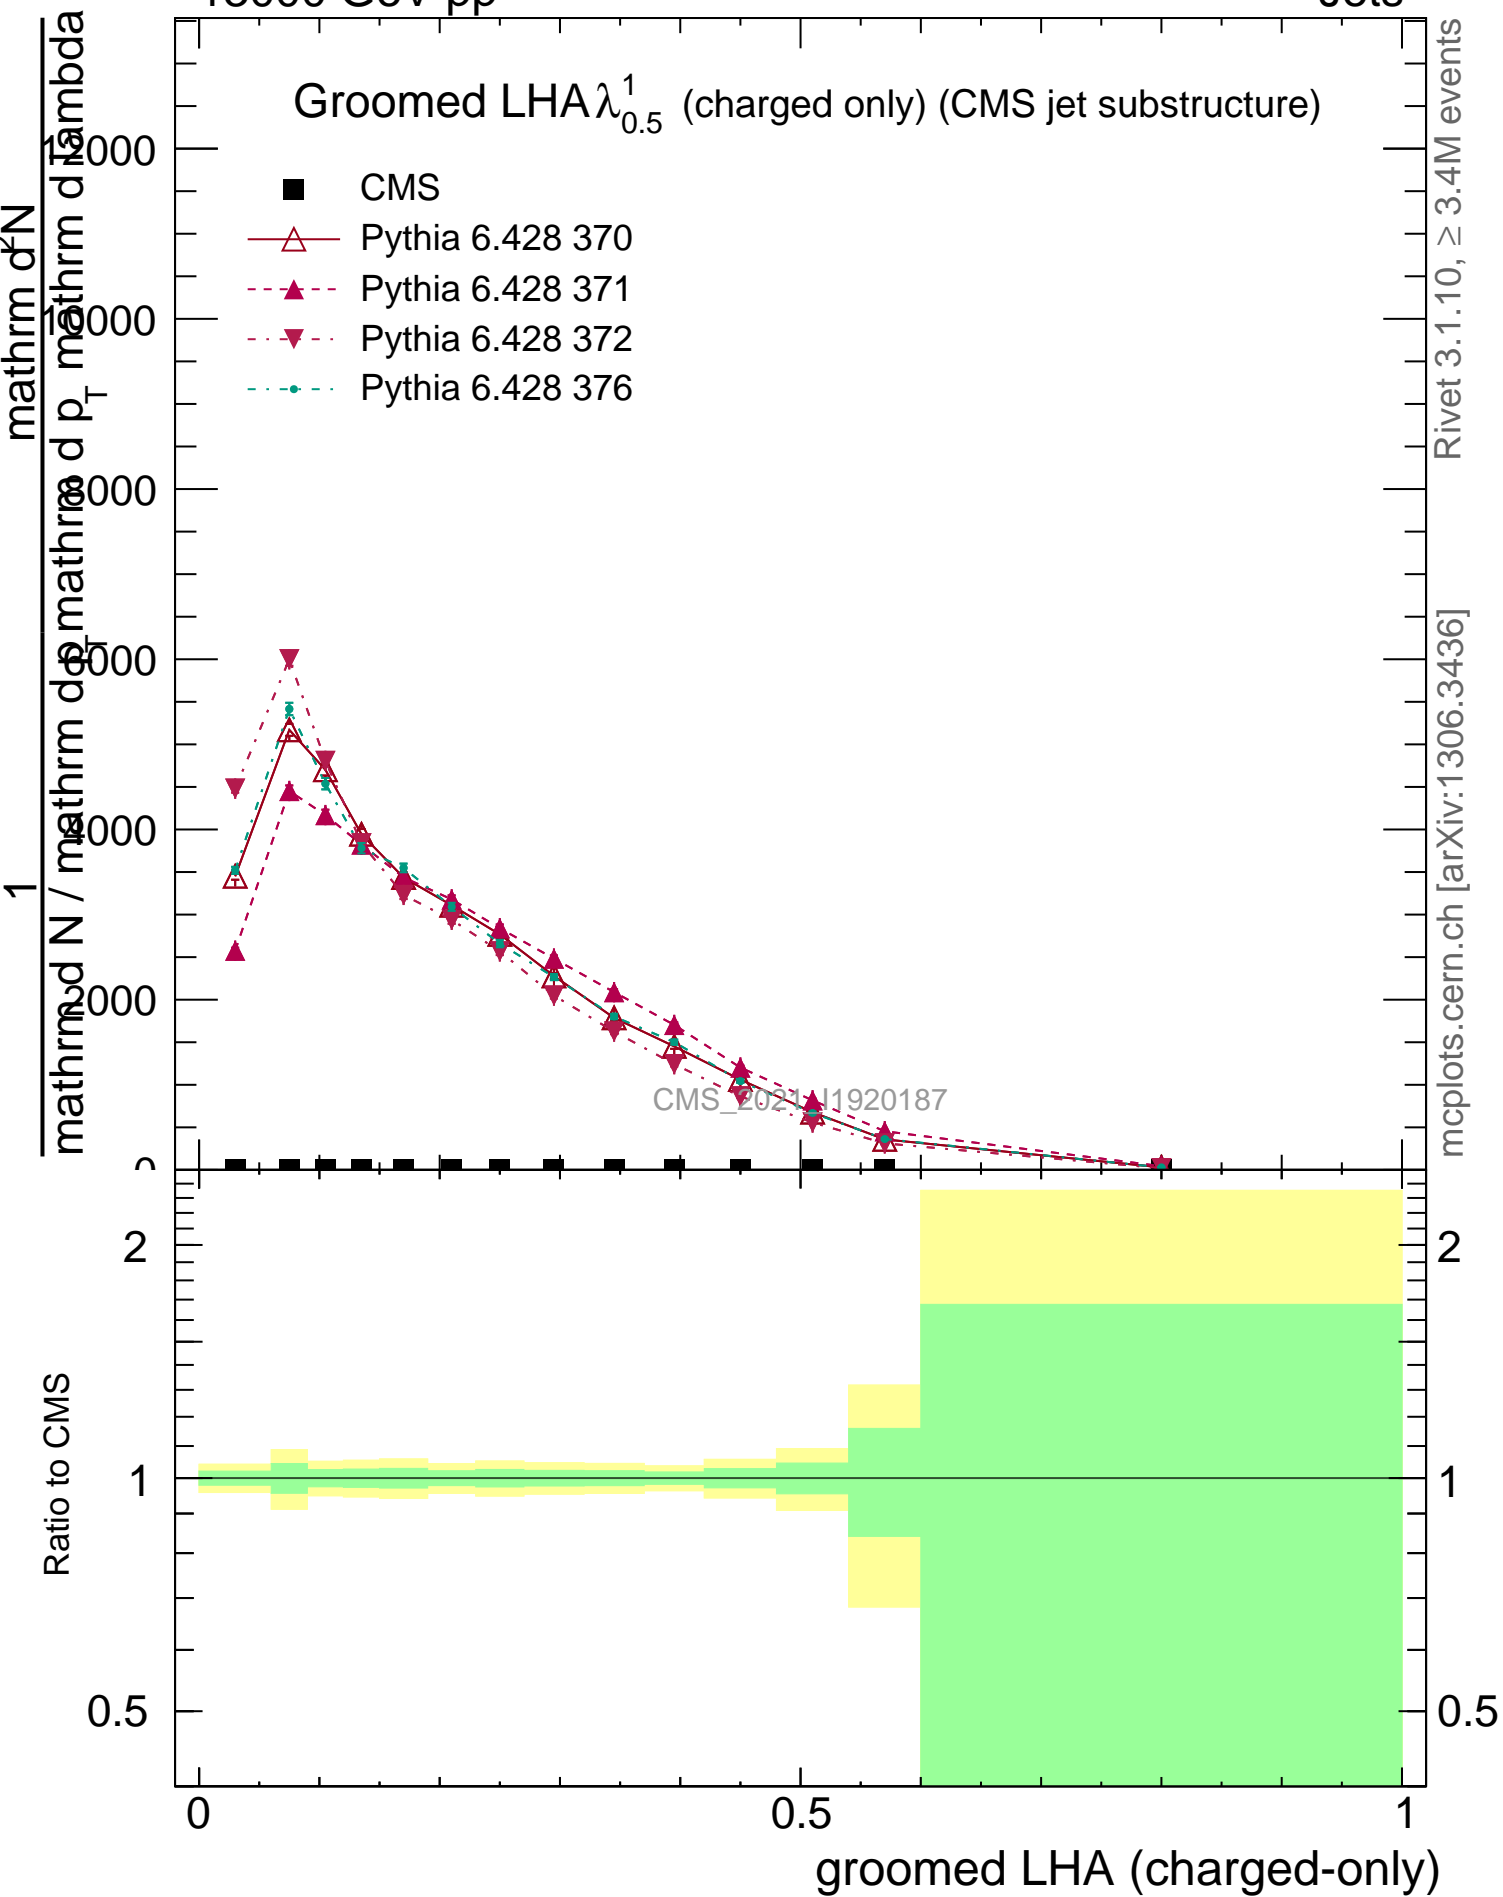

Groomed LHA  $\lambda_{0.5}^1$  (charged only) (CMS jet substructure)

- CMS
- △— Pythia 6.428 370
- -▲- - Pythia 6.428 371
- ·▼· - Pythia 6.428 372
- ·●· - Pythia 6.428 376

mcplots.cern.ch [arXiv:1306.3436]

Rivet 3.1.10,  $\geq 3.4M$  events

CMS\_2021/1920187