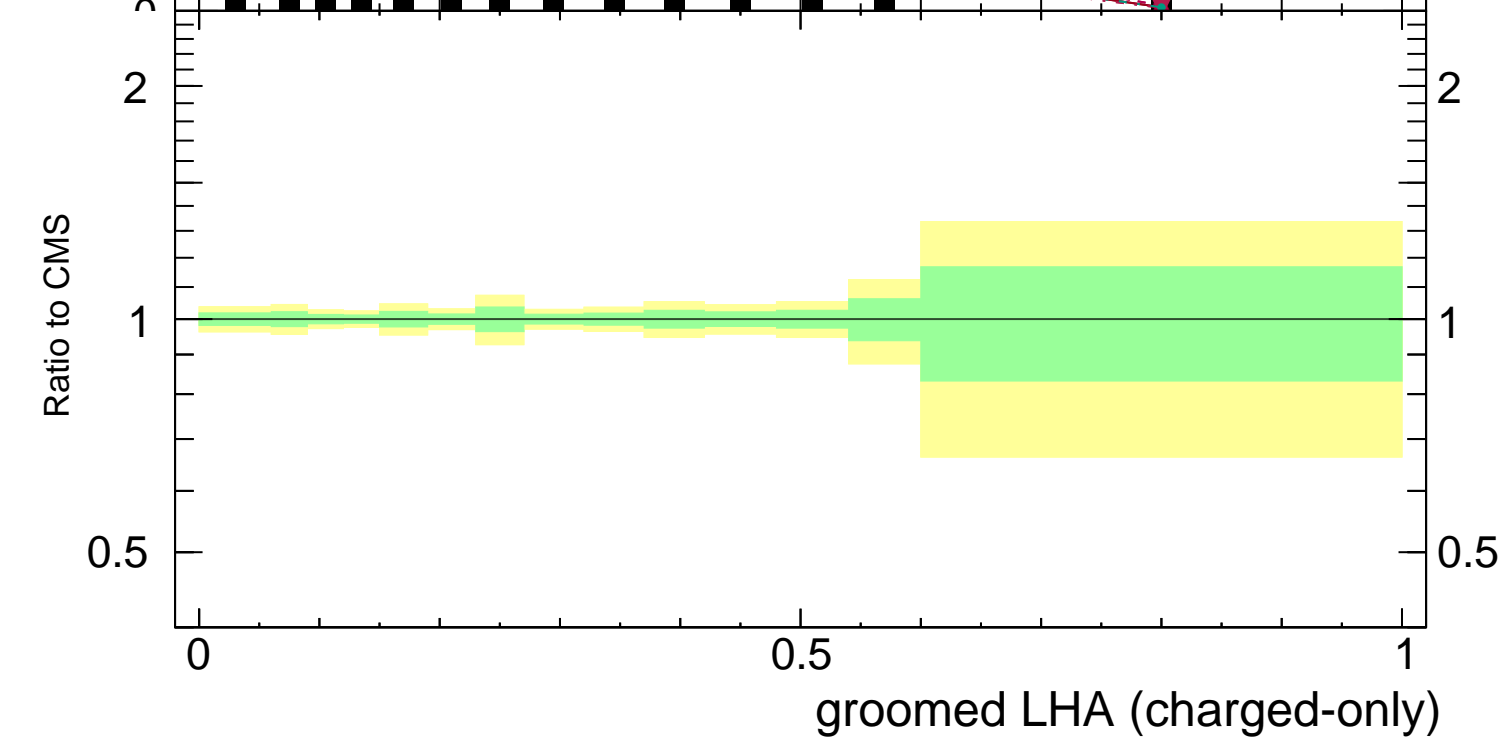

Groomed LHA $\lambda_{0.5}^1$ (charged only) (CMS jet substructure)

- CMS
- △— Pythia 6.428 370
- -▲- - Pythia 6.428 371
- -▼- - Pythia 6.428 372
- ···●··· Pythia 6.428 376

Rivet 3.1.10, ≥ 3.1M events

mcplots.cern.ch [arXiv:1306.3436]