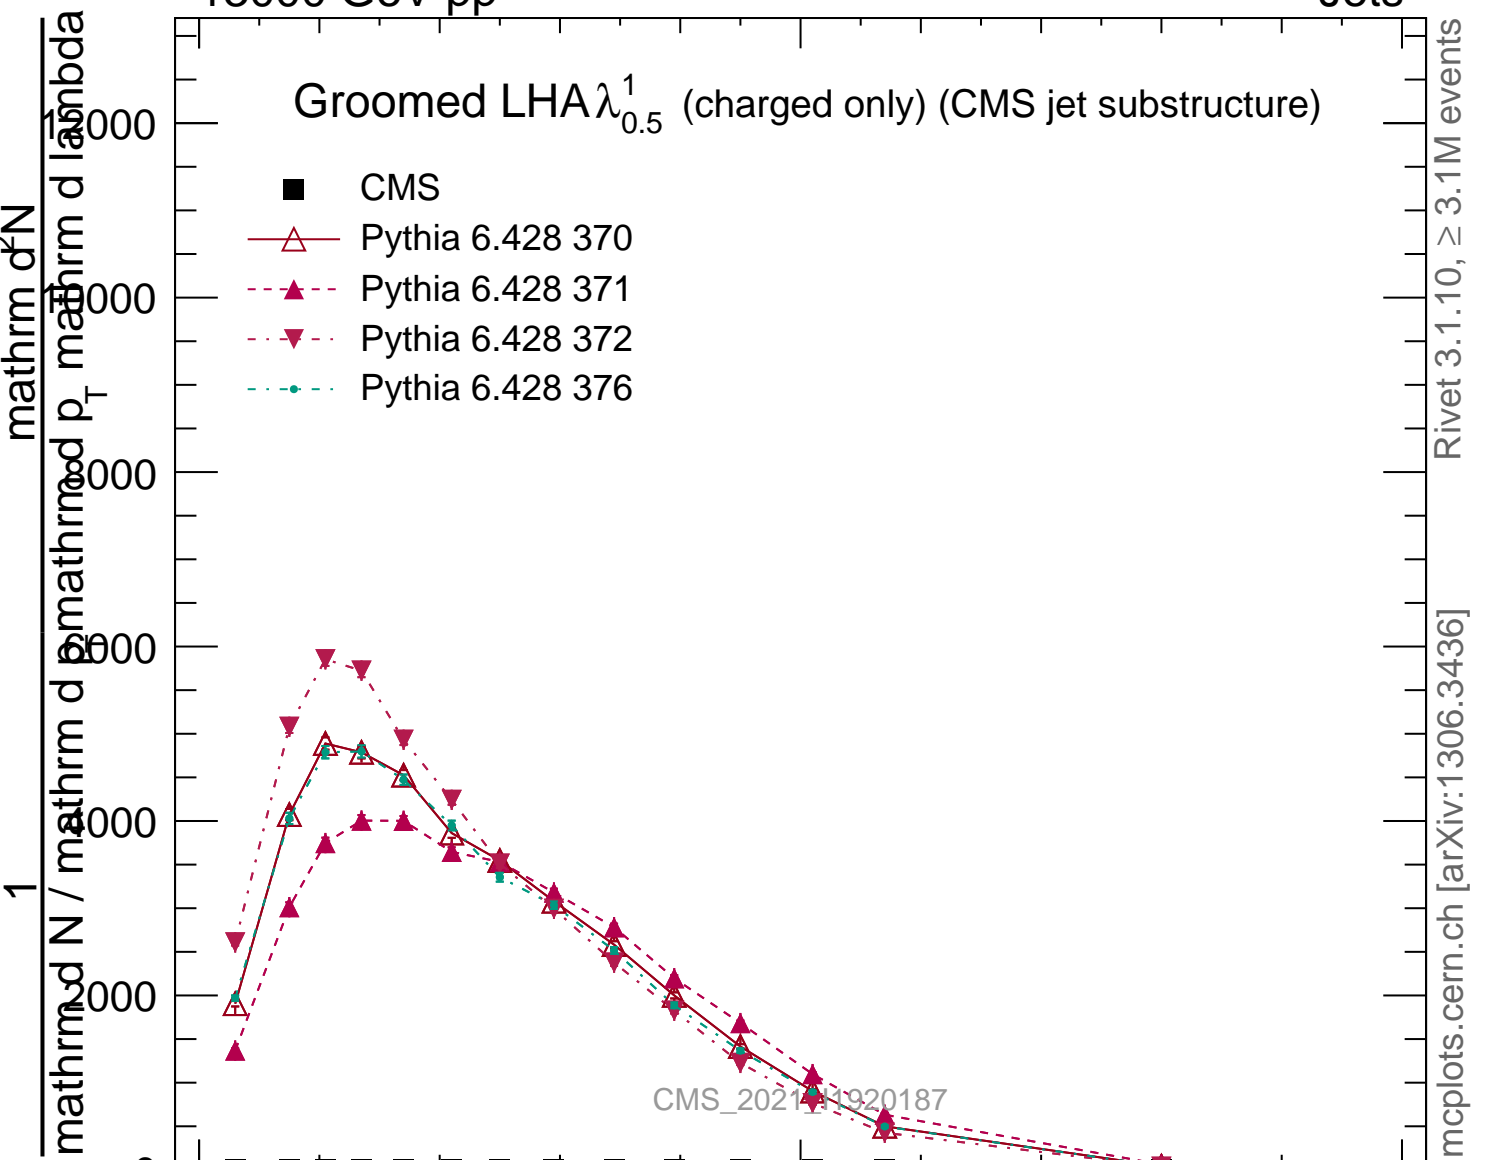

Groomed LHA $\lambda_{0.5}^1$ (charged only) (CMS jet substructure)

- CMS
- △— Pythia 6.428 370
- -▲- - Pythia 6.428 371
- -▼- - Pythia 6.428 372
- ···●··· Pythia 6.428 376

Rivet 3.1.10, ≥ 3.1M events

mcplots.cern.ch [arXiv:1306.3436]