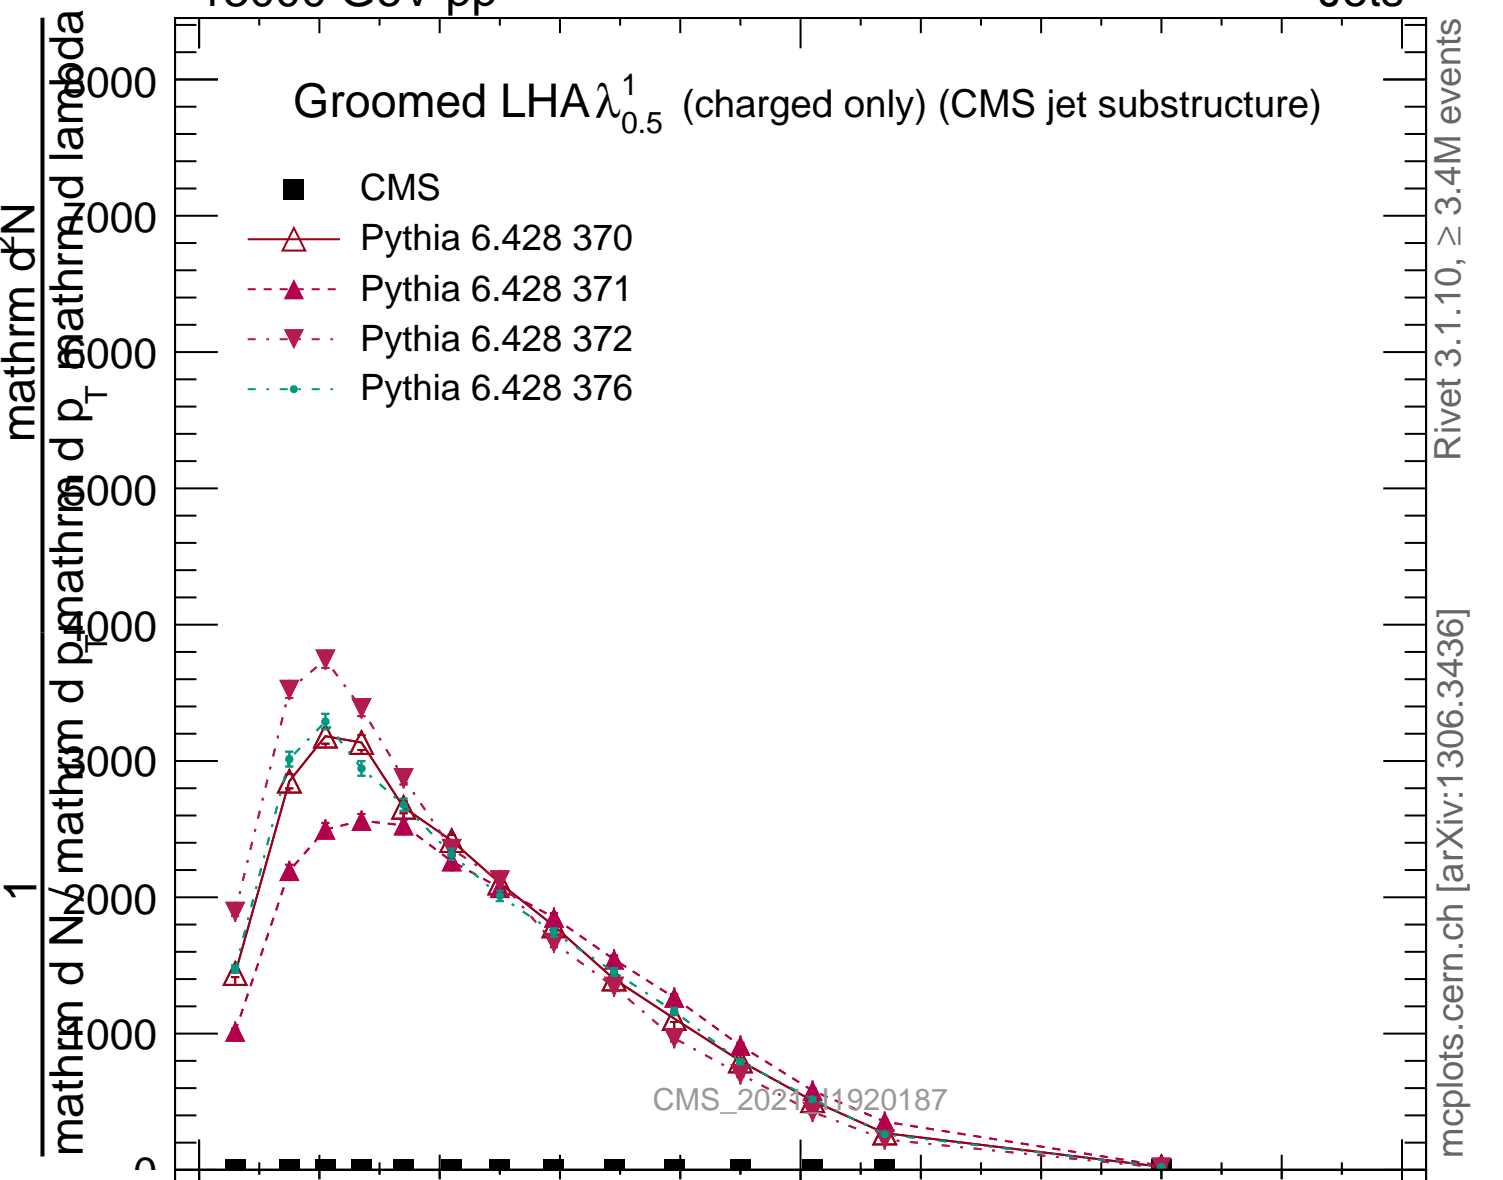

Groomed LHA  $\lambda_{0.5}^1$  (charged only) (CMS jet substructure)

- CMS
- △— Pythia 6.428 370
- -▲- - Pythia 6.428 371
- -▼- - Pythia 6.428 372
- ···●··· Pythia 6.428 376

Rivet 3.1.10, ≥ 3.4M events  
mcplots.cern.ch [arXiv:1306.3436]