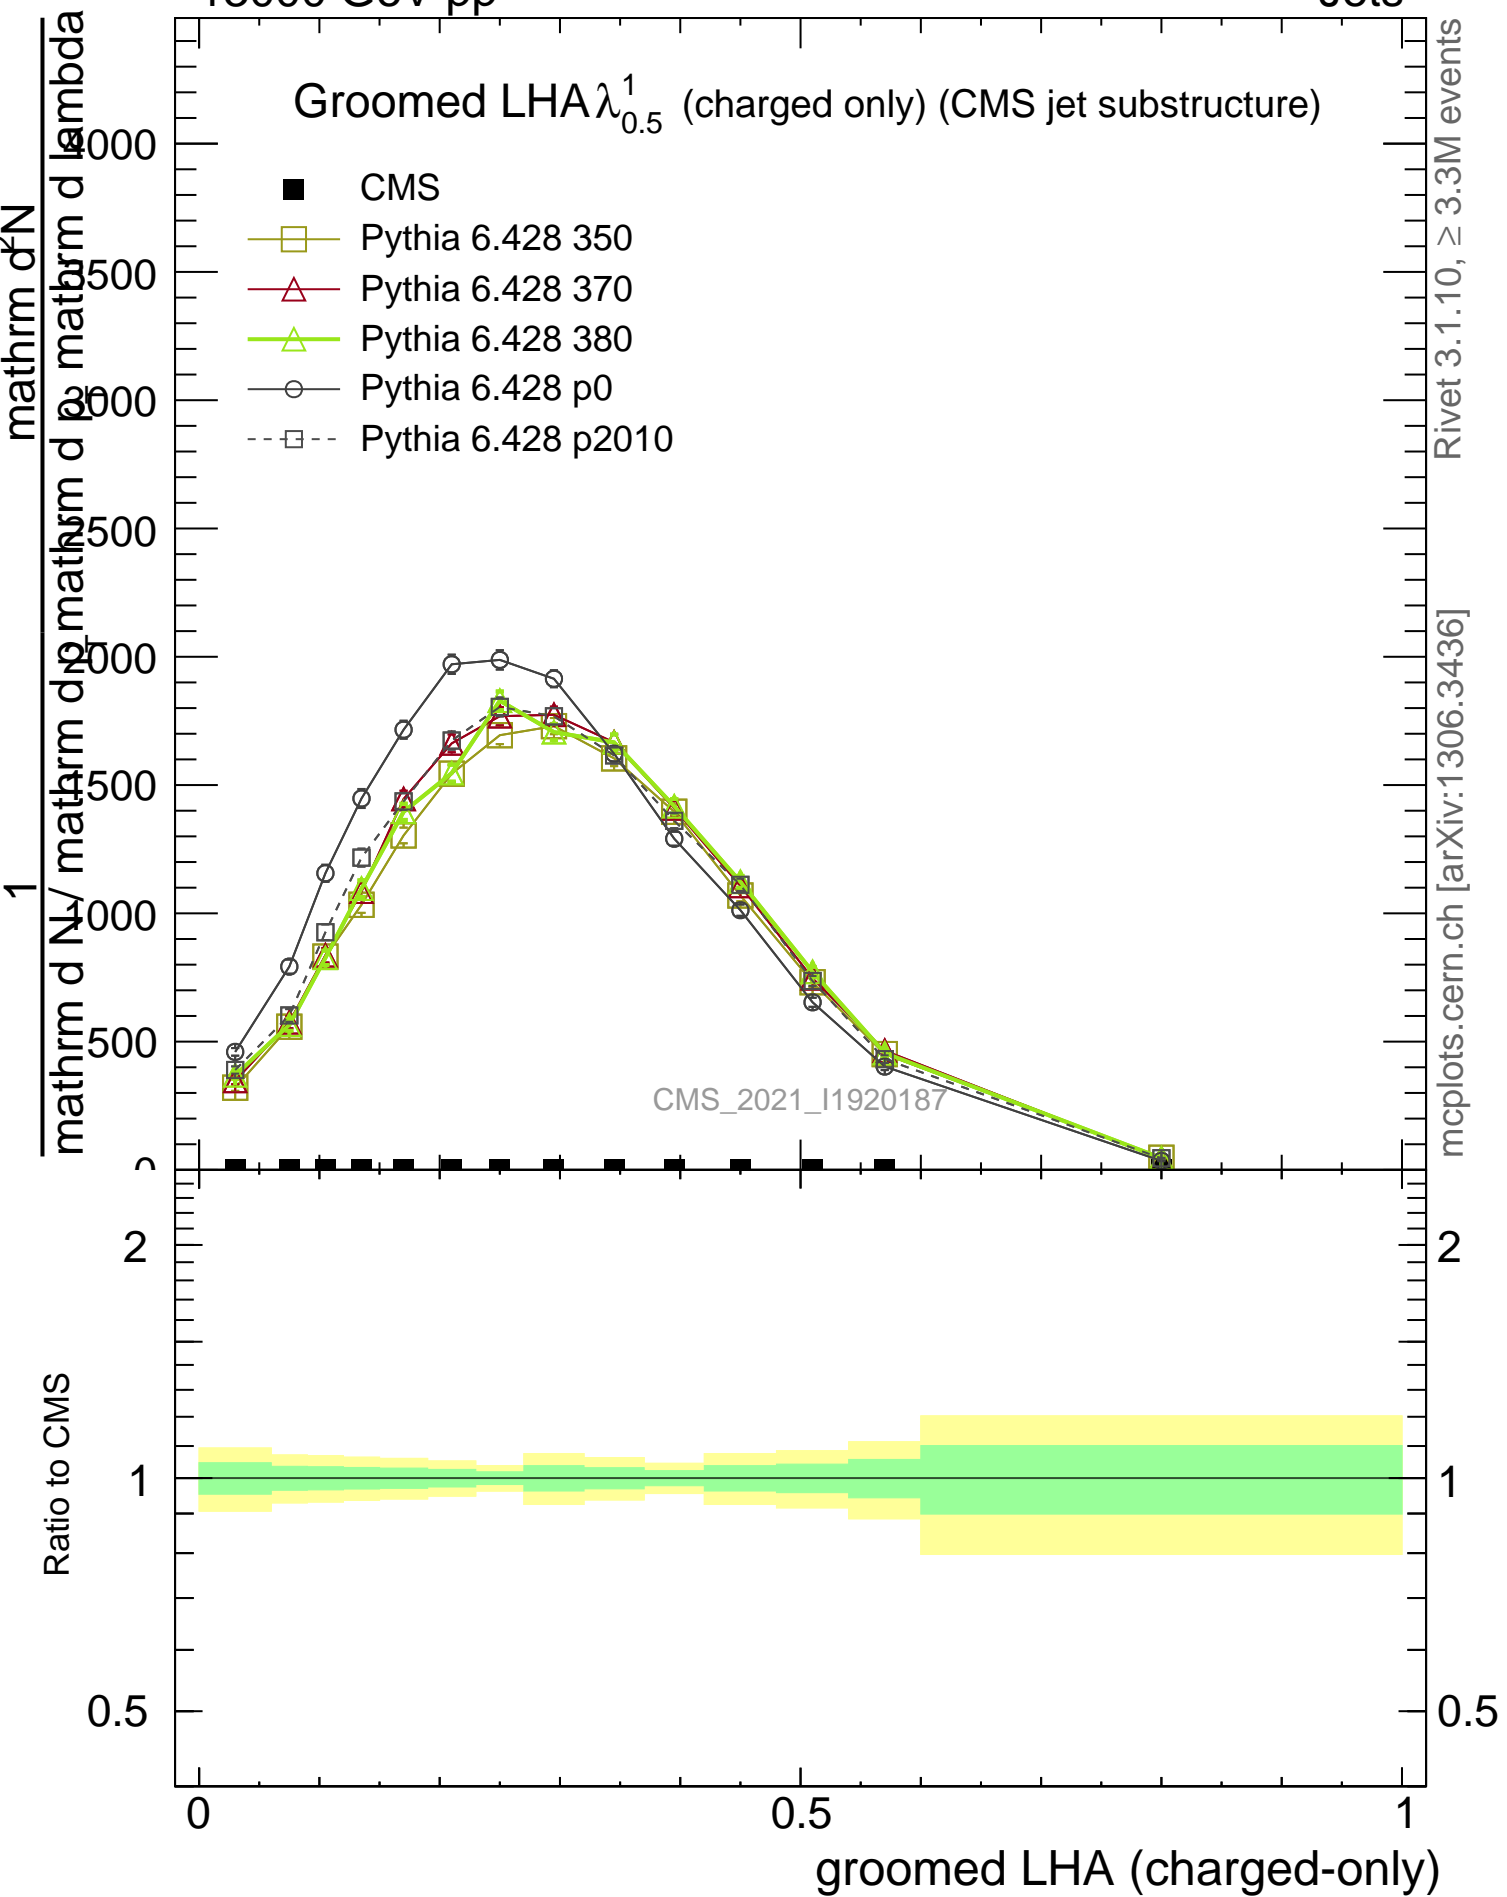

Groomed LHA $\lambda_{0.5}^1$ (charged only) (CMS jet substructure)

- CMS
- Pythia 6.428 350
- △— Pythia 6.428 370
- △— Pythia 6.428 380
- Pythia 6.428 p0
- - □ - - Pythia 6.428 p2010

CMS_2021_I1920187

mcplots.cern.ch [arXiv:1306.3436]

Rivet 3.1.10, $\geq 3.3M$ events