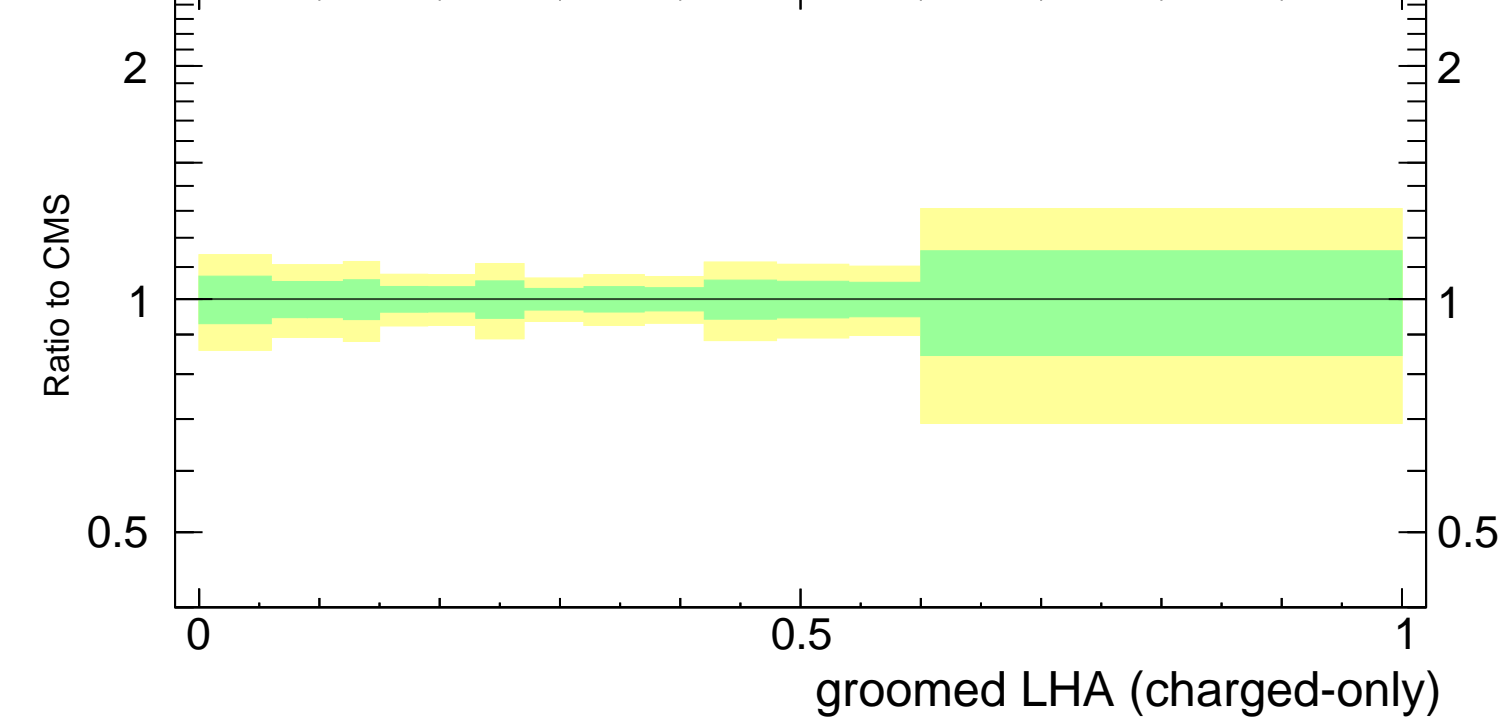

Groomed LHA $\lambda_{0.5}^1$ (charged only) (CMS jet substructure)

- CMS
- ▲ Pythia 8.308 default
- ✱ Pythia 8.308 tune-4c
- Pythia 8.308 tune-4cx

Rivet 3.1.10, ≥ 2.8M events
mcplots.cern.ch [arXiv:1306.3436]