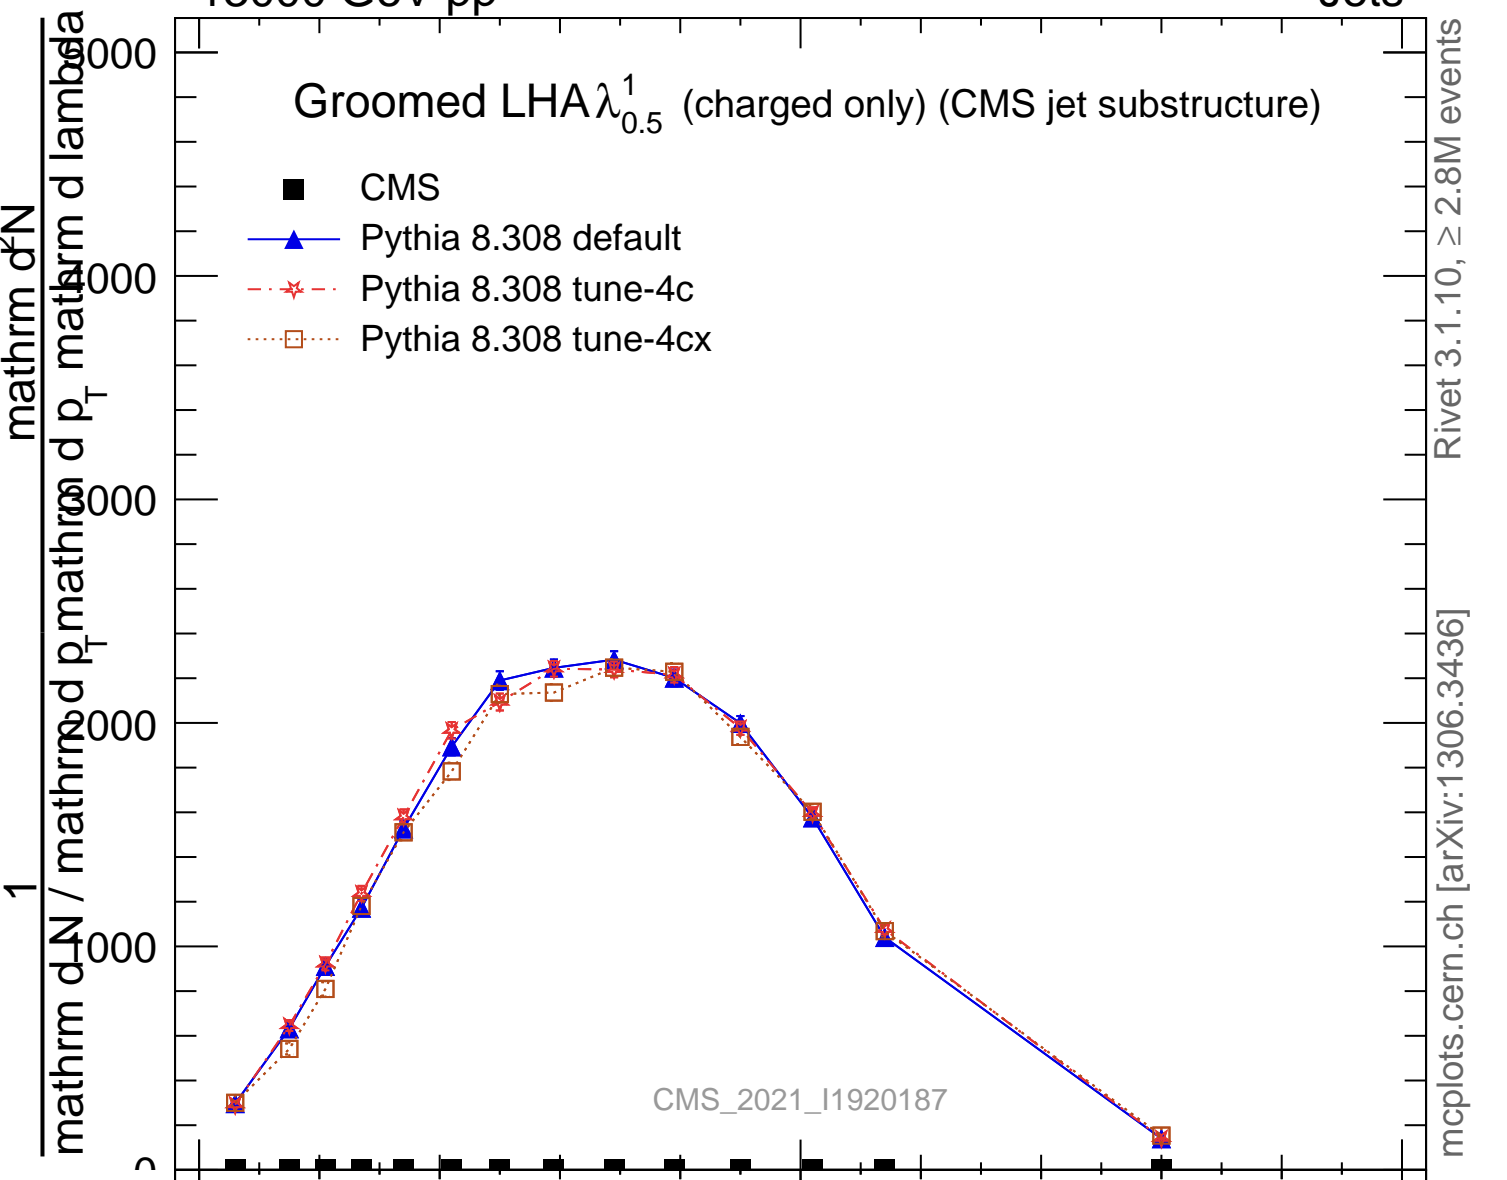

Groomed LHA $\lambda_{0.5}^1$ (charged only) (CMS jet substructure)

- CMS
- ▲ Pythia 8.308 default
- ✱ Pythia 8.308 tune-4c
- Pythia 8.308 tune-4cx

Rivet 3.1.10, ≥ 2.8M events
mcplots.cern.ch [arXiv:1306.3436]