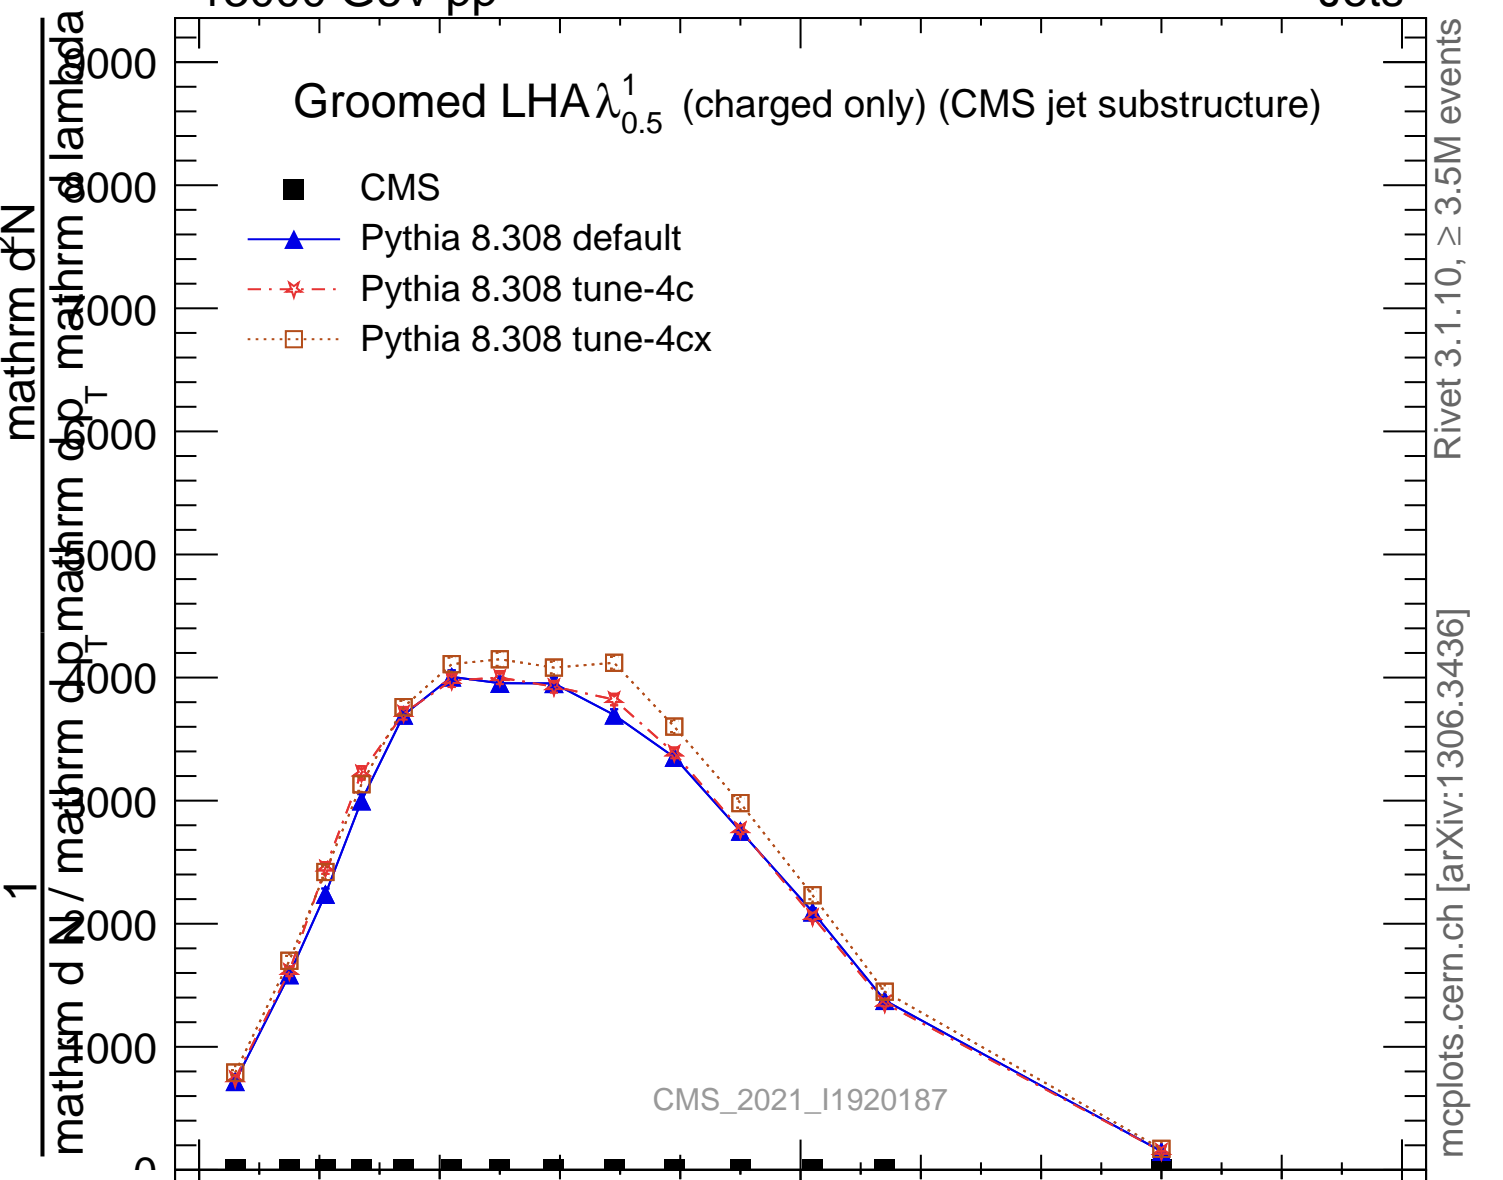

Groomed LHA $\lambda_{0.5}^1$ (charged only) (CMS jet substructure)

- CMS
- ▲ Pythia 8.308 default
- ★ Pythia 8.308 tune-4c
- Pythia 8.308 tune-4cx

Ratio to CMS

0.5

2

1

0.5

2

1

groomed LHA (charged-only)

mcplots.cern.ch [arXiv:1306.3436]

Rivet 3.1.10, ≥ 3.5M events