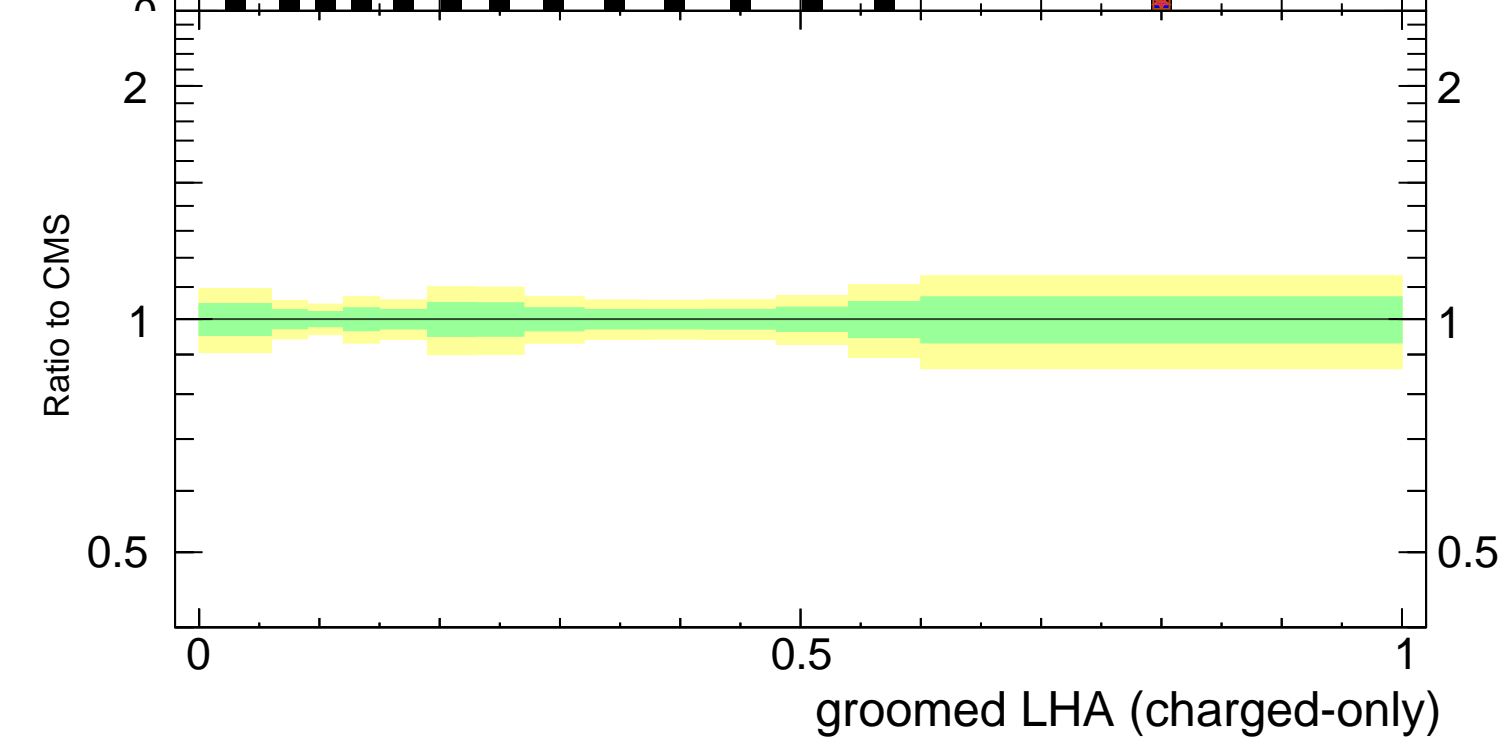

Groomed LHA $\lambda_{0.5}^1$ (charged only) (CMS jet substructure)

- CMS
- ▲ Pythia 8.308 default
- ★ Pythia 8.308 tune-4c
- Pythia 8.308 tune-4cx

Rivet 3.1.10, ≥ 3.2M events

mcplots.cern.ch [arXiv:1306.3436]