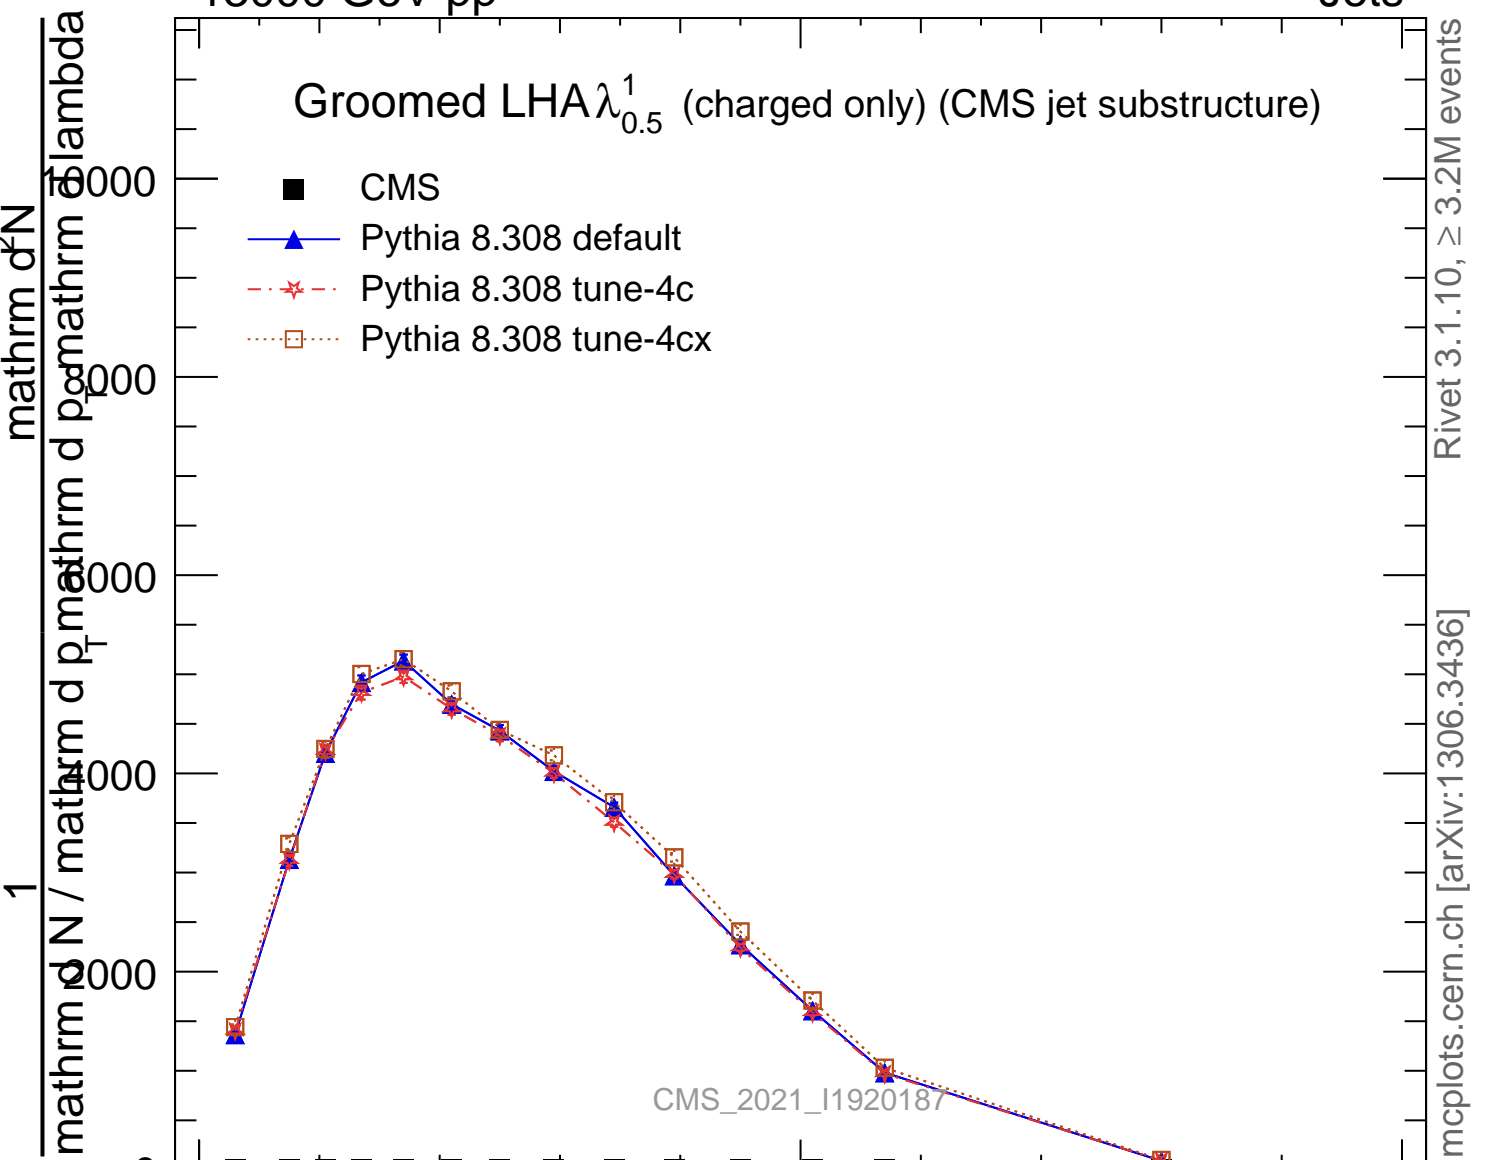

Groomed LHA $\lambda_{0.5}^1$ (charged only) (CMS jet substructure)

- CMS
- ▲ Pythia 8.308 default
- ★ Pythia 8.308 tune-4c
- Pythia 8.308 tune-4cx

Rivet 3.1.10, ≥ 3.2M events

mcplots.cern.ch [arXiv:1306.3436]