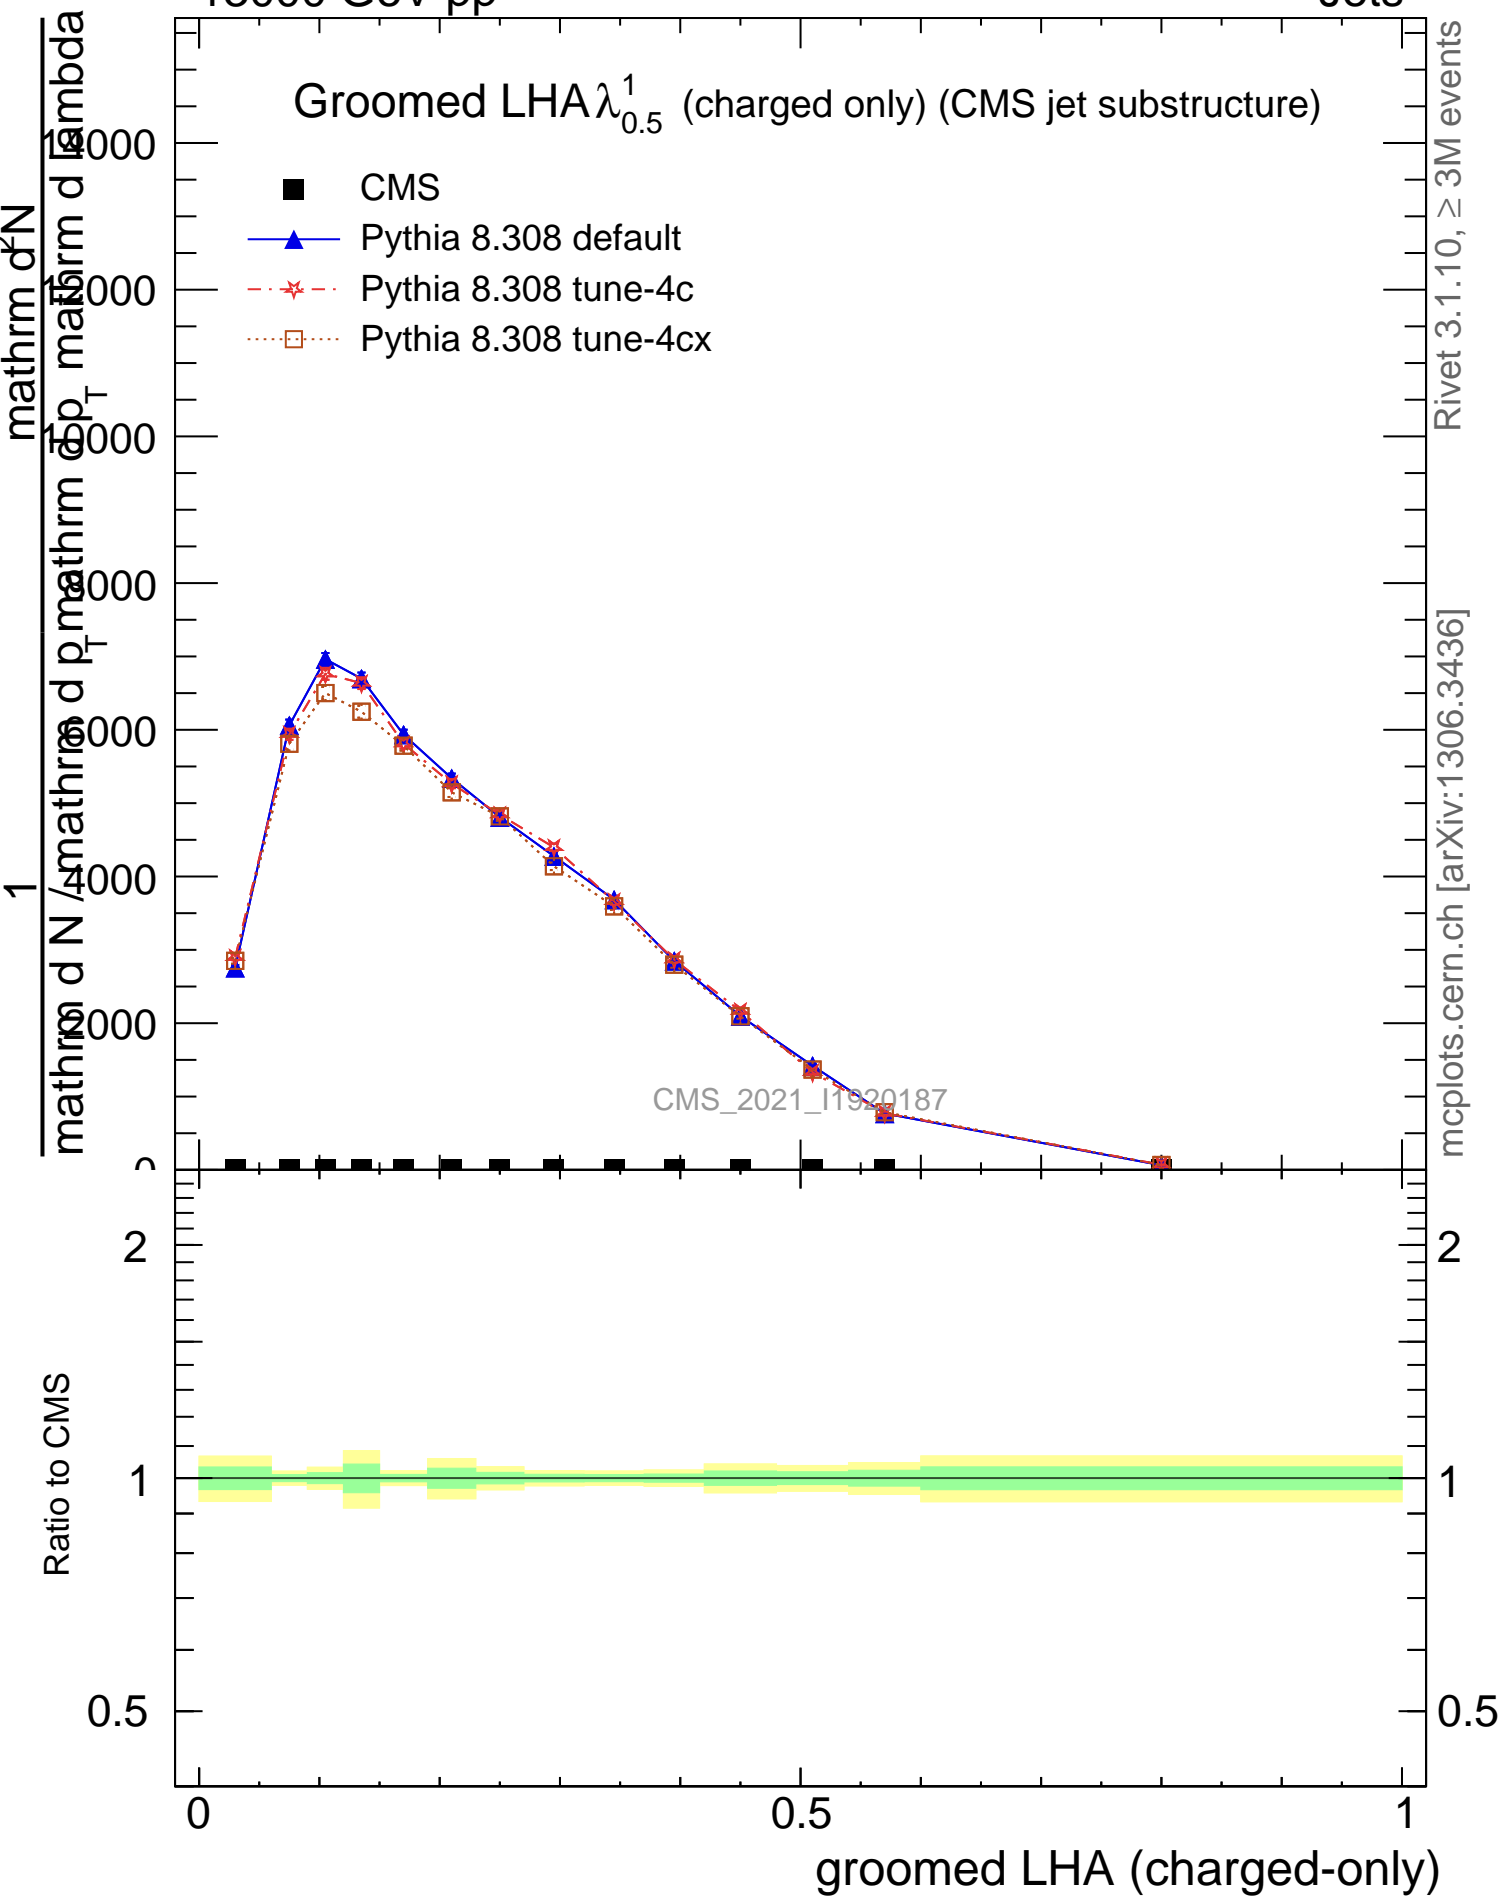

Groomed LHA $\lambda_{0.5}^1$ (charged only) (CMS jet substructure)

- CMS
- ▲ Pythia 8.308 default
- ★ Pythia 8.308 tune-4c
- Pythia 8.308 tune-4cx

Rivet 3.1.10, $\geq 3M$ events

mcplots.cern.ch [arXiv:1306.3436]