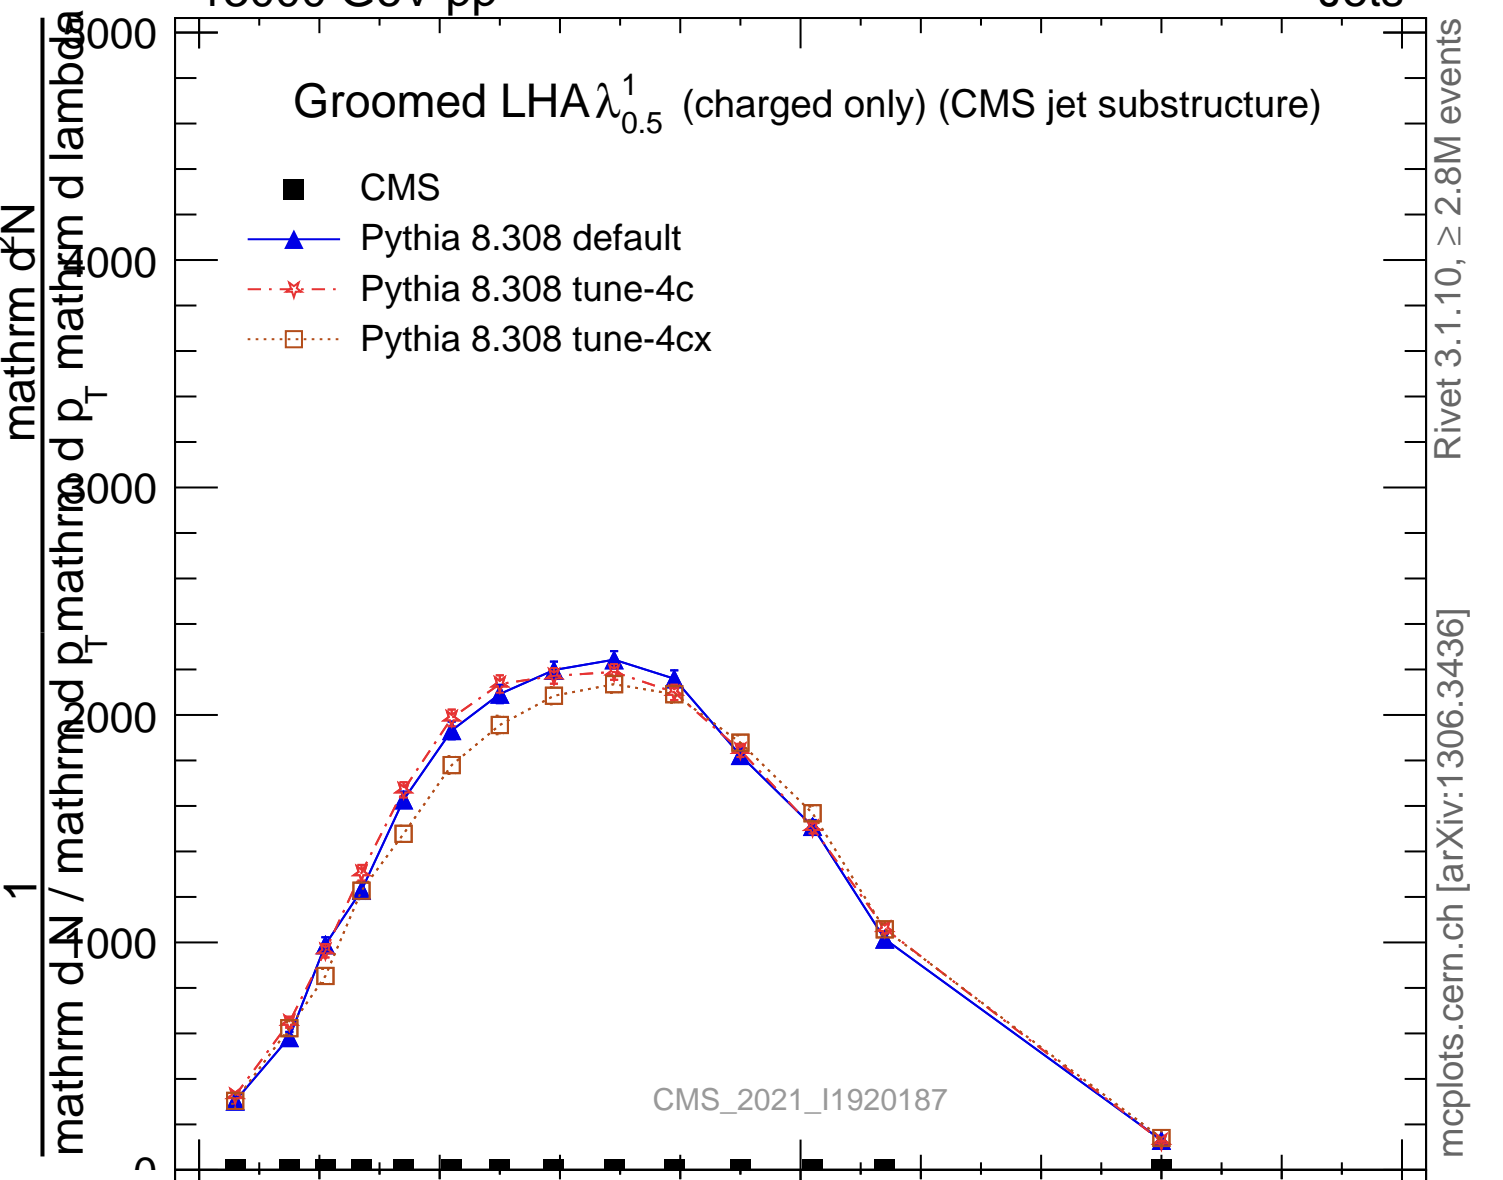

Groomed LHA $\lambda_{0.5}^1$ (charged only) (CMS jet substructure)

- CMS
- ▲ Pythia 8.308 default
- ★ Pythia 8.308 tune-4c
- Pythia 8.308 tune-4cx

Rivet 3.1.10, $\geq 2.8M$ events
mcplots.cern.ch [arXiv:1306.3436]