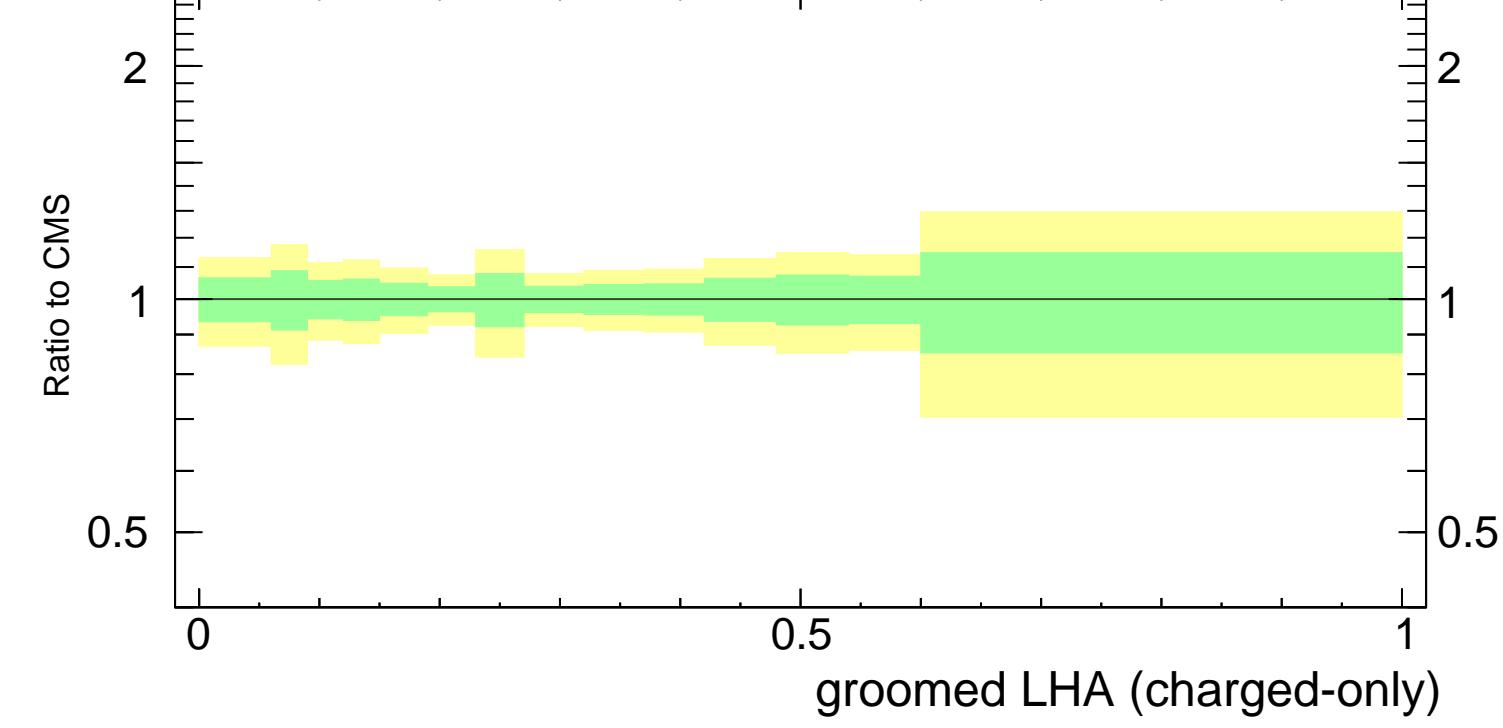

Groomed LHA $\lambda_{0.5}^1$ (charged only) (CMS jet substructure)

- CMS
- ▲ Pythia 8.308 default
- ★ Pythia 8.308 tune-4c
- Pythia 8.308 tune-4cx

Rivet 3.1.10, $\geq 2.8M$ events
mcplots.cern.ch [arXiv:1306.3436]