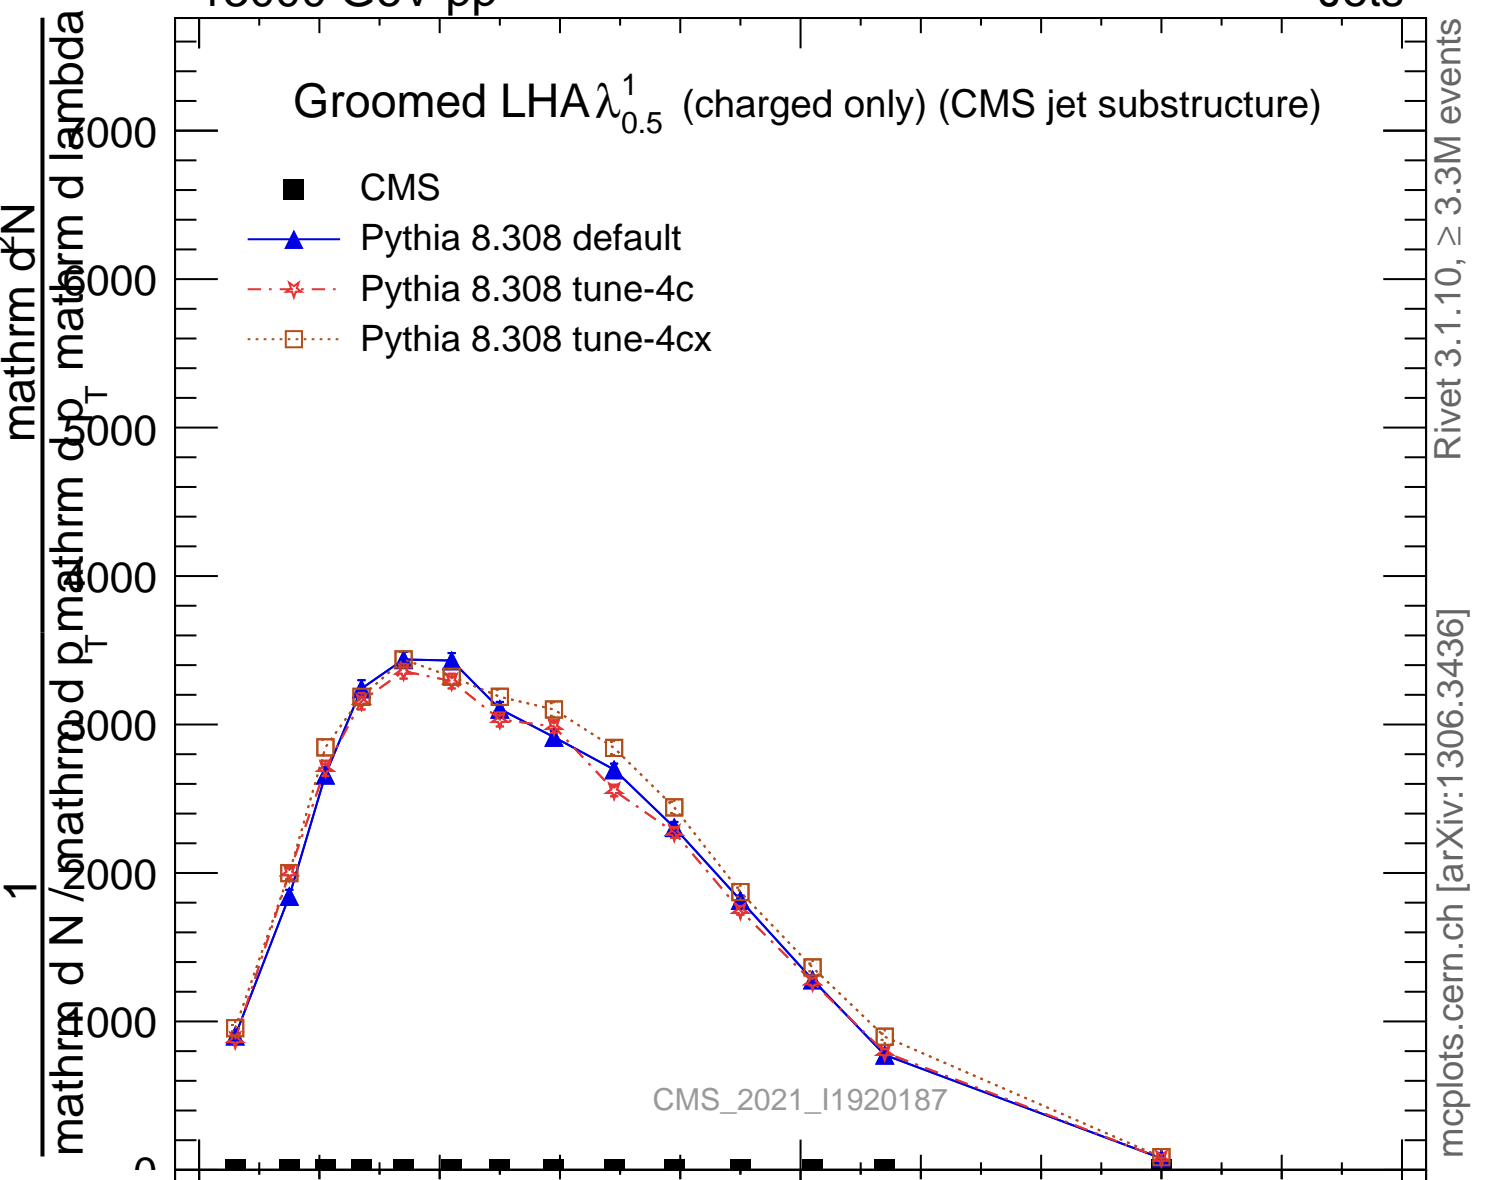

Groomed LHA $\lambda_{0.5}^1$ (charged only) (CMS jet substructure)

- CMS
- ▲ Pythia 8.308 default
- ★ Pythia 8.308 tune-4c
- Pythia 8.308 tune-4cx

Rivet 3.1.10, ≥ 3.3M events
mcplots.cern.ch [arXiv:1306.3436]