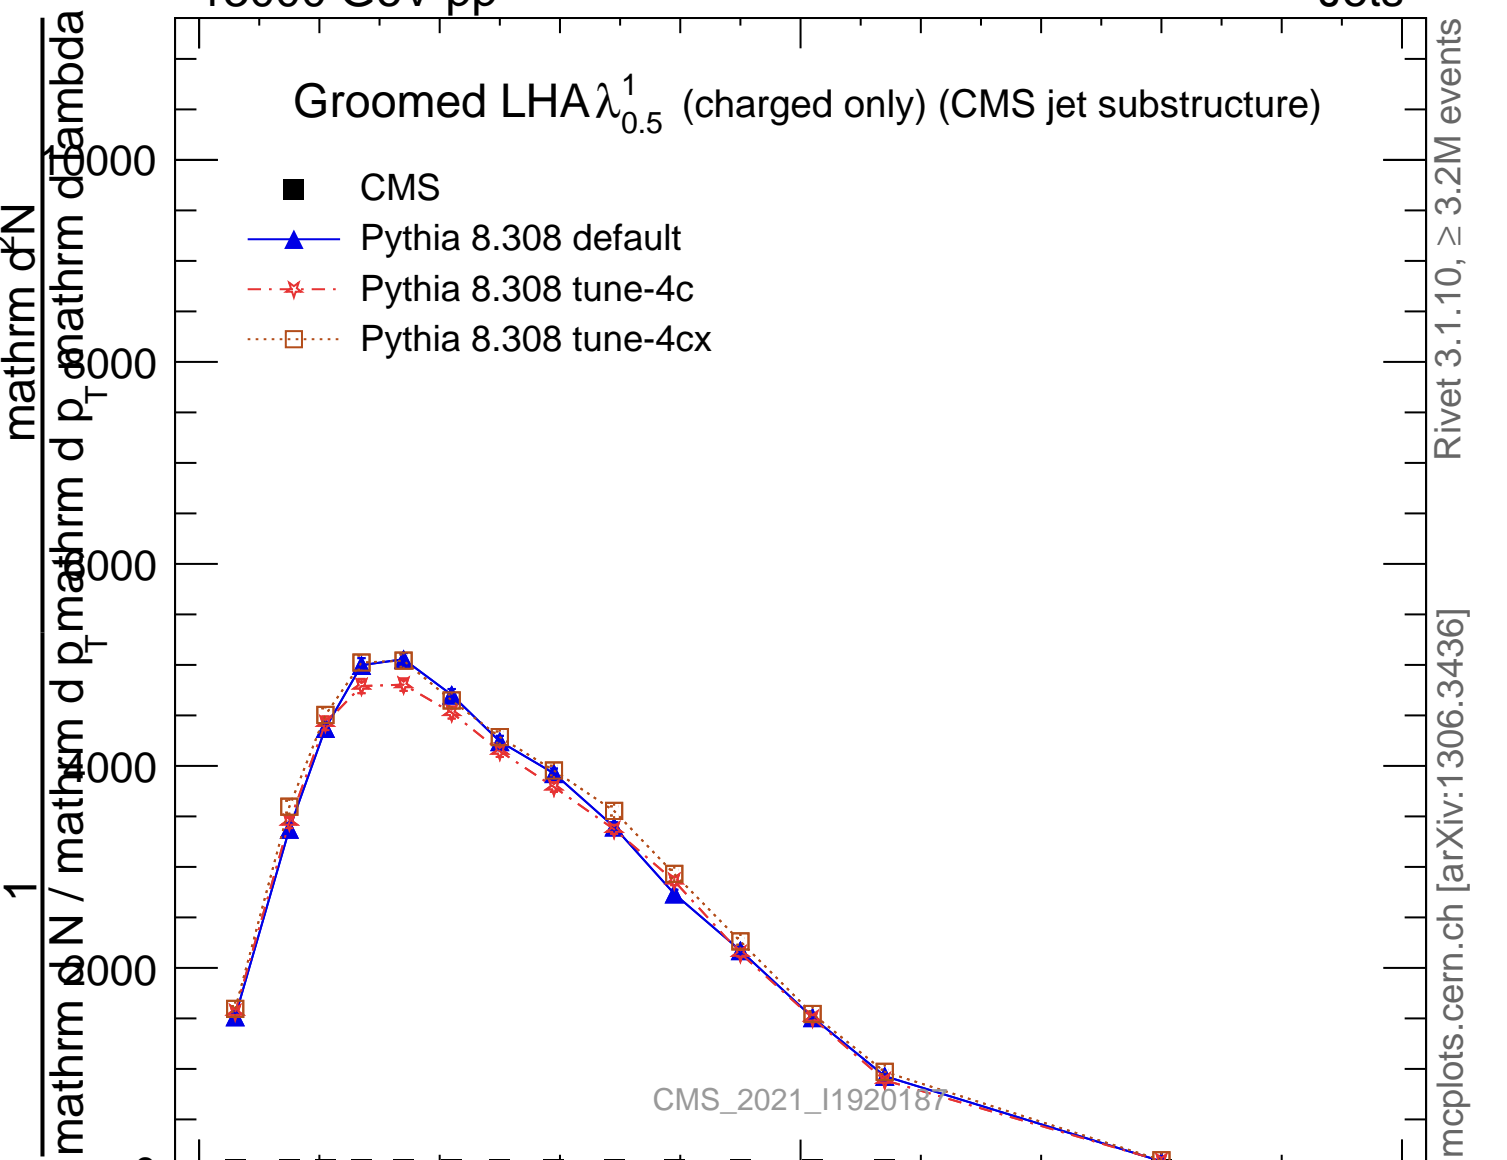

Groomed LHA $\lambda_{0.5}^1$ (charged only) (CMS jet substructure)

- CMS
- ▲ Pythia 8.308 default
- ★ Pythia 8.308 tune-4c
- Pythia 8.308 tune-4cx

Rivet 3.1.10, ≥ 3.2M events

mcplots.cern.ch [arXiv:1306.3436]