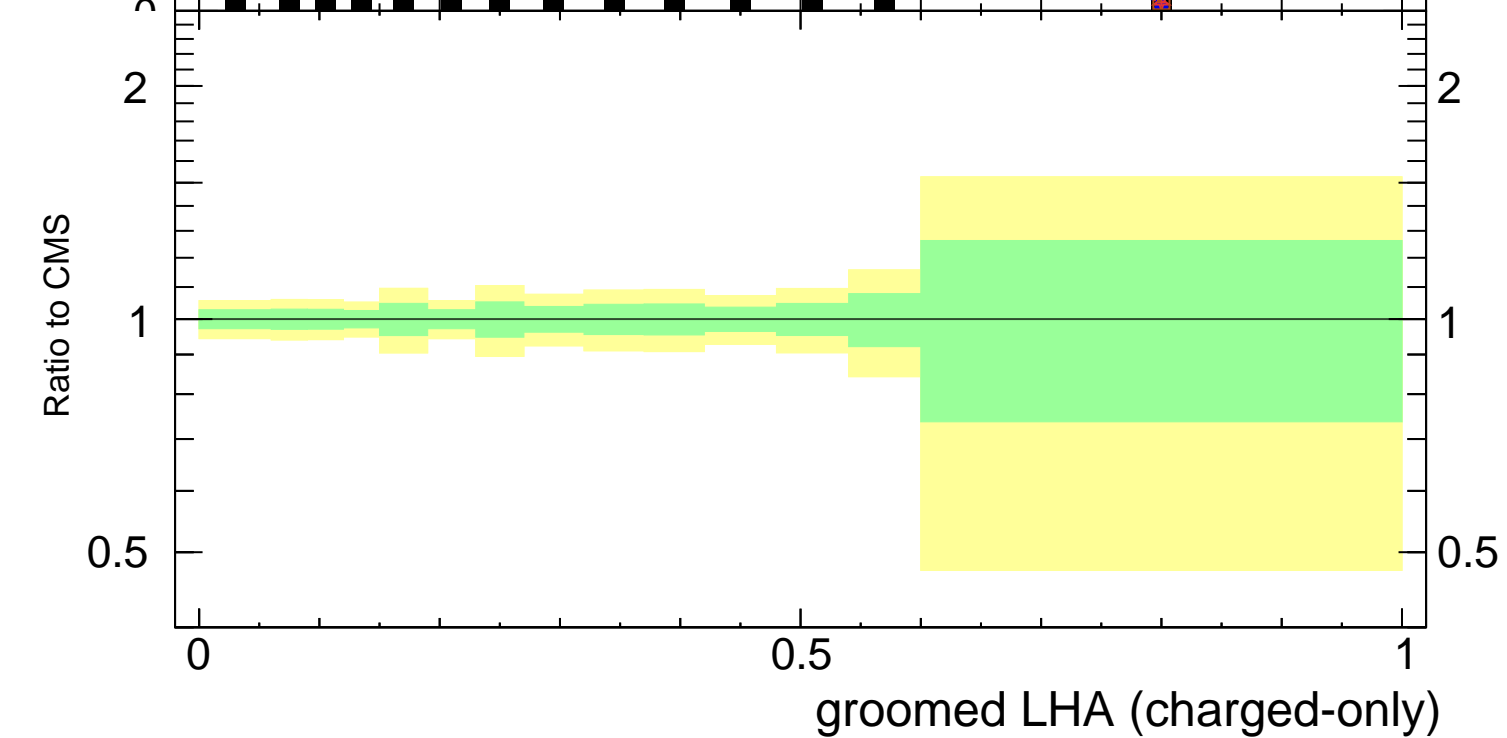

Groomed LHA $\lambda_{0.5}^1$ (charged only) (CMS jet substructure)

- CMS
- ▲ Pythia 8.308 default
- ★ Pythia 8.308 tune-4c
- Pythia 8.308 tune-4cx

Rivet 3.1.10, ≥ 3.2M events

mcplots.cern.ch [arXiv:1306.3436]