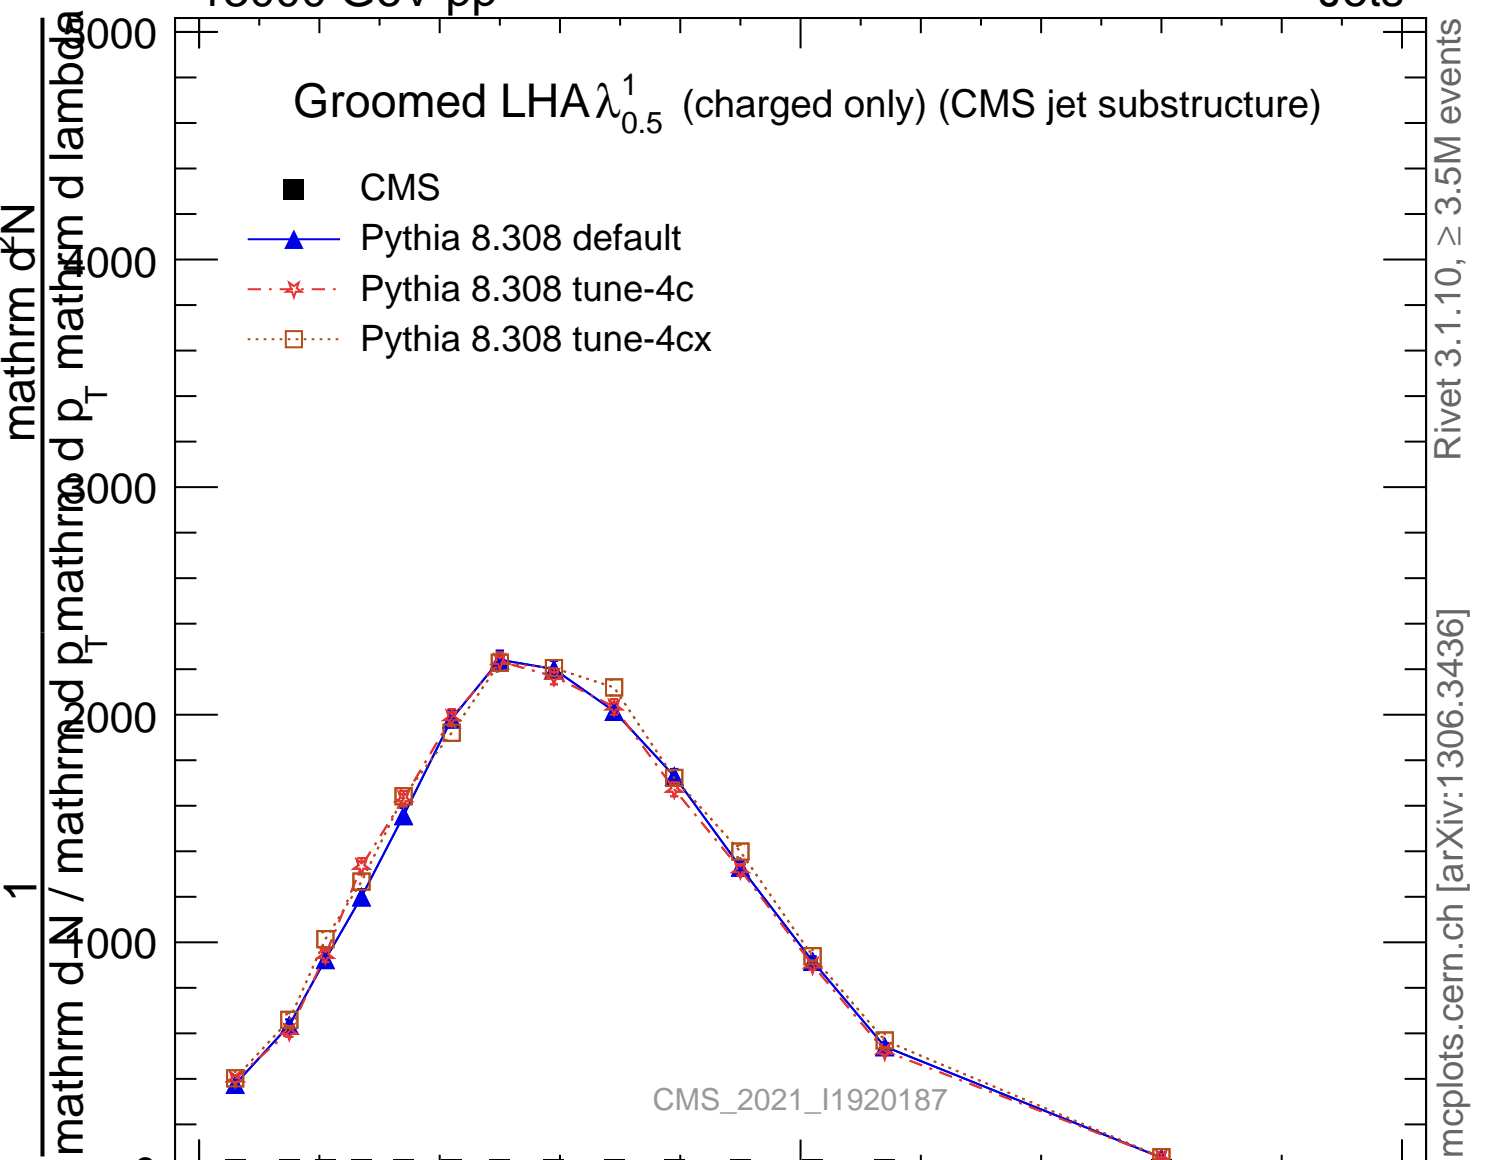

Groomed LHA $\lambda_{0.5}^1$ (charged only) (CMS jet substructure)

- CMS
- ▲ Pythia 8.308 default
- ★ Pythia 8.308 tune-4c
- Pythia 8.308 tune-4cx

Rivet 3.1.10, ≥ 3.5M events

mcplots.cern.ch [arXiv:1306.3436]