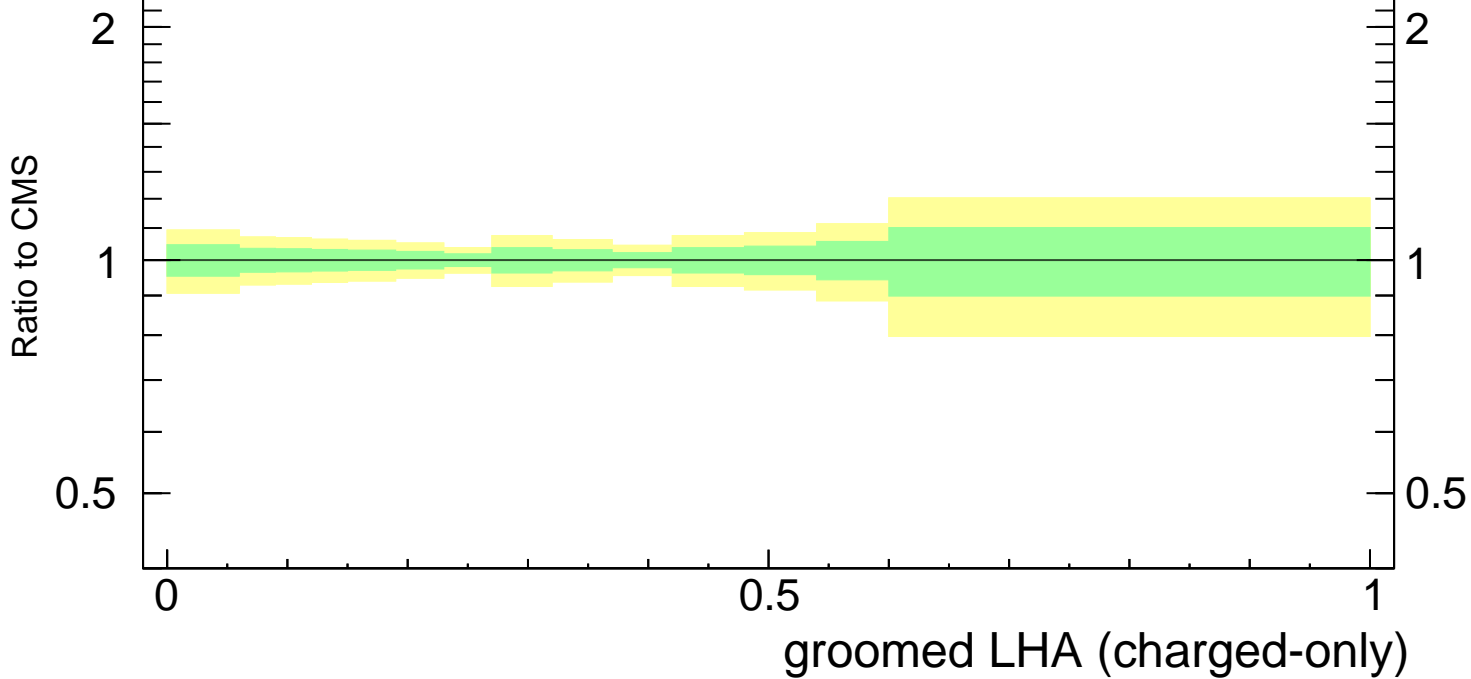

Groomed LHA $\lambda_{0.5}^1$ (charged only) (CMS jet substructure)

- CMS
- ▲ Pythia 8.308 default
- ★ Pythia 8.308 tune-4c
- Pythia 8.308 tune-4cx

Rivet 3.1.10, ≥ 3.5M events

mcplots.cern.ch [arXiv:1306.3436]