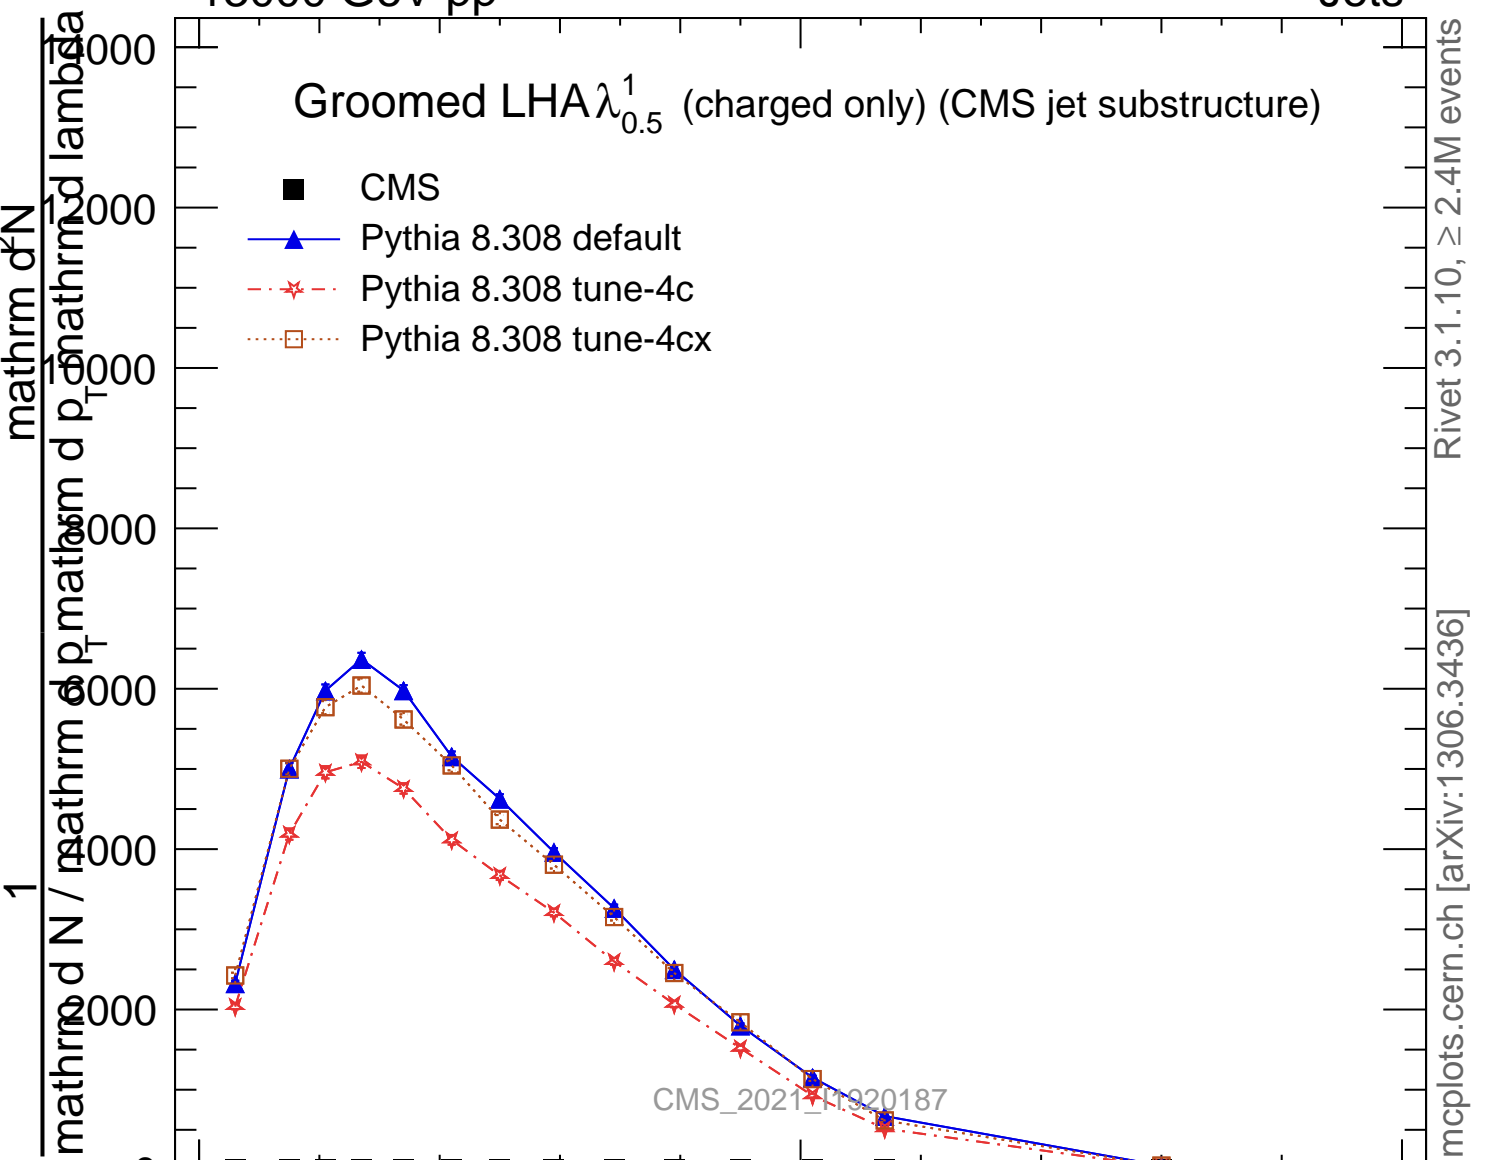

Groomed LHA $\lambda_{0.5}^1$ (charged only) (CMS jet substructure)

- CMS
- ▲ Pythia 8.308 default
- ★ Pythia 8.308 tune-4c
- Pythia 8.308 tune-4cx

Ratio to CMS

0.5

1

2

groomed LHA (charged-only)

0.5

1

2

mcplots.cern.ch [arXiv:1306.3436]

Rivet 3.1.10, ≥ 2.4M events