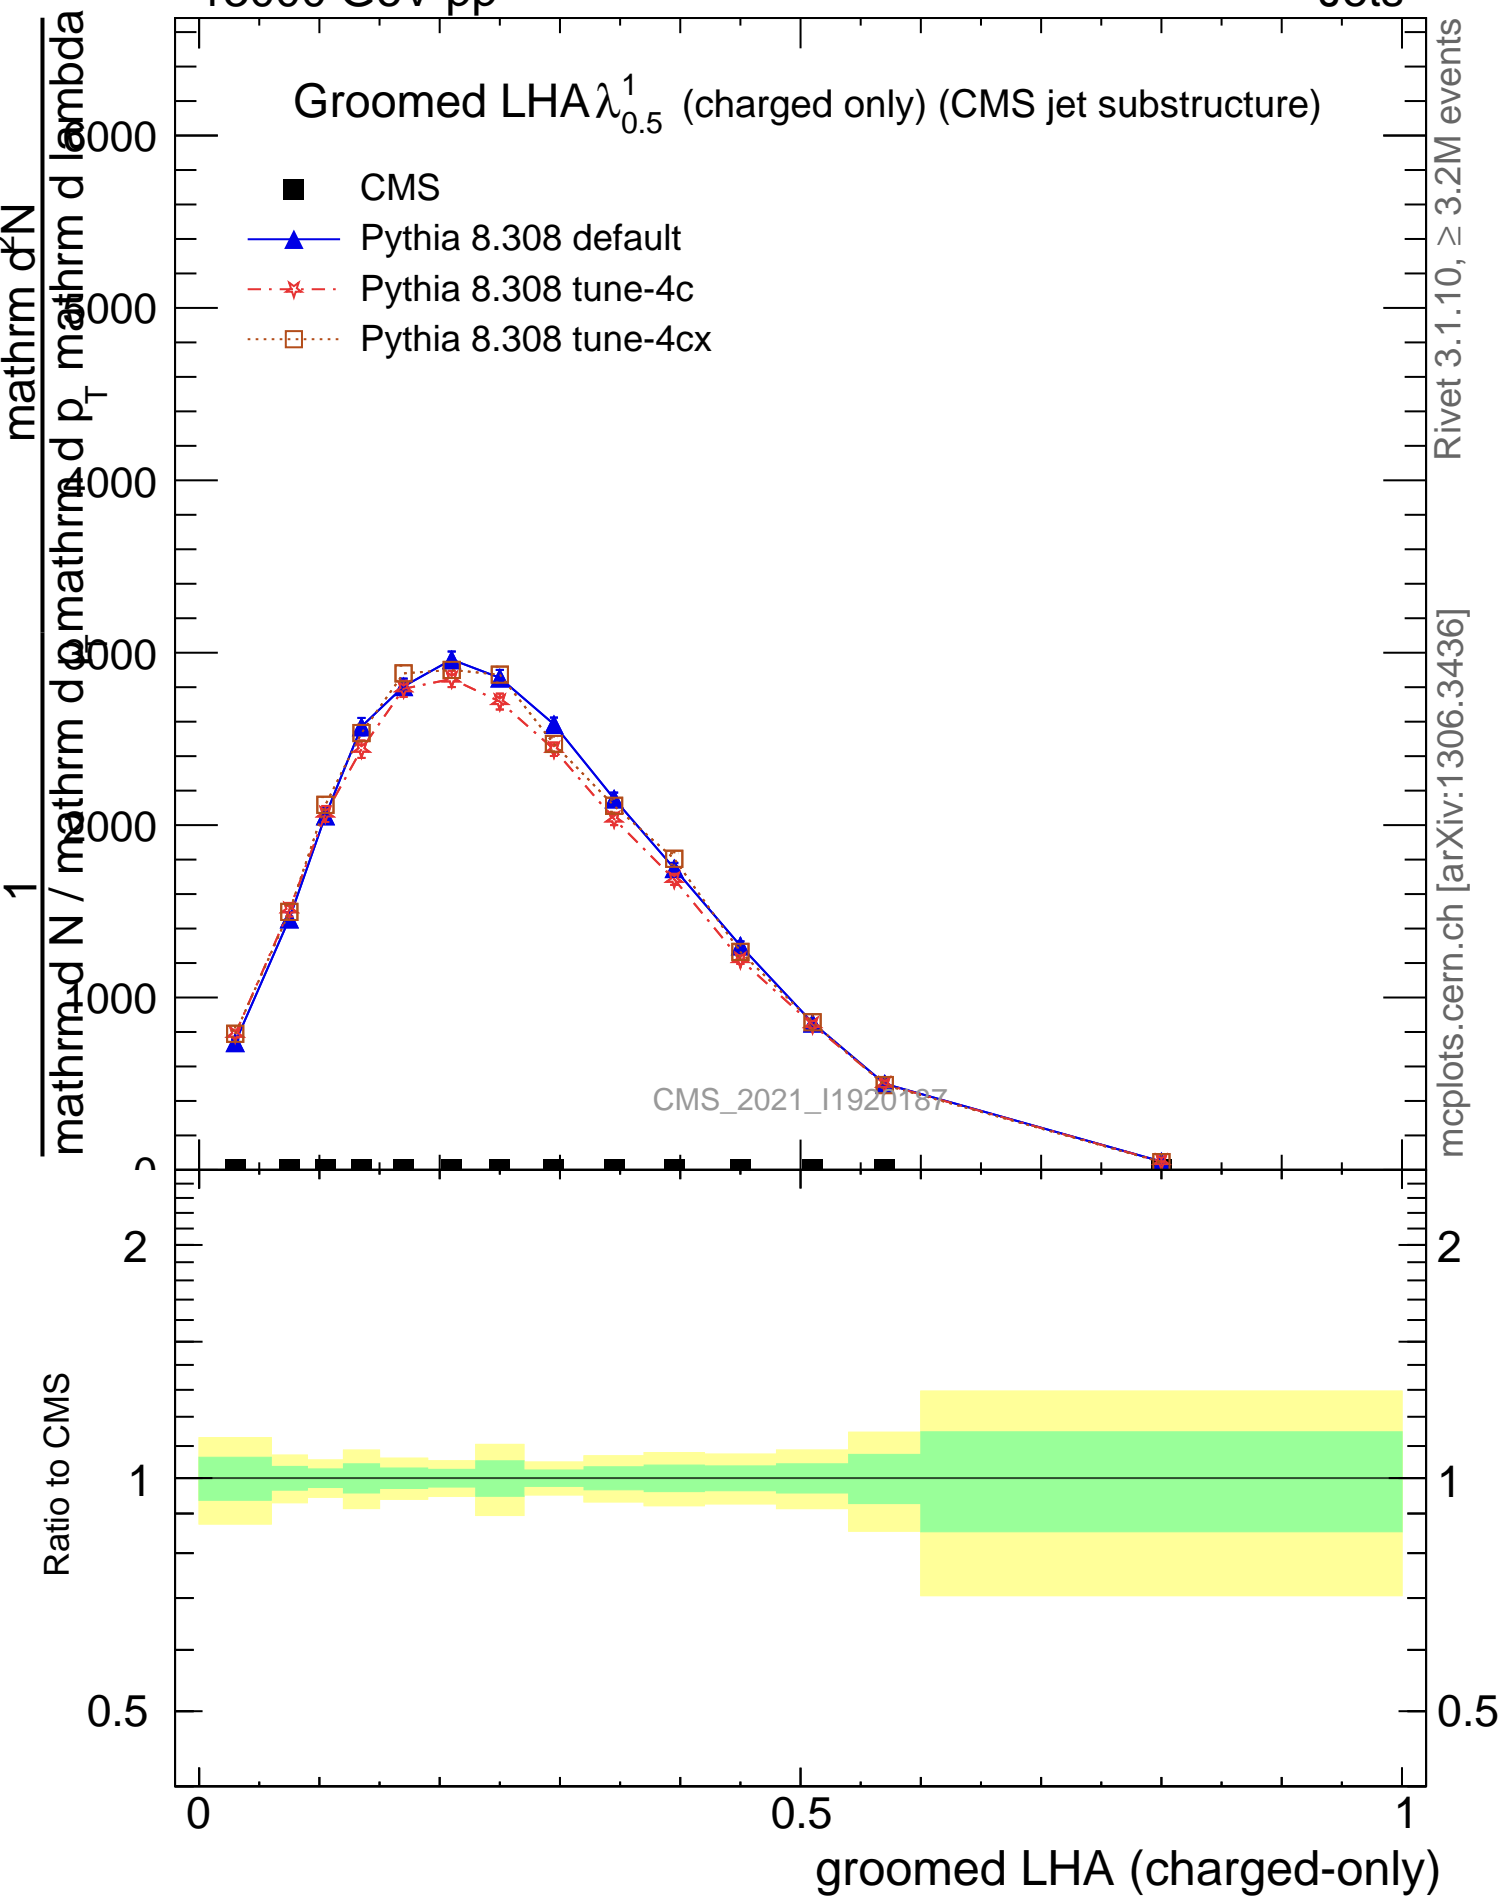

Groomed  $LHA\lambda_{0.5}^1$  (charged only) (CMS jet substructure)

- CMS
- ▲ Pythia 8.308 default
- ★ Pythia 8.308 tune-4c
- Pythia 8.308 tune-4cx

Rivet 3.1.10, ≥ 3.2M events  
mcplots.cern.ch [arXiv:1306.3436]