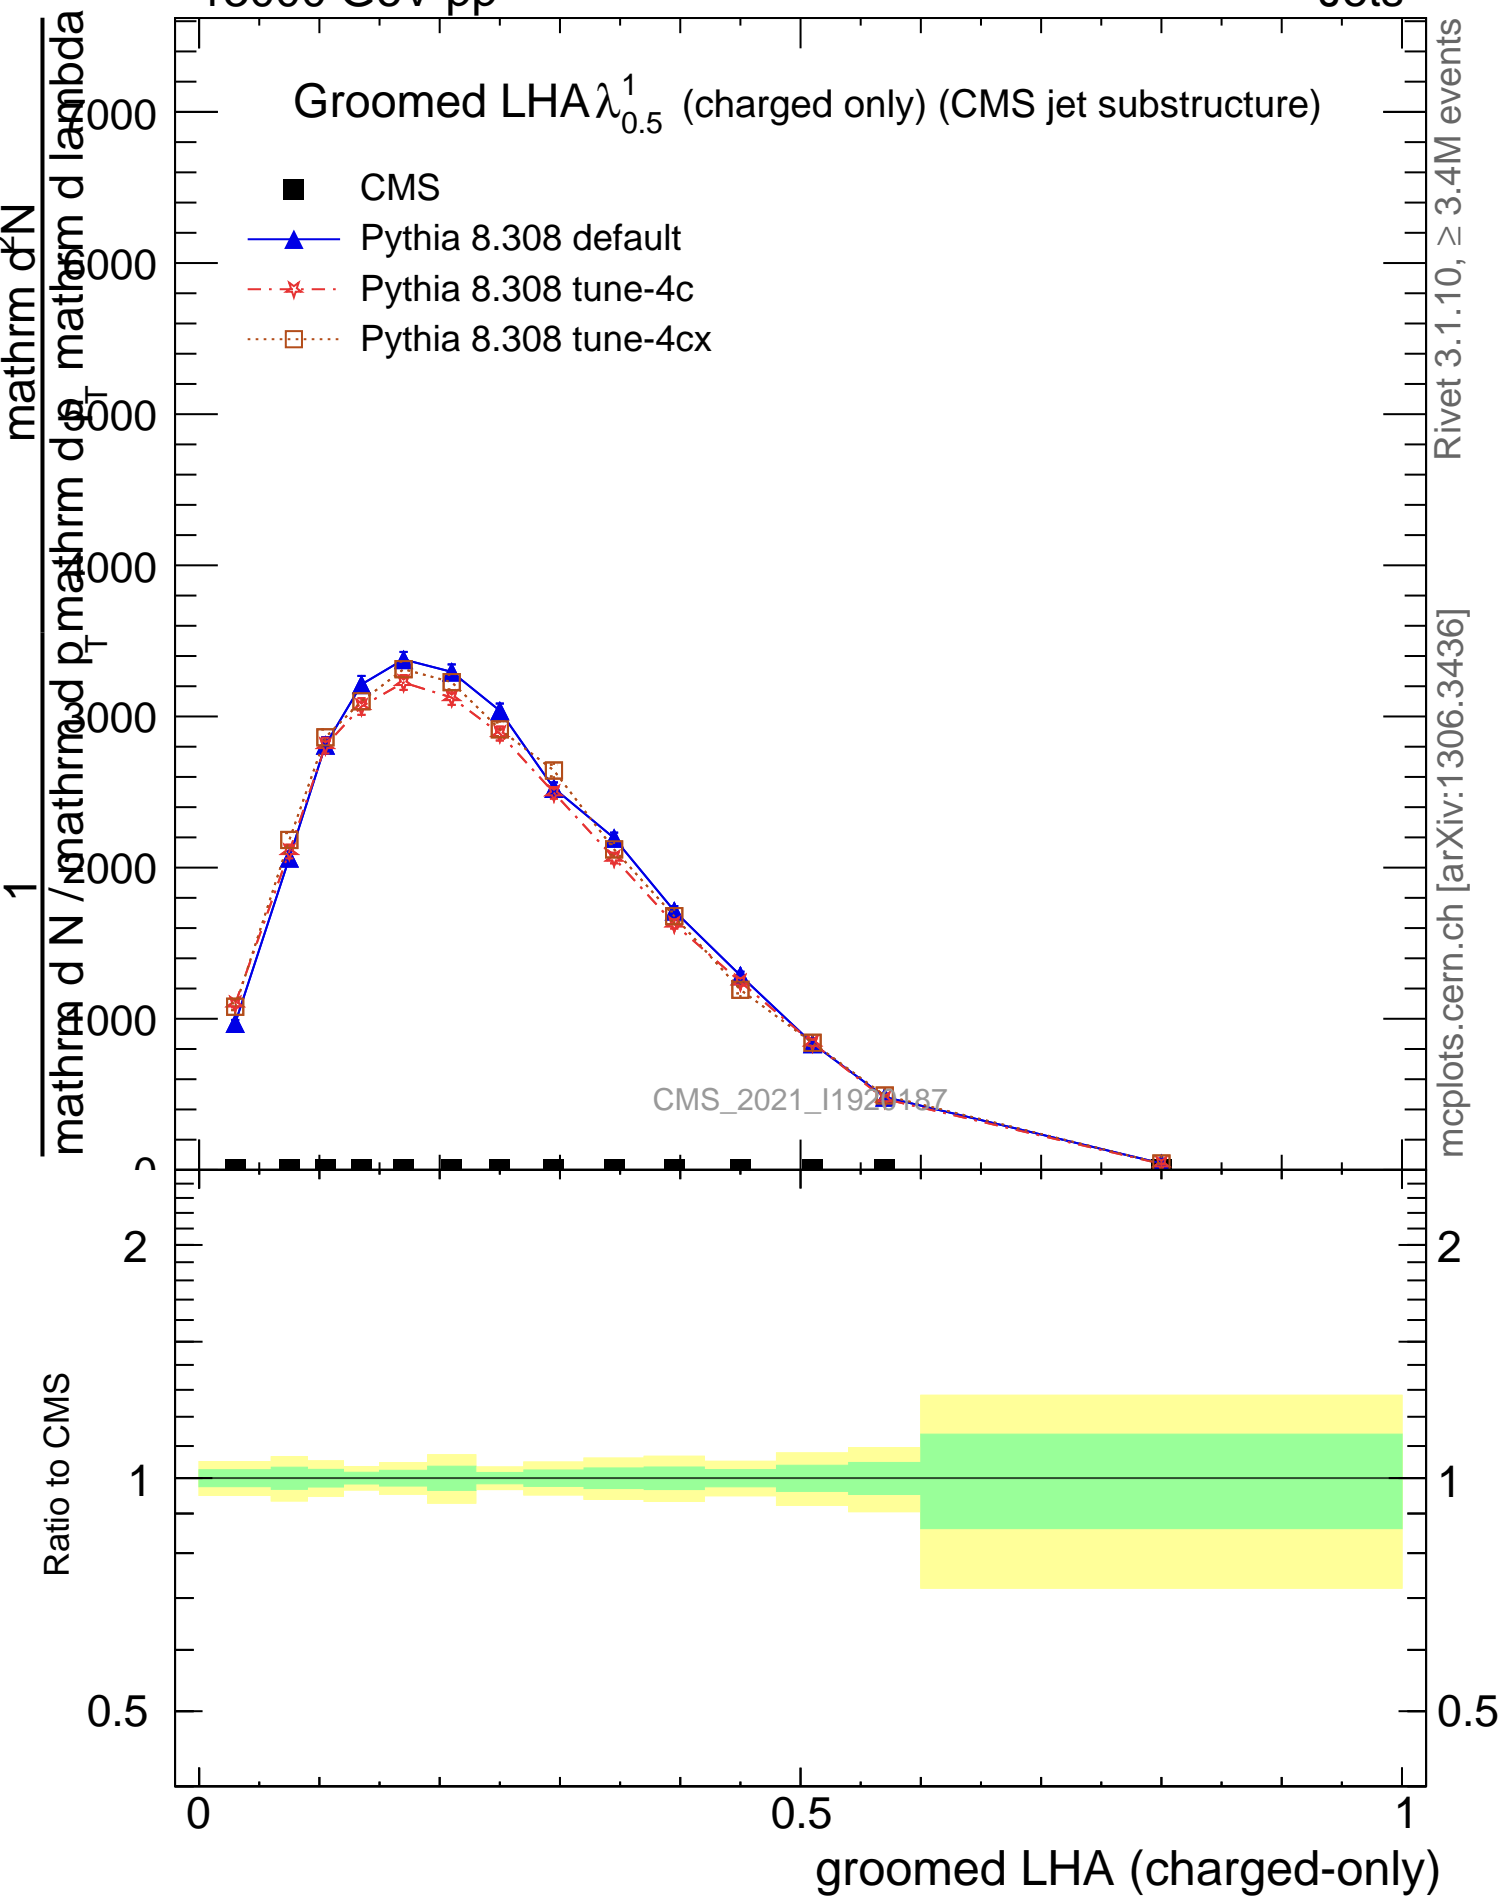

Groomed LHA $\lambda_{0.5}^1$ (charged only) (CMS jet substructure)

- CMS
- ▲ Pythia 8.308 default
- ★ Pythia 8.308 tune-4c
- Pythia 8.308 tune-4cx

Rivet 3.1.10, ≥ 3.4M events

mcplots.cern.ch [arXiv:1306.3436]