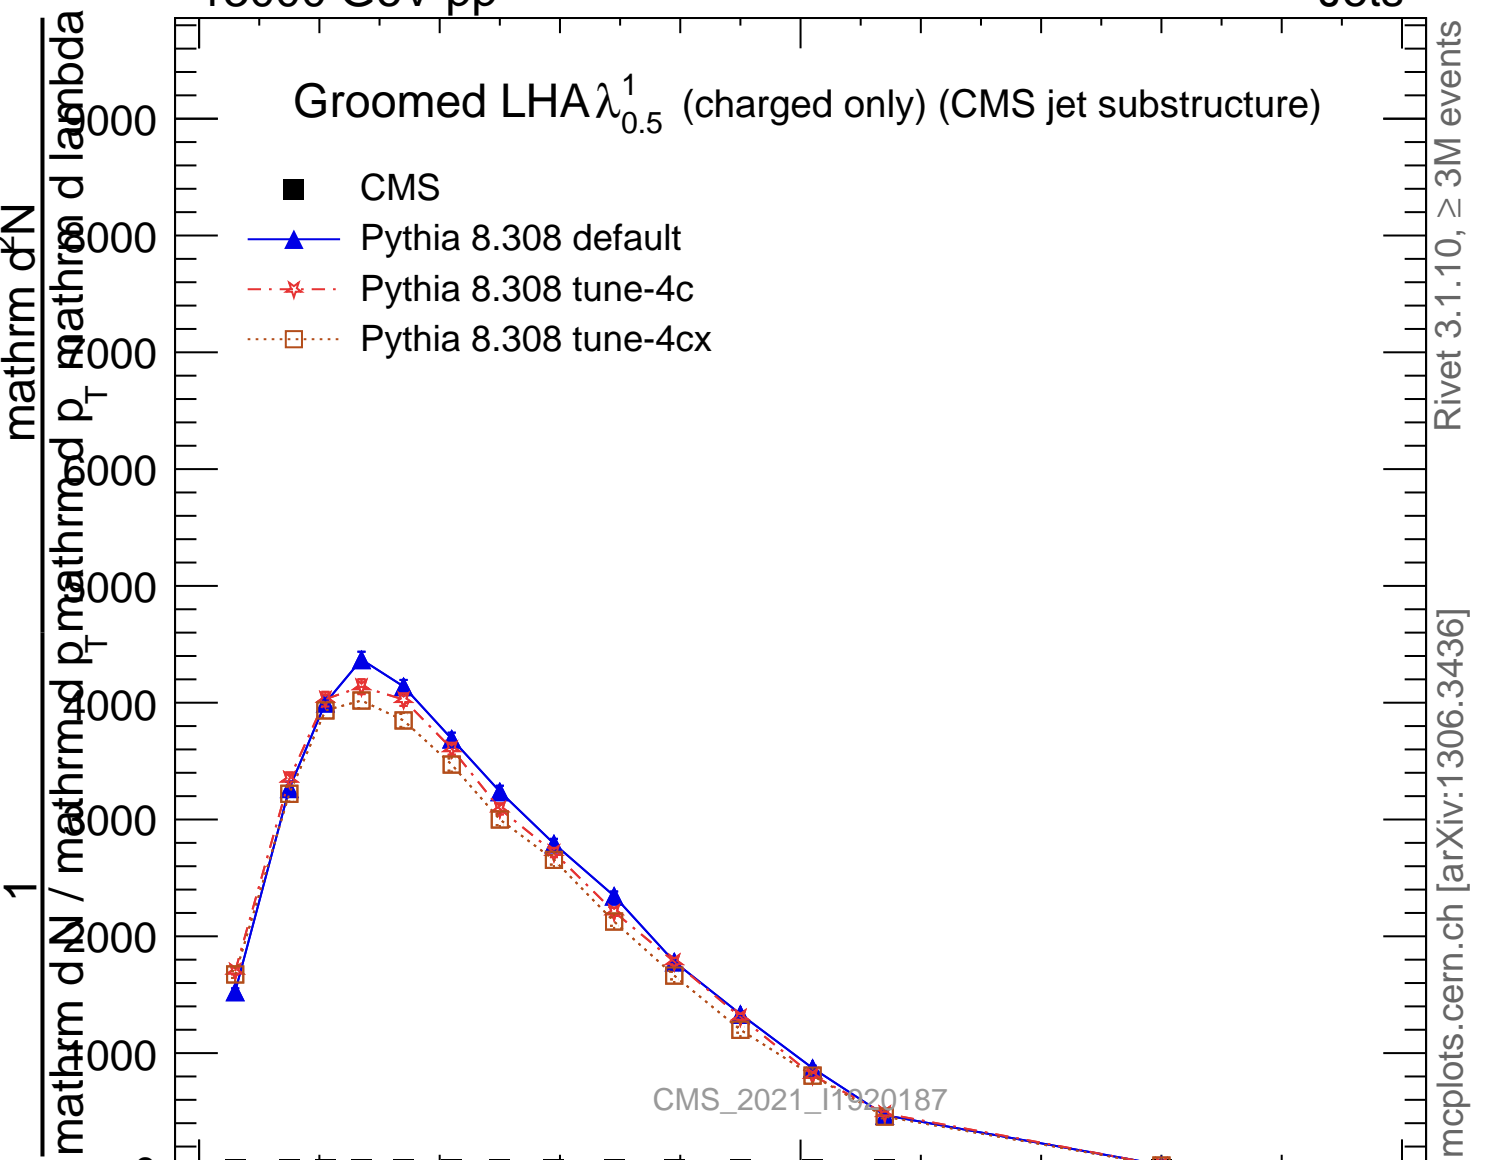

Groomed LHA $\lambda_{0.5}^1$ (charged only) (CMS jet substructure)

- CMS
- ▲ Pythia 8.308 default
- ✱ Pythia 8.308 tune-4c
- Pythia 8.308 tune-4cx

Ratio to CMS

0.5

1

2

0

0.5

1

groomed LHA (charged-only)

0.5

1

2

mcplots.cern.ch [arXiv:1306.3436]

Rivet 3.1.10, $\geq 3M$ events