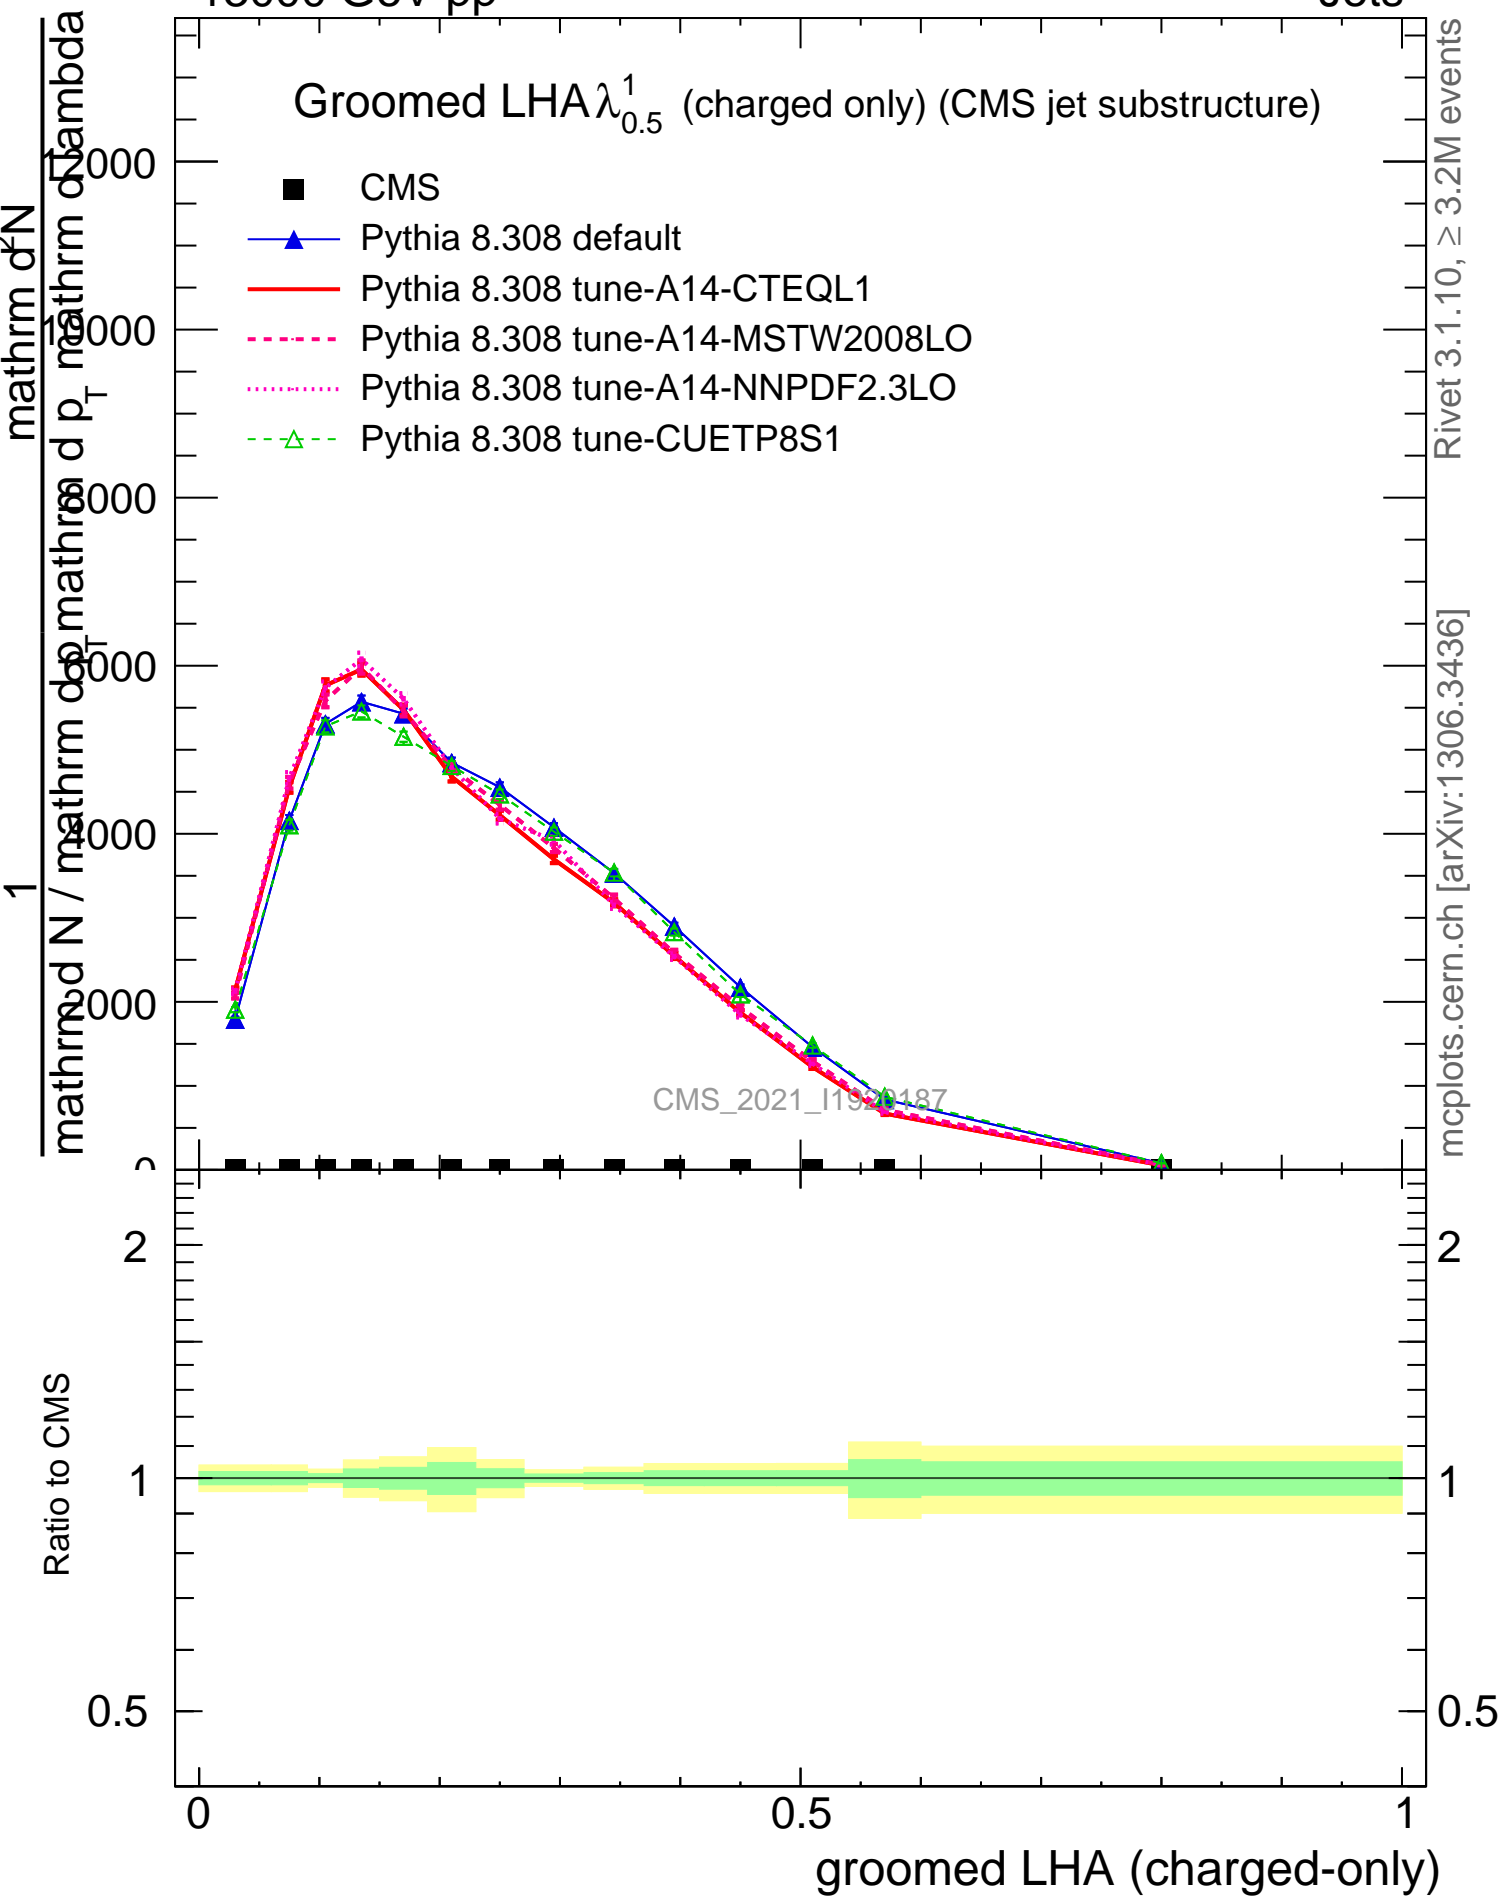

Groomed LHA $\lambda_{0.5}^1$ (charged only) (CMS jet substructure)

- CMS
- ▲ Pythia 8.308 default
- Pythia 8.308 tune-A14-CTEQL1
- - - Pythia 8.308 tune-A14-MSTW2008LO
- ⋯ Pythia 8.308 tune-A14-NNPDF2.3LO
- - Δ Pythia 8.308 tune-CUETP8S1

Rivet 3.1.10, ≥ 3.2M events

mcplots.cern.ch [arXiv:1306.3436]