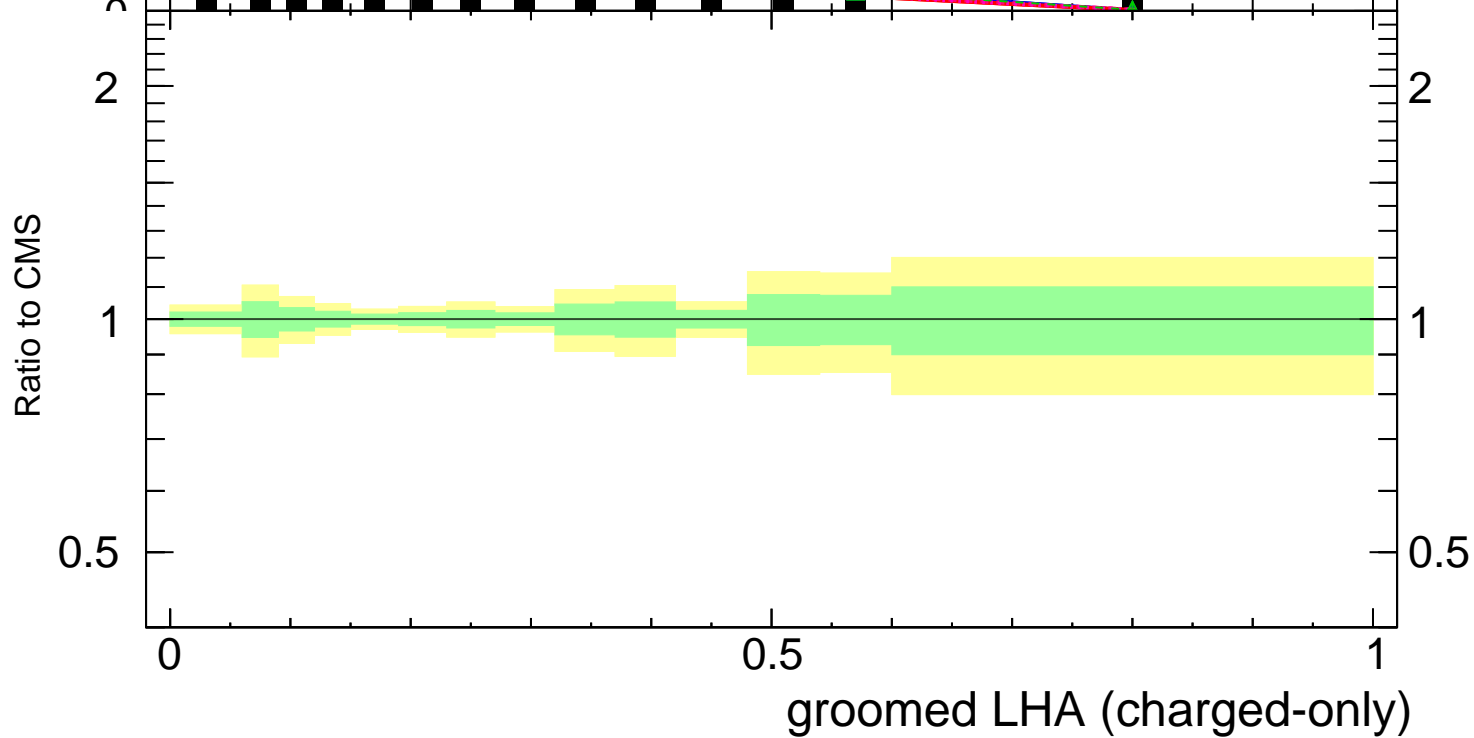

Groomed LHA $\lambda_{0.5}^1$ (charged only) (CMS jet substructure)

- CMS
- ▲ Pythia 8.308 default
- Pythia 8.308 tune-A14-CTEQL1
- - - Pythia 8.308 tune-A14-MSTW2008LO
- ⋯ Pythia 8.308 tune-A14-NNPDF2.3LO
- - Δ Pythia 8.308 tune-CUETP8S1

Rivet 3.1.10, ≥ 2.9M events

mcplots.cern.ch [arXiv:1306.3436]