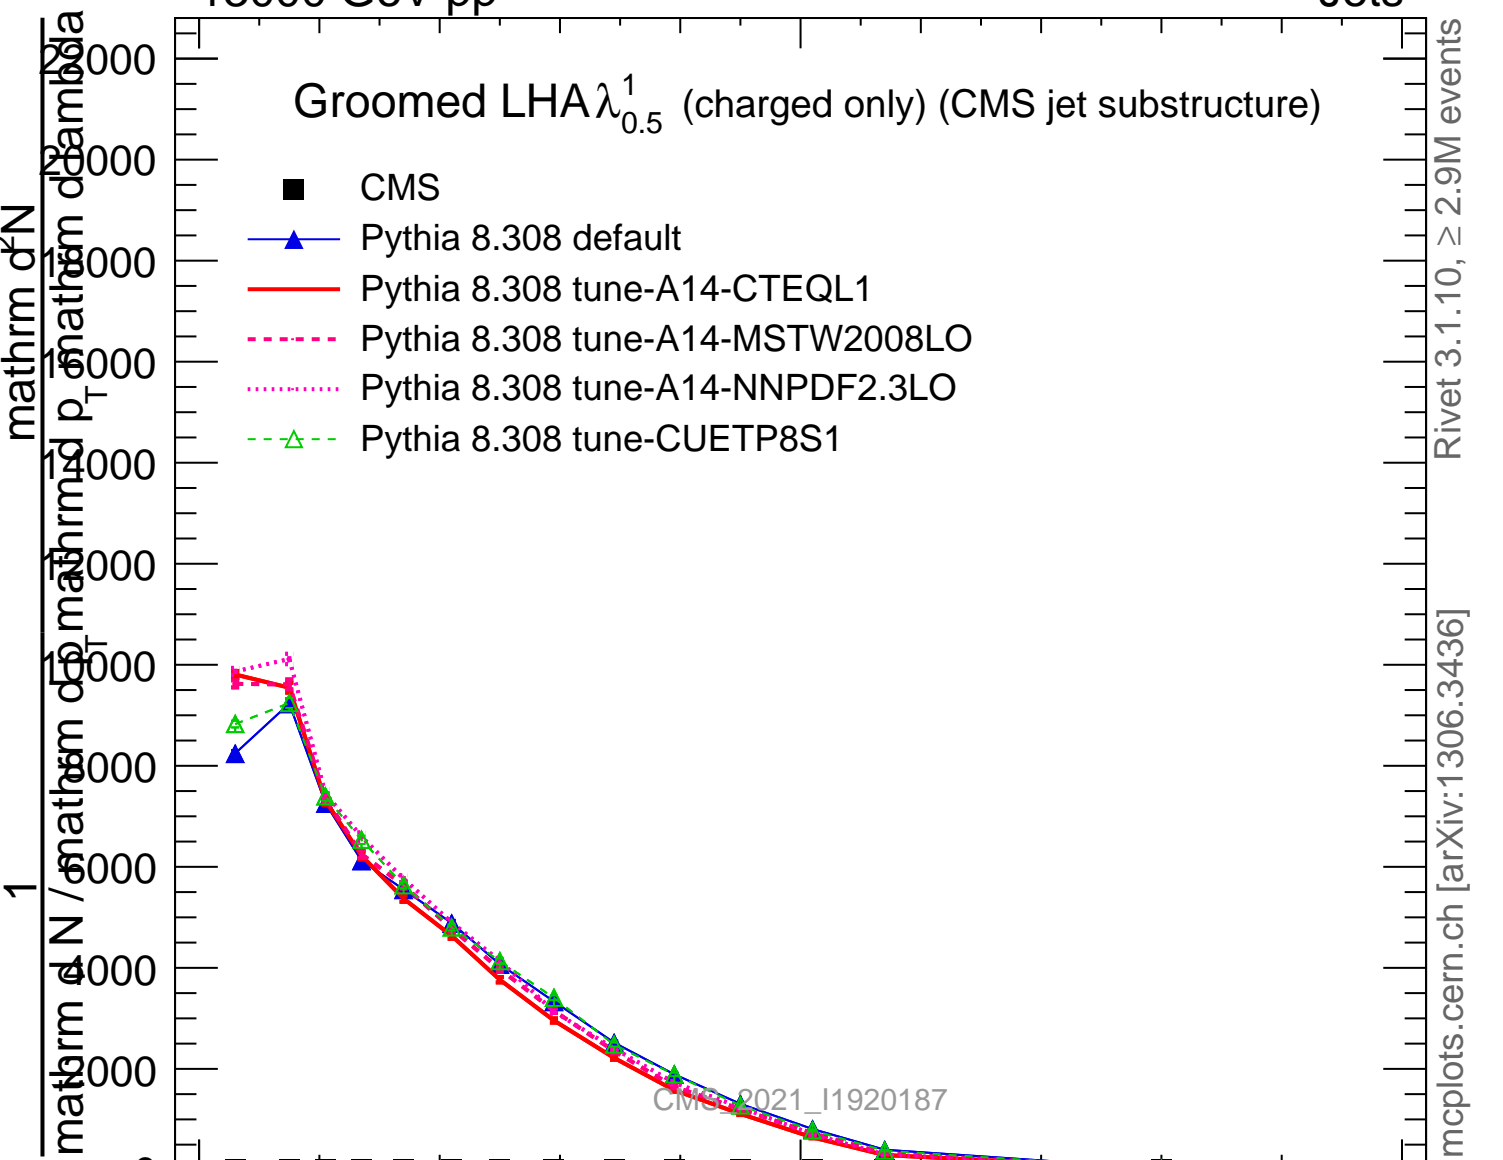

Groomed LHA $\lambda_{0.5}^1$ (charged only) (CMS jet substructure)

- CMS
- ▲ Pythia 8.308 default
- Pythia 8.308 tune-A14-CTEQL1
- - - Pythia 8.308 tune-A14-MSTW2008LO
- ⋯ Pythia 8.308 tune-A14-NNPDF2.3LO
- - Δ Pythia 8.308 tune-CUETP8S1

Rivet 3.1.10, ≥ 2.9M events

mcplots.cern.ch [arXiv:1306.3436]