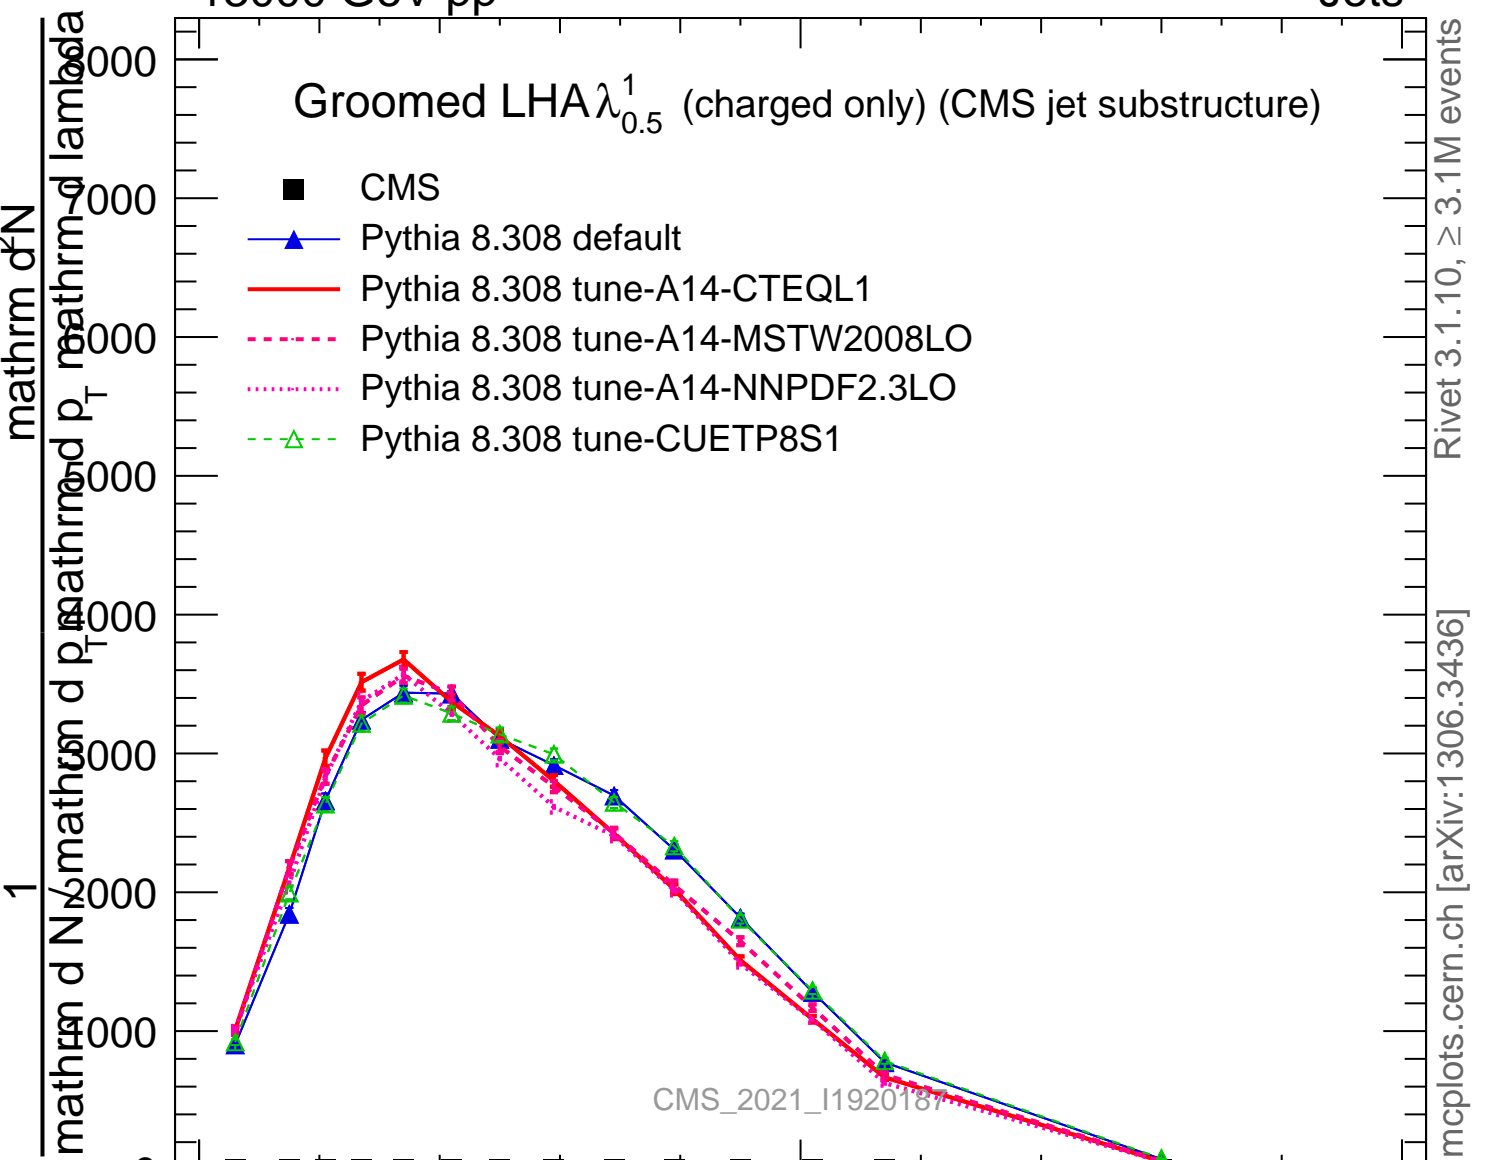

Groomed LHA $\lambda_{0.5}^1$ (charged only) (CMS jet substructure)

- CMS
- ▲ Pythia 8.308 default
- Pythia 8.308 tune-A14-CTEQL1
- - - Pythia 8.308 tune-A14-MSTW2008LO
- ⋯ Pythia 8.308 tune-A14-NNPDF2.3LO
- - Δ Pythia 8.308 tune-CUETP8S1

Rivet 3.1.10, ≥ 3.1M events

mcplots.cern.ch [arXiv:1306.3436]