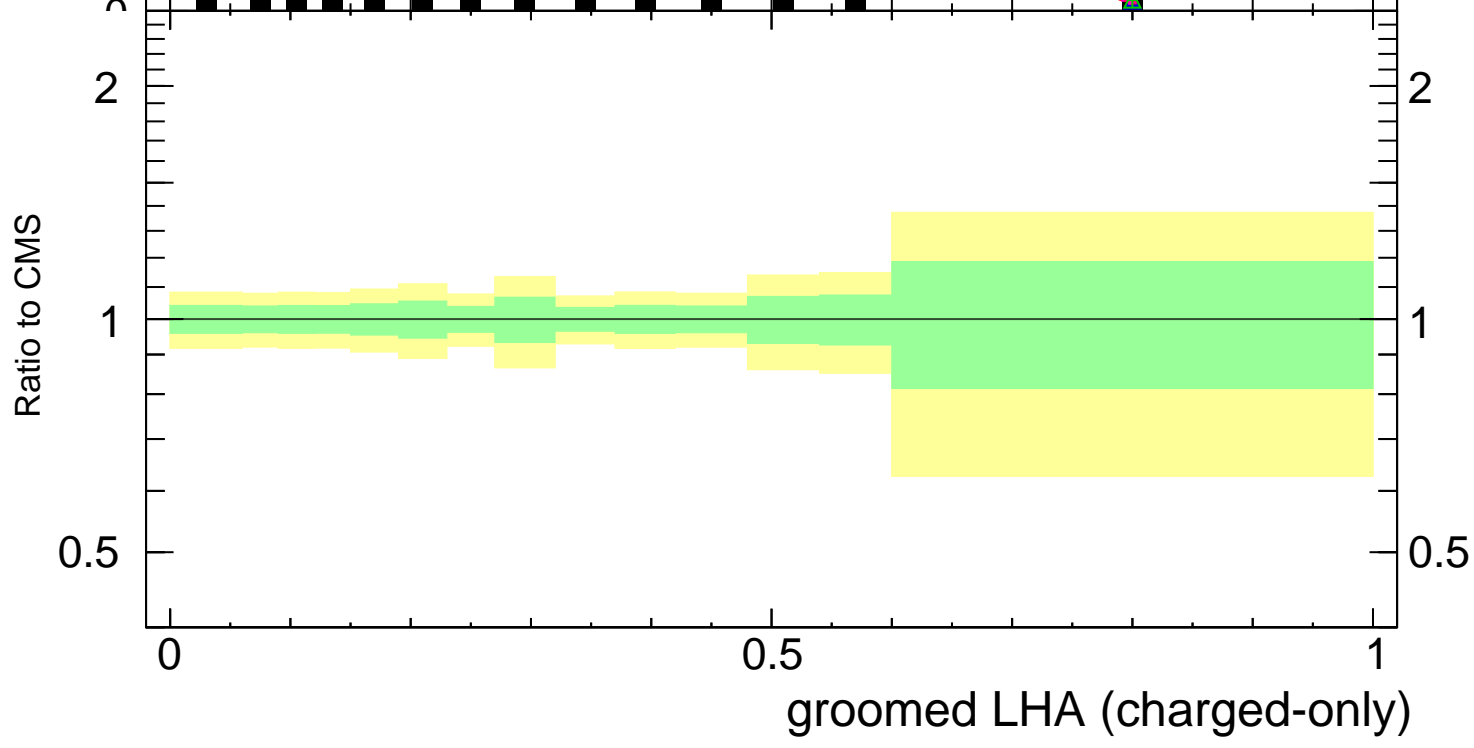

Groomed LHA $\lambda_{0.5}^1$ (charged only) (CMS jet substructure)

- CMS
- ▲ Pythia 8.308 default
- Pythia 8.308 tune-A14-CTEQL1
- - - Pythia 8.308 tune-A14-MSTW2008LO
- ⋯ Pythia 8.308 tune-A14-NNPDF2.3LO
- - Δ Pythia 8.308 tune-CUETP8S1

Rivet 3.1.10, ≥ 3.1M events

mcplots.cern.ch [arXiv:1306.3436]