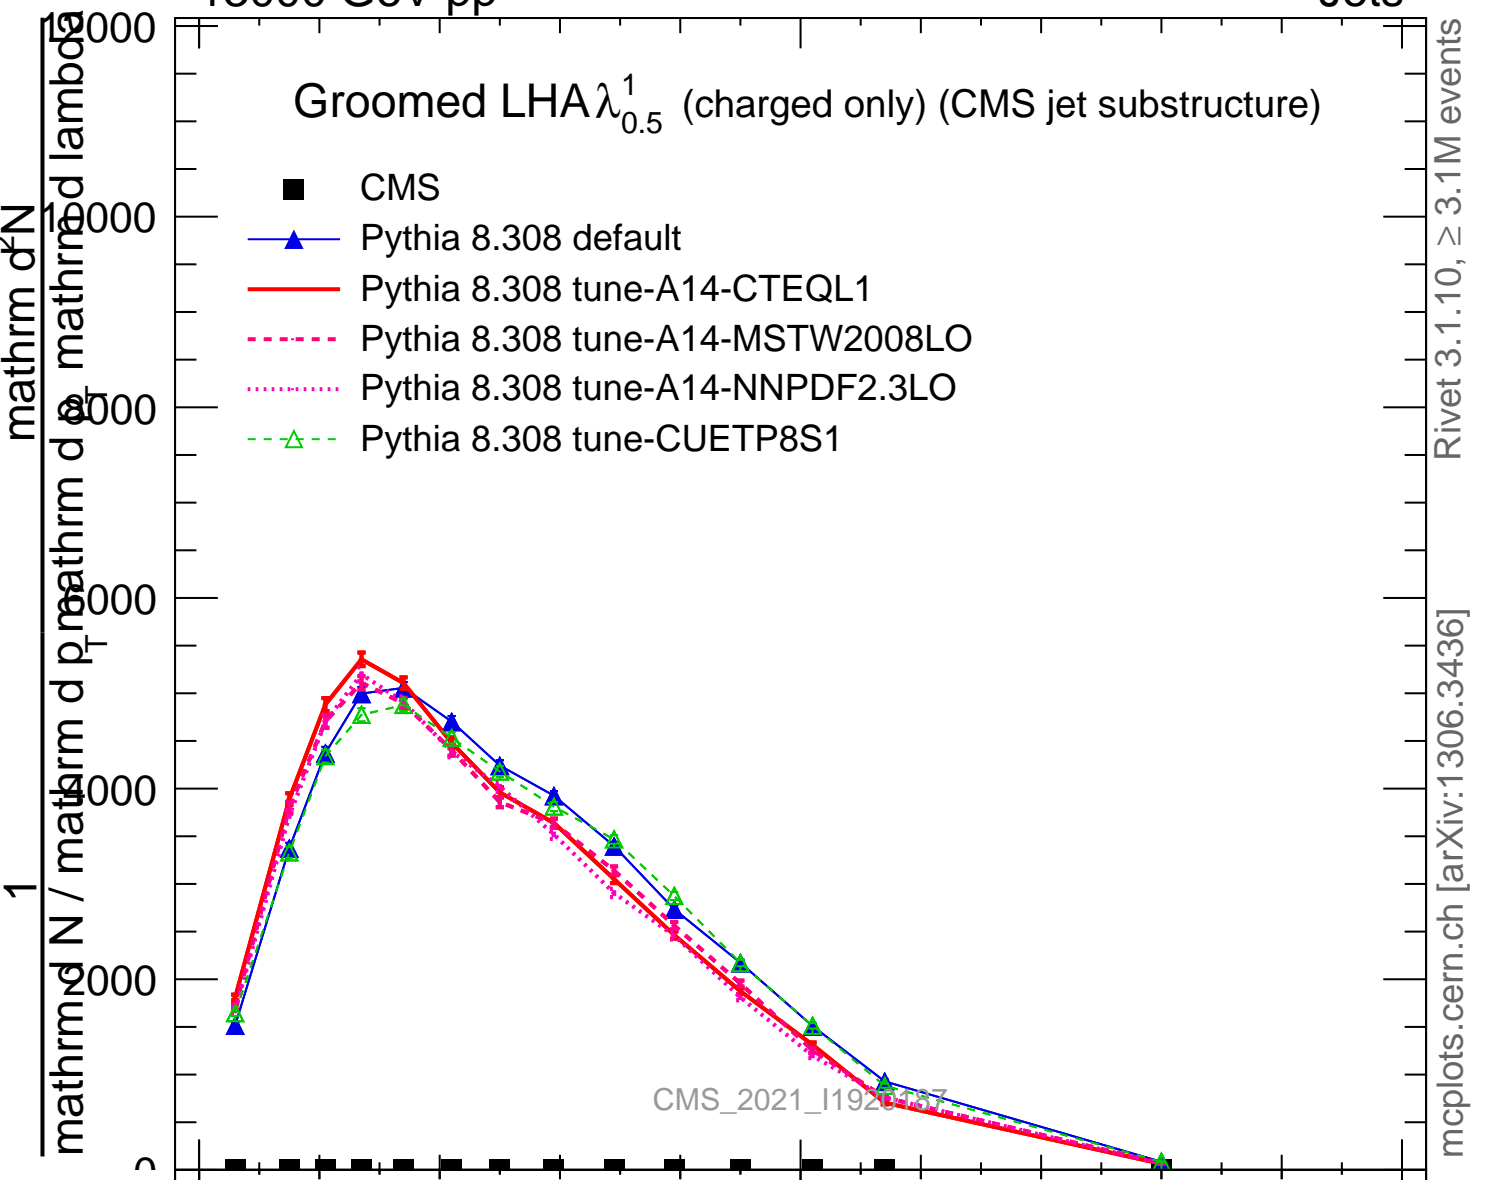

Groomed LHA $\lambda_{0.5}^1$ (charged only) (CMS jet substructure)

- CMS
- ▲ Pythia 8.308 default
- Pythia 8.308 tune-A14-CTEQL1
- - - Pythia 8.308 tune-A14-MSTW2008LO
- ⋯ Pythia 8.308 tune-A14-NNPDF2.3LO
- - Δ Pythia 8.308 tune-CUETP8S1

Rivet 3.1.10, ≥ 3.1M events

mcplots.cern.ch [arXiv:1306.3436]