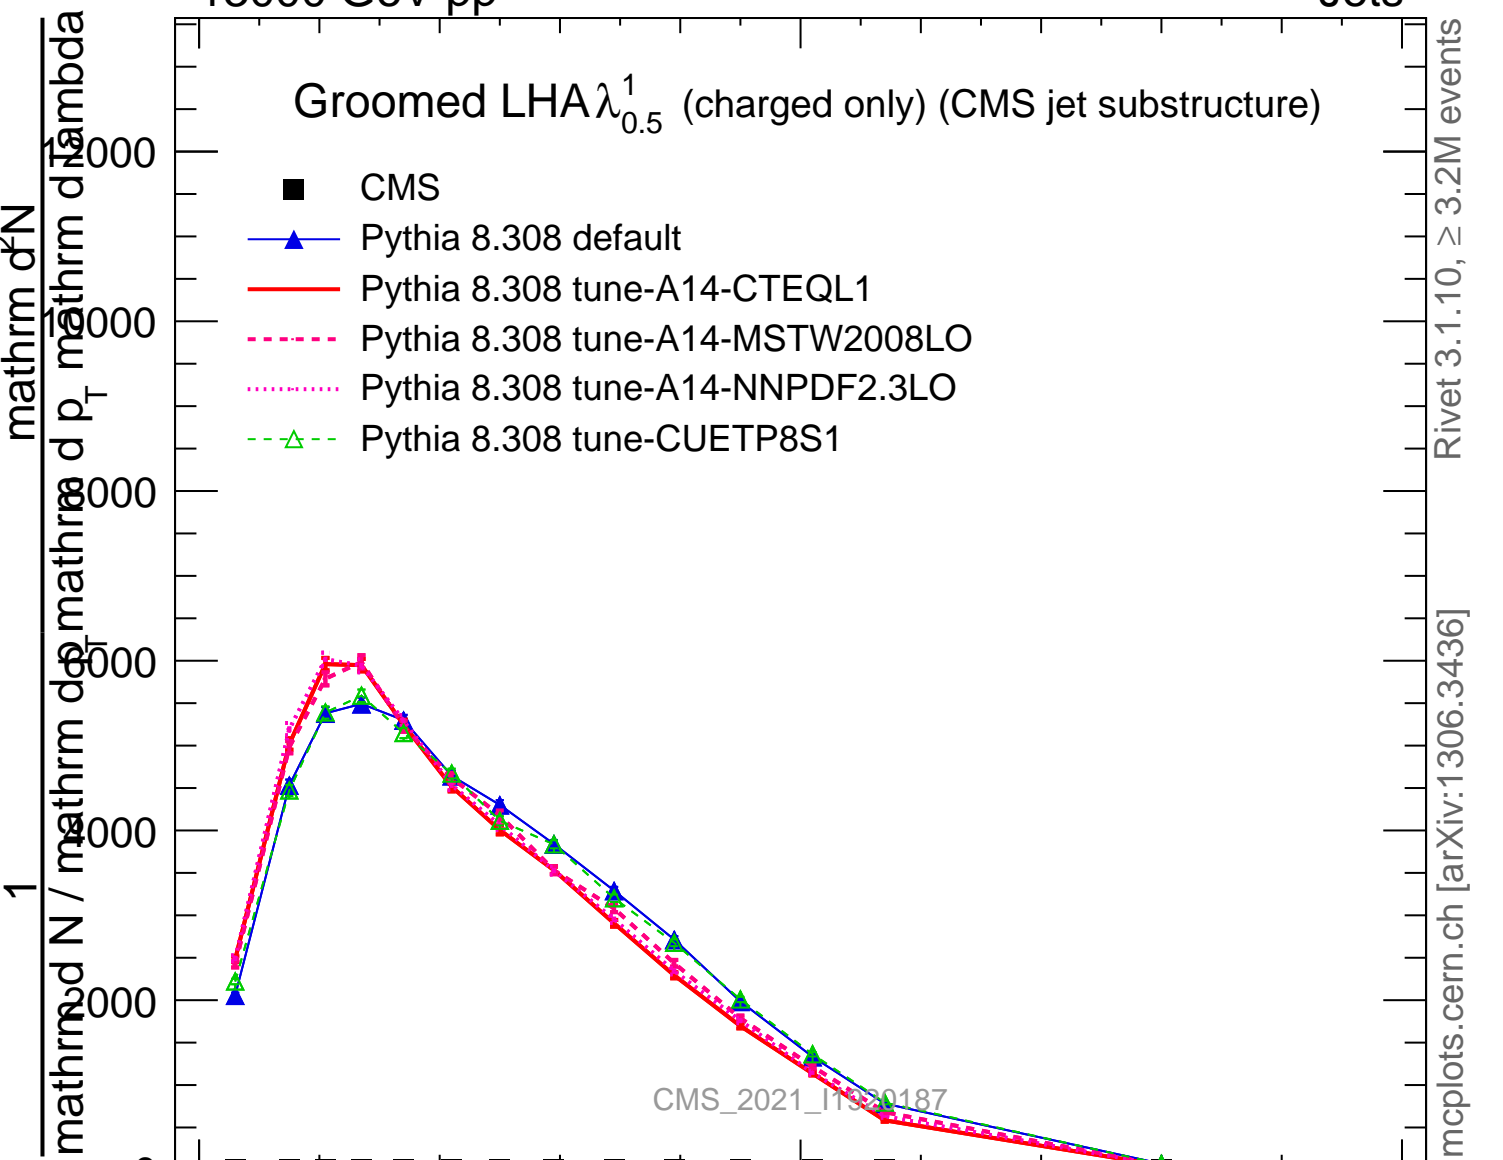

Groomed LHA $\lambda_{0.5}^1$ (charged only) (CMS jet substructure)

- CMS
- ▲ Pythia 8.308 default
- Pythia 8.308 tune-A14-CTEQL1
- - - Pythia 8.308 tune-A14-MSTW2008LO
- ⋯ Pythia 8.308 tune-A14-NNPDF2.3LO
- - Δ Pythia 8.308 tune-CUETP8S1

CMS_2021_11030187

mcplots.cern.ch [arXiv:1306.3436]

Rivet 3.1.10, ≥ 3.2M events